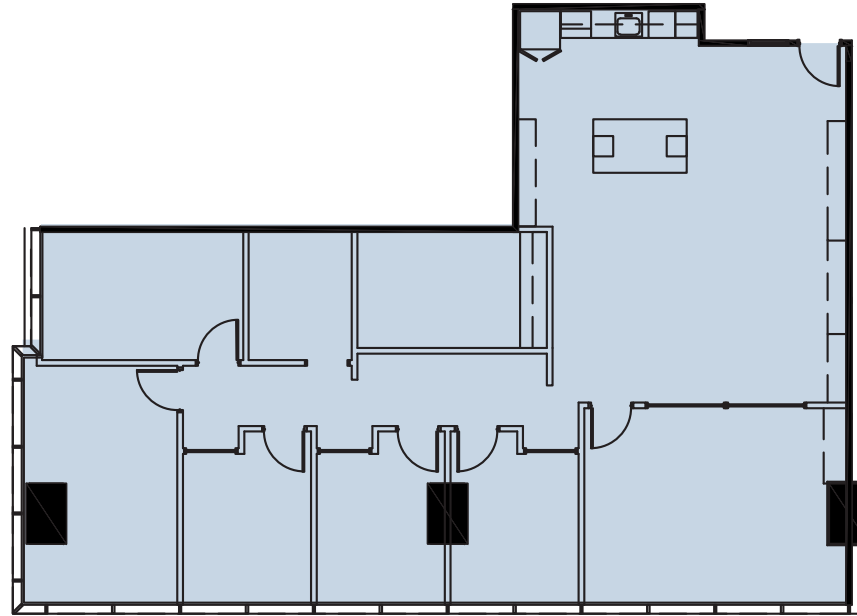

3630
PEACHTREE

SUITE 1025
2,559 SF

LEASING TEAM

GLENN KOLKER

glenn.kolker@streamrealty.com 404.962.8630

BRYAN HELLER

bryan.heller@streamrealty.com 404.962.8636

PARKER WELTON