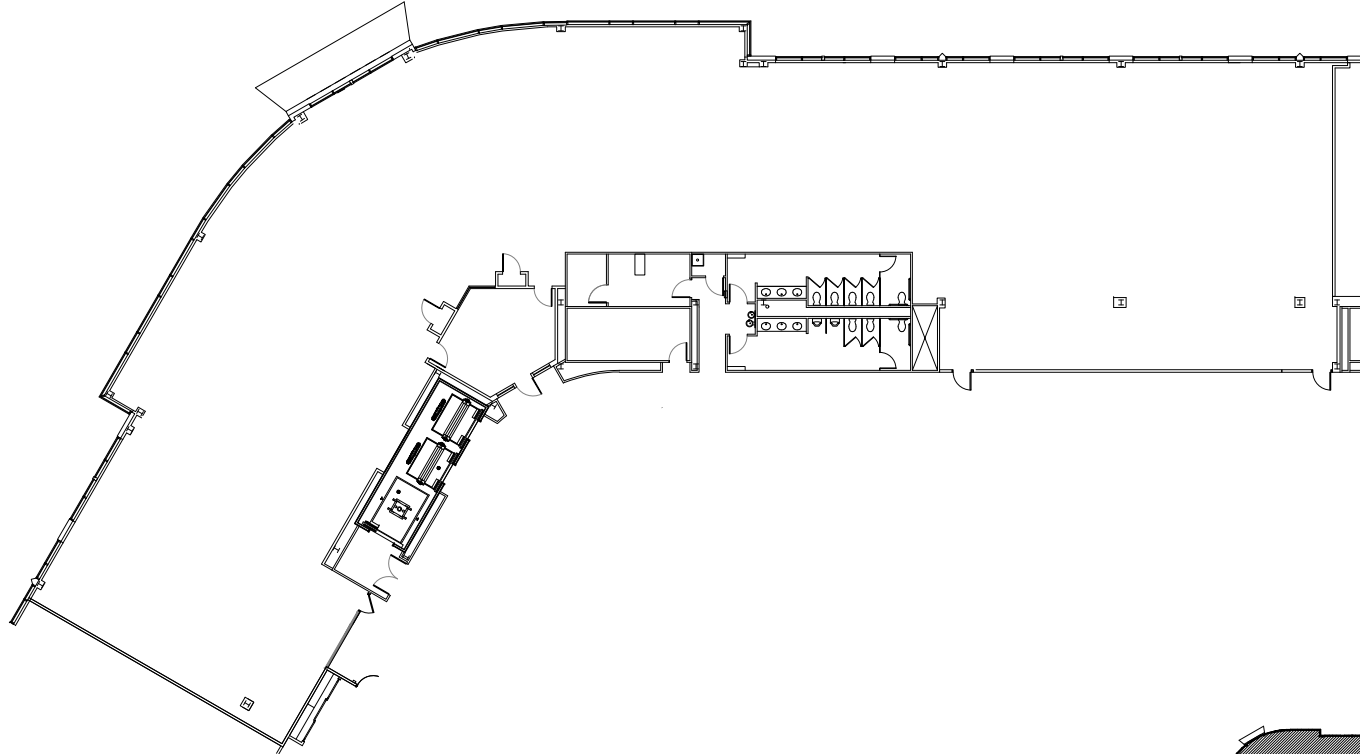

## SUITE 220

INTECH THREE | 2ND FLOOR | 6510 TELECOM DRIVE | INDIANAPOLIS, IN

13,023 RSF

DATE: 11.12.24  
SCALE: NTS