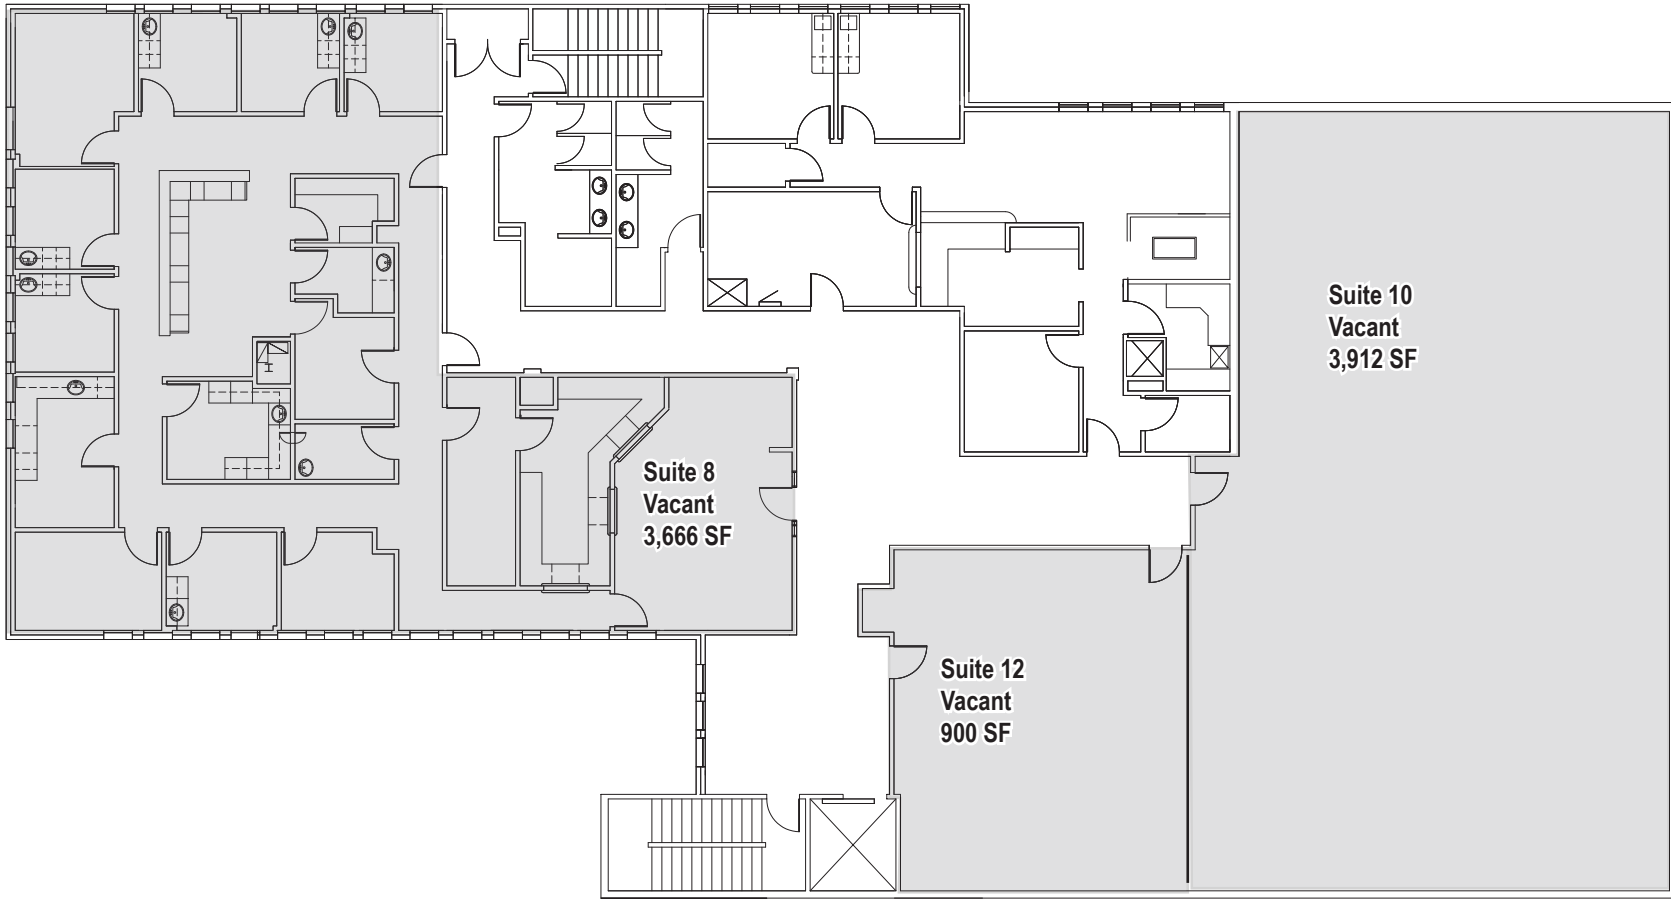

PROFESSIONAL OFFICE SPACE

Second Floor

507 W Kendall Drive | Yorkville IL

⊕ SECOND FLOOR LAYOUT PLAN

1/8"=1'-0"