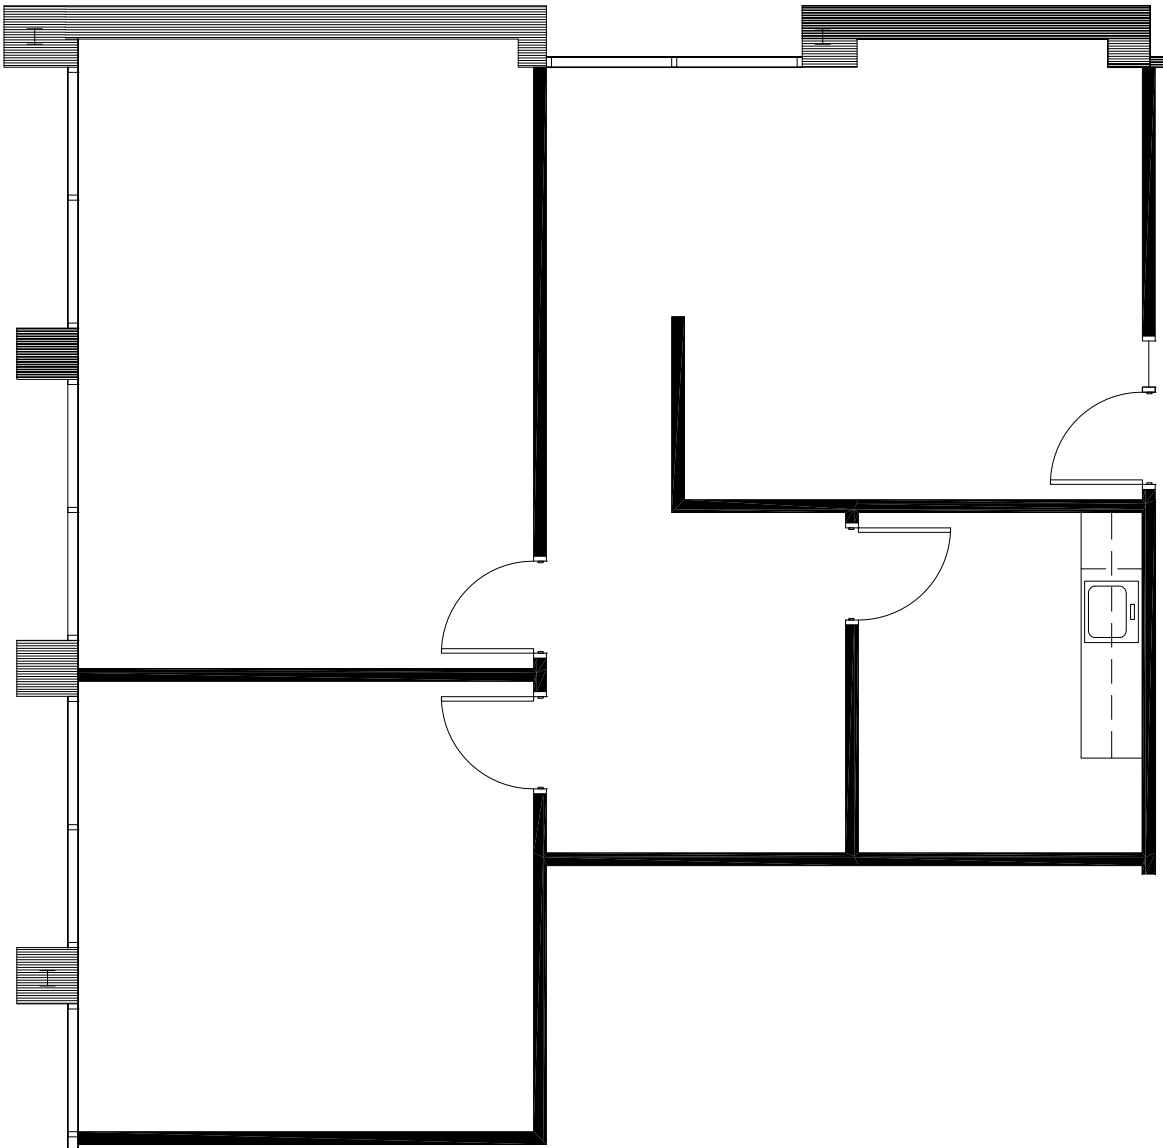

SUITE 128
1,213 RSF
6320 LBJ FREEWAY
DALLAS, TEXAS

Key Plan 1st Floor

FOR LEASING INFORMATION CONTACT:

JEFF ANDERSON: 972.774.2522
jeff.anderson@transwestern.net

MATT HURLBUT
972.774.2532
matt.hurlbut@transwestern.net

CONCOURSE OFFICE PARK