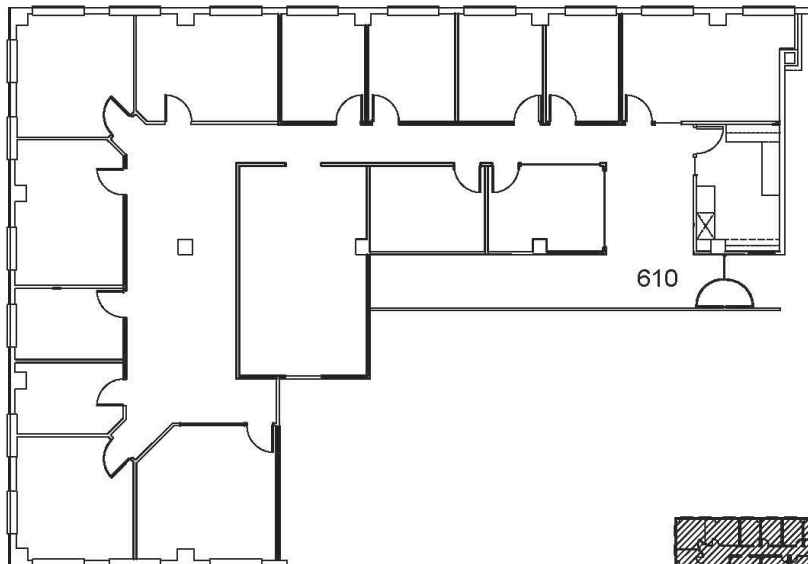

SUITE 610

4,216 RSF

KEY PLAN

LEAH MASSON

Senior Director
+1 206 215 9803
leah.masson@cushwake.com

BRANDON BURMEISTER

Senior Director
+1 206 215 9702
brandon.burmeister@cushwake.com