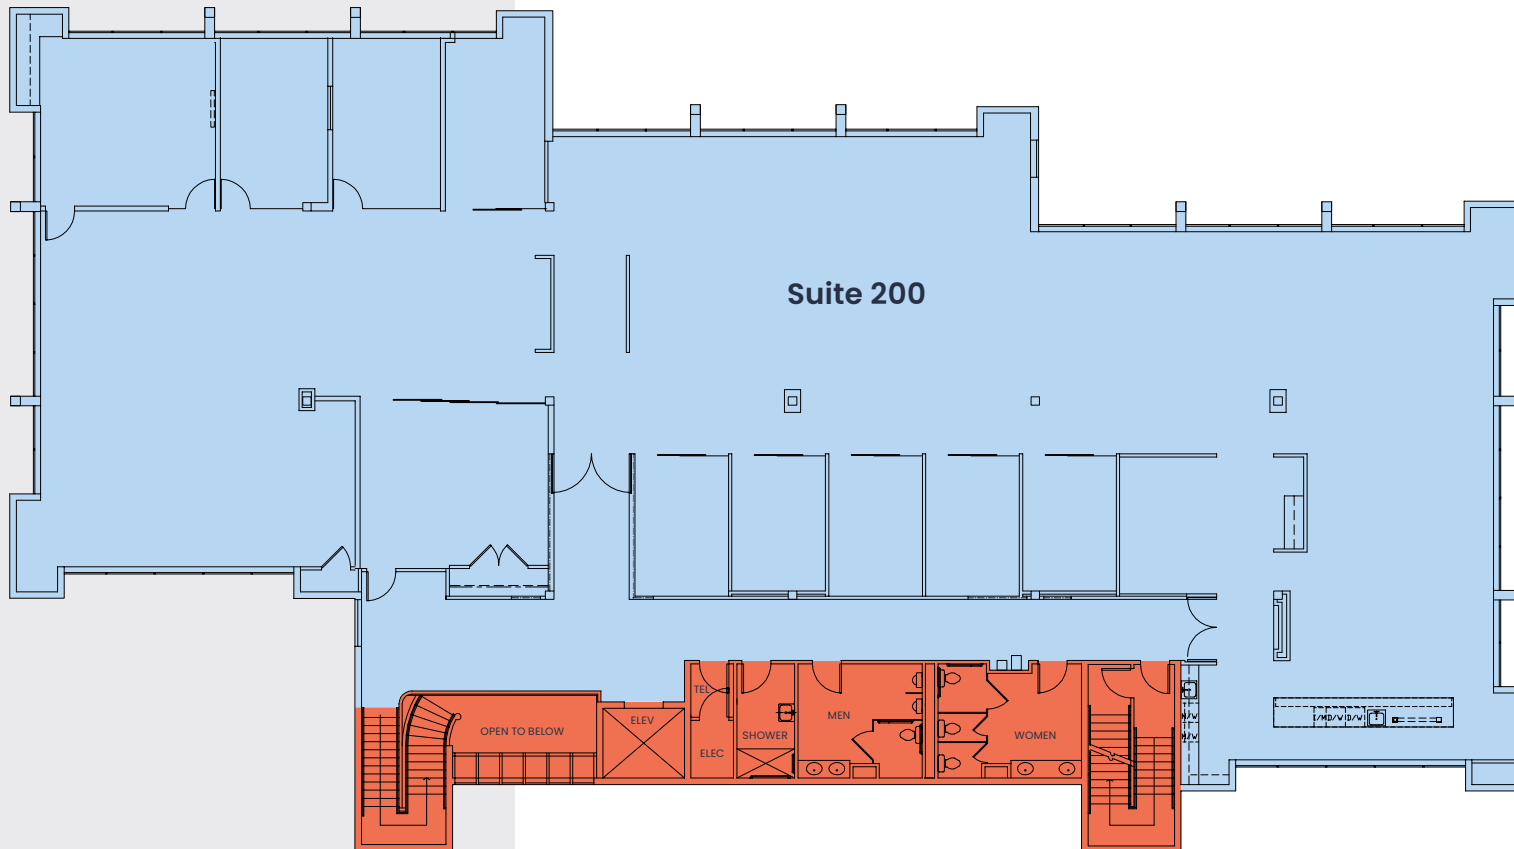

Electrical System: Robust 1,600 AMP 3phase power serving the building

BUILDING A NORTH

First Floor

Suite 100 | 6,812 RSF

Available Now

Market Ready

BUILDING A NORTH

Second Floor

Suite 200 | 9,596 RSF

Available Now

AMENITIES MAP

SHOPPING

1. Target
2. Bellevue North Shopping Center
3. Marketplace at Lake Meridian
4. Lincoln Square North
5. University Square
6. Bellevue Central Shopping Center
7. Wilburton Village
8. The Shops At The Bravern
9. Bellevue Square
10. Park Row Shopping Center
11. Home Depot
12. REI
13. Best Buy
14. Trader Joe's
15. Uwajimaya Bellevue
16. Evergreen Market
17. Office Depot
18. H Mart Bellevue
19. Bellevue Plaza
20. Safeway