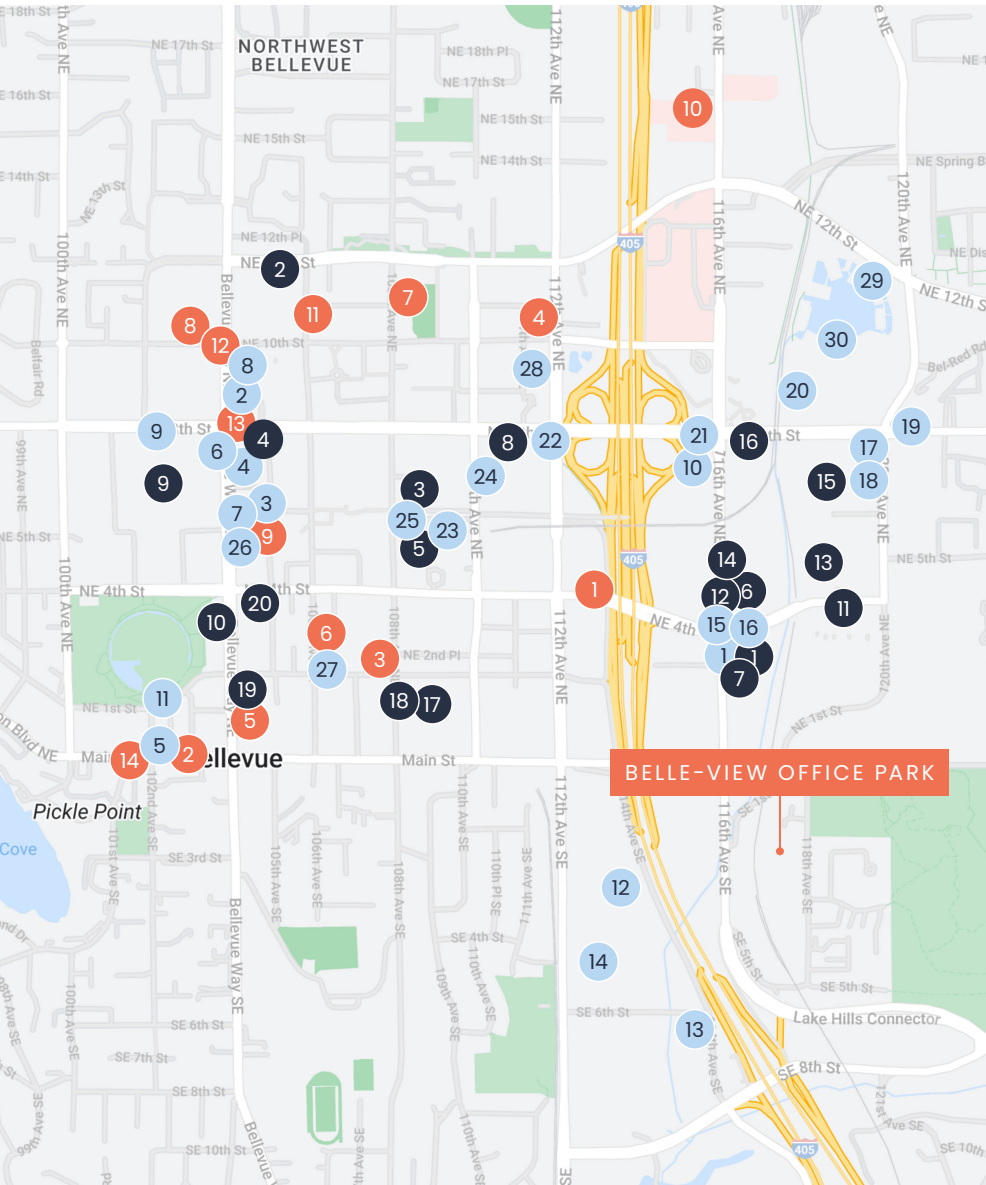

Highlights

Unobstructed views of the Bellevue CBD and immediate transportation access to I-405 and I-90 corridors

Parking: Free surface parking with above market average parking ratio of 4/1,000 SF

Flexible Lease Terms: Ownership able to accommodate short term occupancy requirements

Suite 200 | 9,596 RSF

Available Now

AMENITIES MAP

SHOPPING

1. Target
2. Bellevue North Shopping Center
3. Marketplace at Lake Meridian
4. Lincoln Square North
5. University Square
6. Bellevue Central Shopping Center
7. Wilburton Village
8. The Shops At The Bravern
9. Bellevue Square
10. Park Row Shopping Center
11. Home Depot
12. REI
13. Best Buy
14. Trader Joe's
15. Uwajimaya Bellevue
16. Evergreen Market
17. Office Depot
18. H Mart Bellevue
19. Bellevue Plaza
20. Safeway

RESTAURANTS

1. Kura Revolving Sushi Bar
2. JOEY Bellevue
3. Central Bar + Restaurant
4. Earls Kitchen + Bar
5. Bis on Main
6. Tavern Hall
7. Duke's Seafood
8. 13 Coins Bellevue
9. Nordstrom Grill
10. The Undrgrnd
11. Carmine's
12. Solarium Kitchen & Bar
13. Rivue Bar and Grill
14. Polaris Restaurant
15. Chipotle Mexican Grill
16. Dave & Buster's Bellevue
17. Hakka House Chinese Cuisine
18. Big Apple Bagels
19. Pho Ever
20. The Pumphouse Bar & Grill
21. Chick-fil-A
22. John Howie Steak
23. El Gaucho Bellevue
24. The Dolar Shop
25. Bowl Gogi
26. Fogo de Chão Brazilian Steakhouse
27. Haidilao Hot Pot Bellevue
28. Cielo Cocina Mexicana
29. The Crab Pot Bellevue
30. I Love Sushi on Lake Bellevue