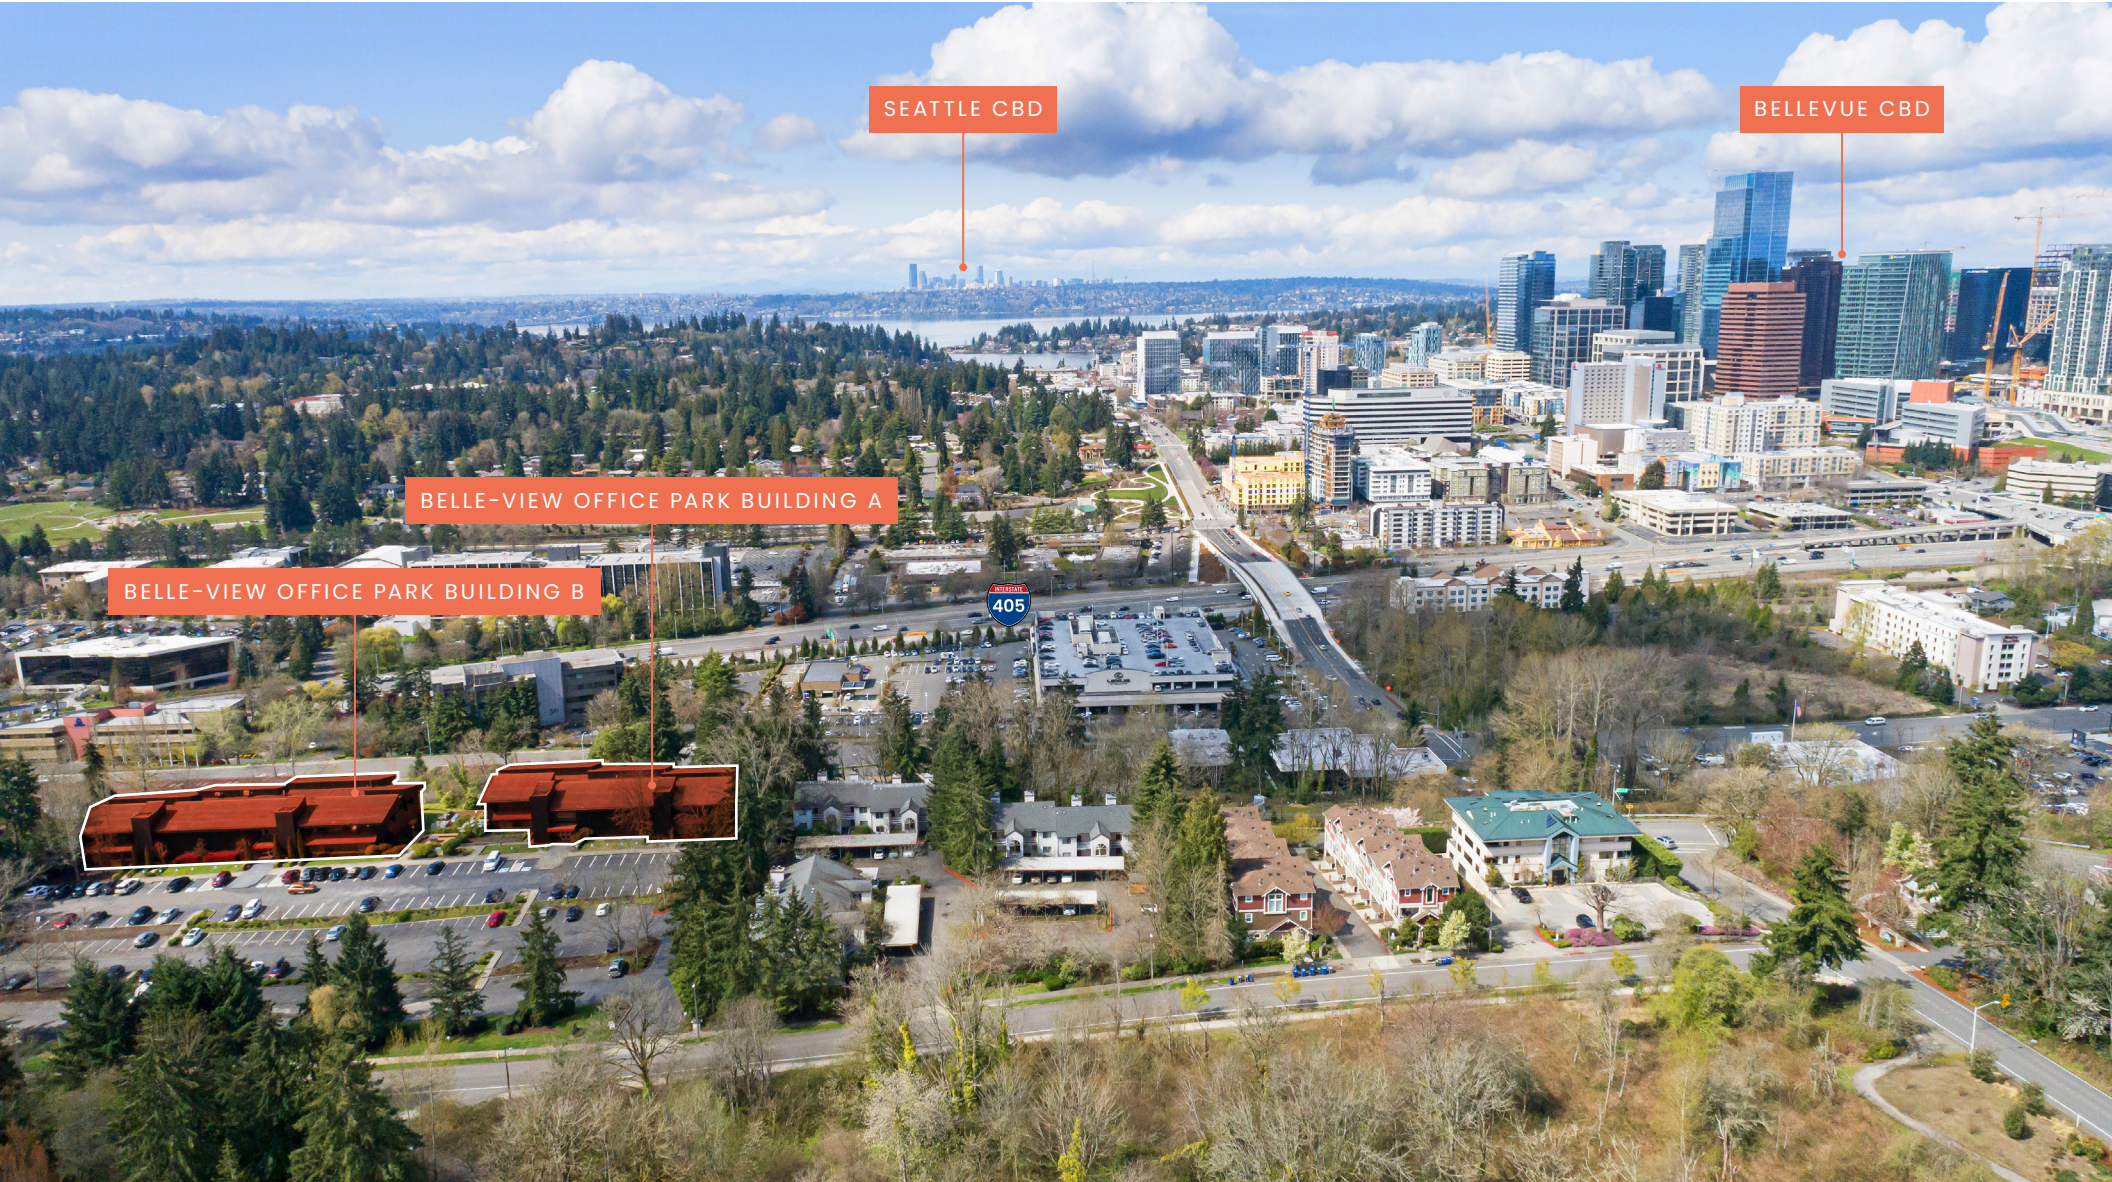

Belle-View

OFFICE PARK

275 118th Ave SE, Bellevue, WA 98005

Buildings B South & A North

Flexible Short Term
Lease Option in
Suburban Bellevue

NEWMARK

JOE LYNCH
Executive Managing Director
425.362.1399
joe.lynch@nmrk.com

DAN HARDEN
Senior Managing Director
425.362.1393
dan.harden@nmrk.com

LOCATION AERIAL

SEATTLE CBD

BELLEVUE CBD

BELLE-VIEW OFFICE PARK BUILDING A

BELLE-VIEW OFFICE PARK BUILDING B

405

BUILDING

Highlights

Unobstructed views of the Bellevue CBD and immediate transportation access to I-405 and I-90 corridors

Parking: Free surface parking with above market average parking ratio of 4/1,000 SF

Flexible Lease Terms: Ownership able to accommodate short term occupancy requirements