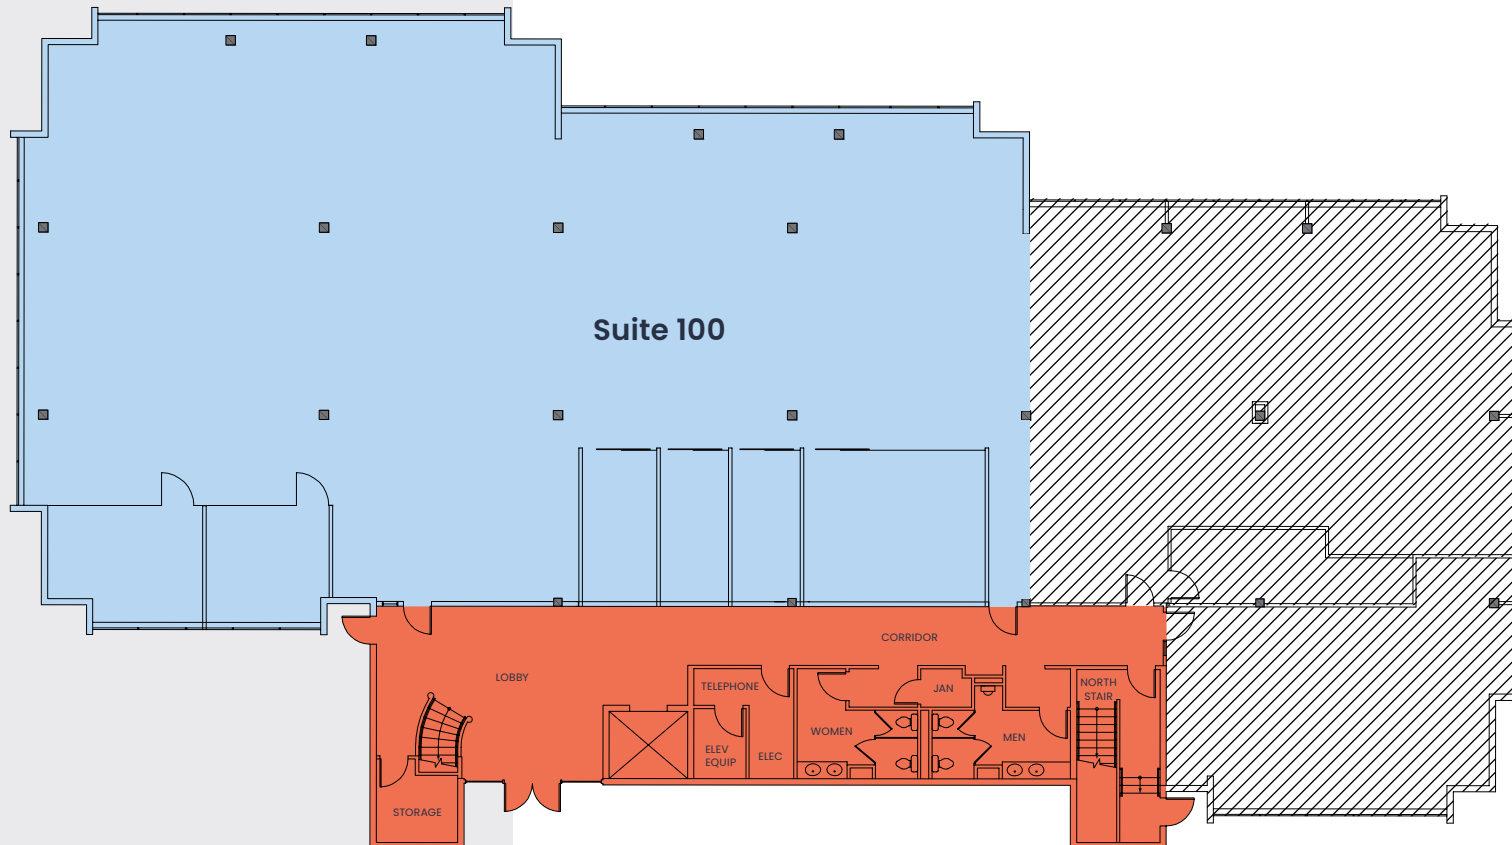

Electrical System: Robust 1,600 AMP 3phase power serving the building

BUILDING A NORTH

First Floor

Suite 100 | 6,812 RSF

Available Now

Market Ready

BUILDING A NORTH

Second Floor

Suite 200 | 9,596 RSF

Available Now

AMENITIES MAP

SHOPPING

1. Target
2. Bellevue North Shopping Center
3. Marketplace at Lake Meridian
4. Lincoln Square North
5. University Square
6. Bellevue Central Shopping Center
7. Wilburton Village
8. The Shops At The Bravern
9. Bellevue Square
10. Park Row Shopping Center
11. Home Depot
12. REI
13. Best Buy
14. Trader Joe's
15. Uwajimaya Bellevue
16. Evergreen Market
17. Office Depot
18. H Mart Bellevue
19. Bellevue Plaza
20. Safeway