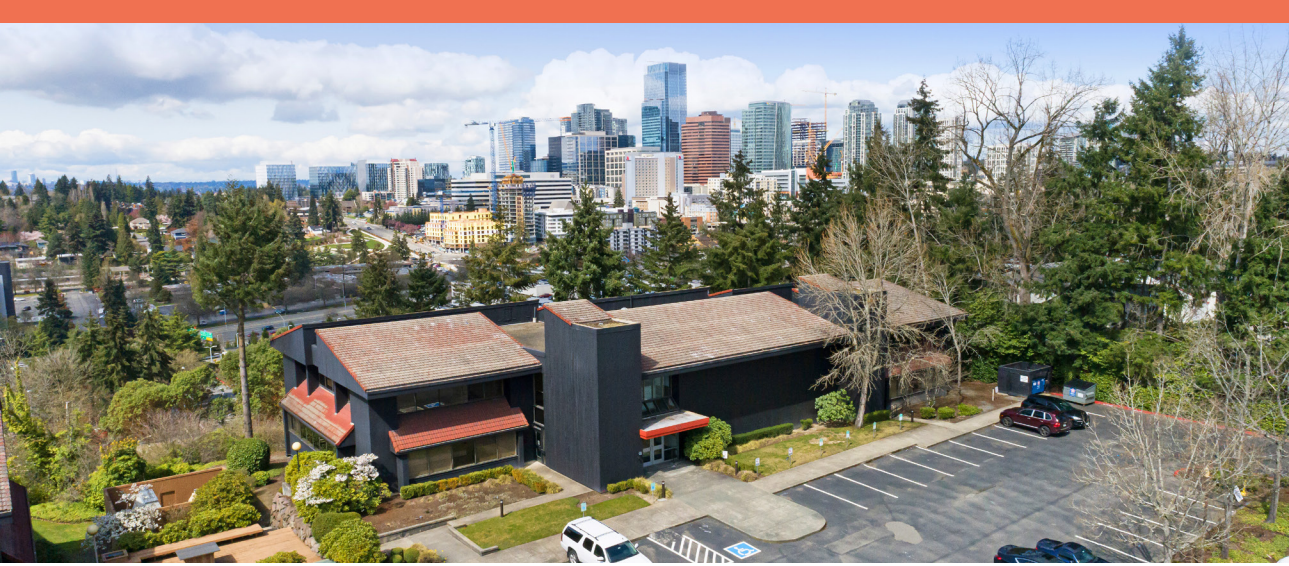

Belle-View

OFFICE PARK

275 118th Ave SE, Bellevue, WA 98005

Buildings B South & A North

Flexible Short Term
Lease Option in
Suburban Bellevue

NEWMARK

JOE LYNCH
Executive Managing Director
425.362.1399
joe.lynch@nmrk.com

DAN HARDEN
Senior Managing Director
425.362.1393
dan.harden@nmrk.com

LOCATION AERIAL

SEATTLE CBD

BELLEVUE CBD

BELLE-VIEW OFFICE PARK BUILDING A

BELLE-VIEW OFFICE PARK BUILDING B

405

BUILDING

Highlights

Unobstructed views of the Bellevue CBD and immediate transportation access to I-405 and I-90 corridors

Parking: Free surface parking with above market average parking ratio of 4/1,000 SF

Flexible Lease Terms: Ownership able to accommodate short term occupancy requirements