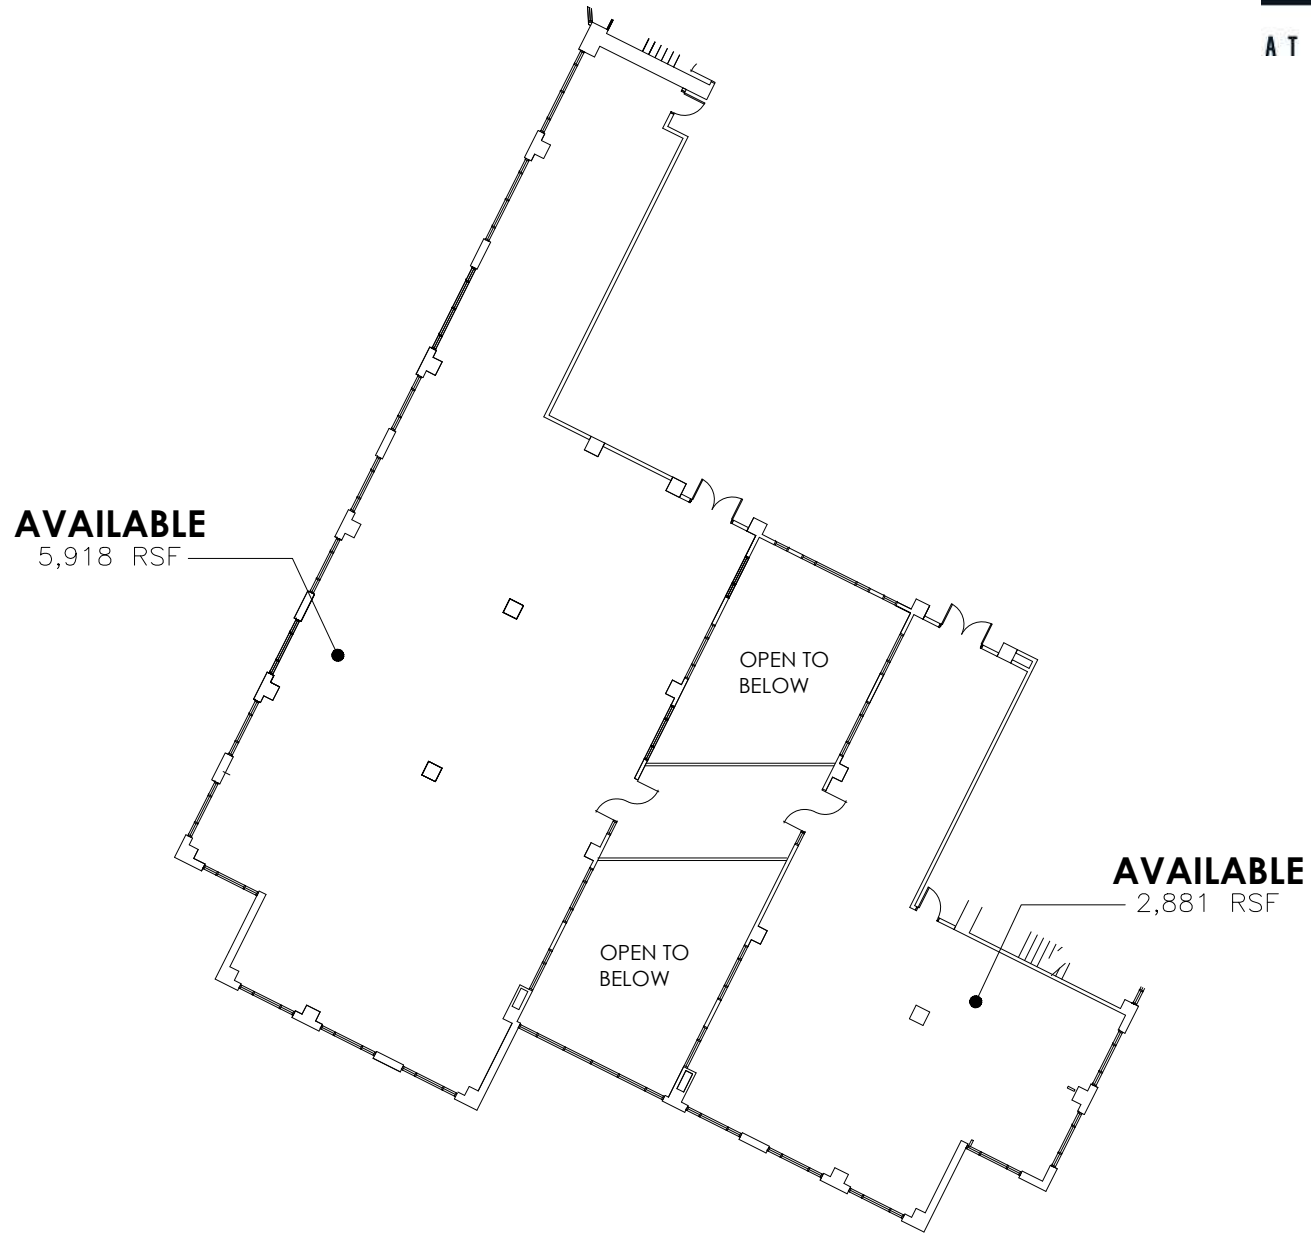

**SUITE 3475  
AVAILABLE**  
2,710 RSF

**SUITE 3400A  
AVAILABLE**  
5,918 RSF  
SUITE 3400A AND 3400B  
CAN BE COMBINED AT 8,799 RSF

**LEASED**  
6,610 RSF

OPEN TO BELOW

OPEN TO BELOW

**SUITE 3400B  
AVAILABLE**  
2,881 RSF

**AVAILABLE**  
2,710 RSF