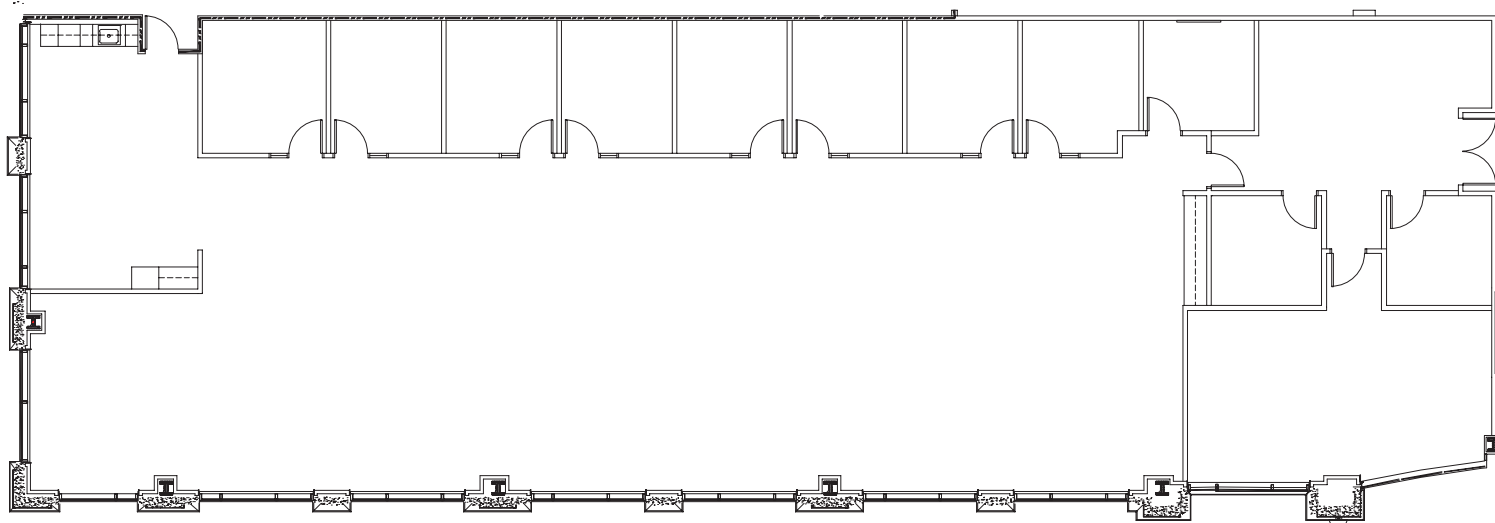

WADE V SUITE 100

6,237 SF

JANE DOGGETT, CCIM
919.625.8828
JANE.DOGGETT@FOUNDRYCOMMERCIAL.COM

PATRICK BLACKLEY
919.274.9323
PATRICK.BLACKLEY@FOUNDRYCOMMERCIAL.COM

FOUNDRY
COMMERCIAL

 **PGIM REAL ESTATE**

DRP