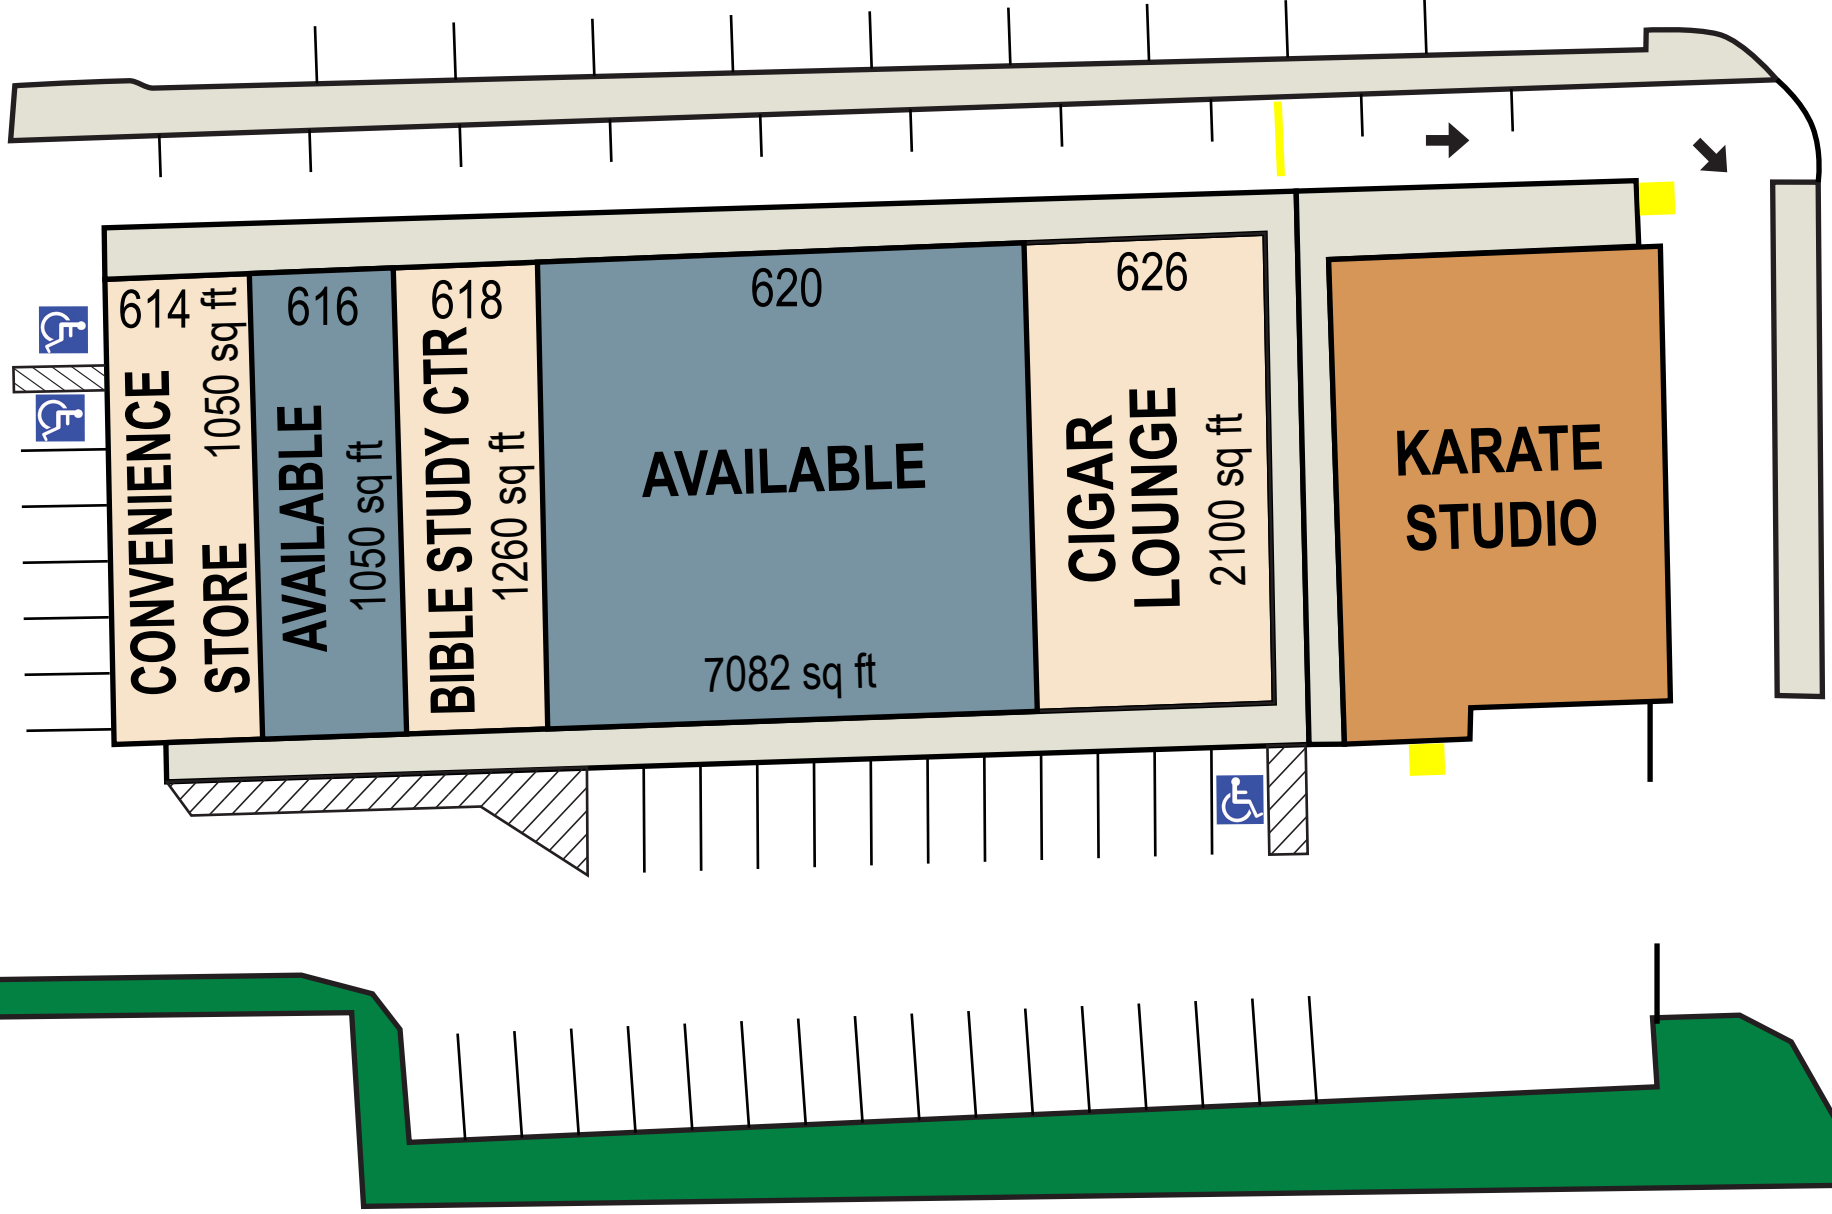

614-626 Sunrise Hwy
West Babylon, NY 11704

SUNRISE HIGHWAY

SUNRISE HWY SERVICE RD.

BUNNELL PLACE