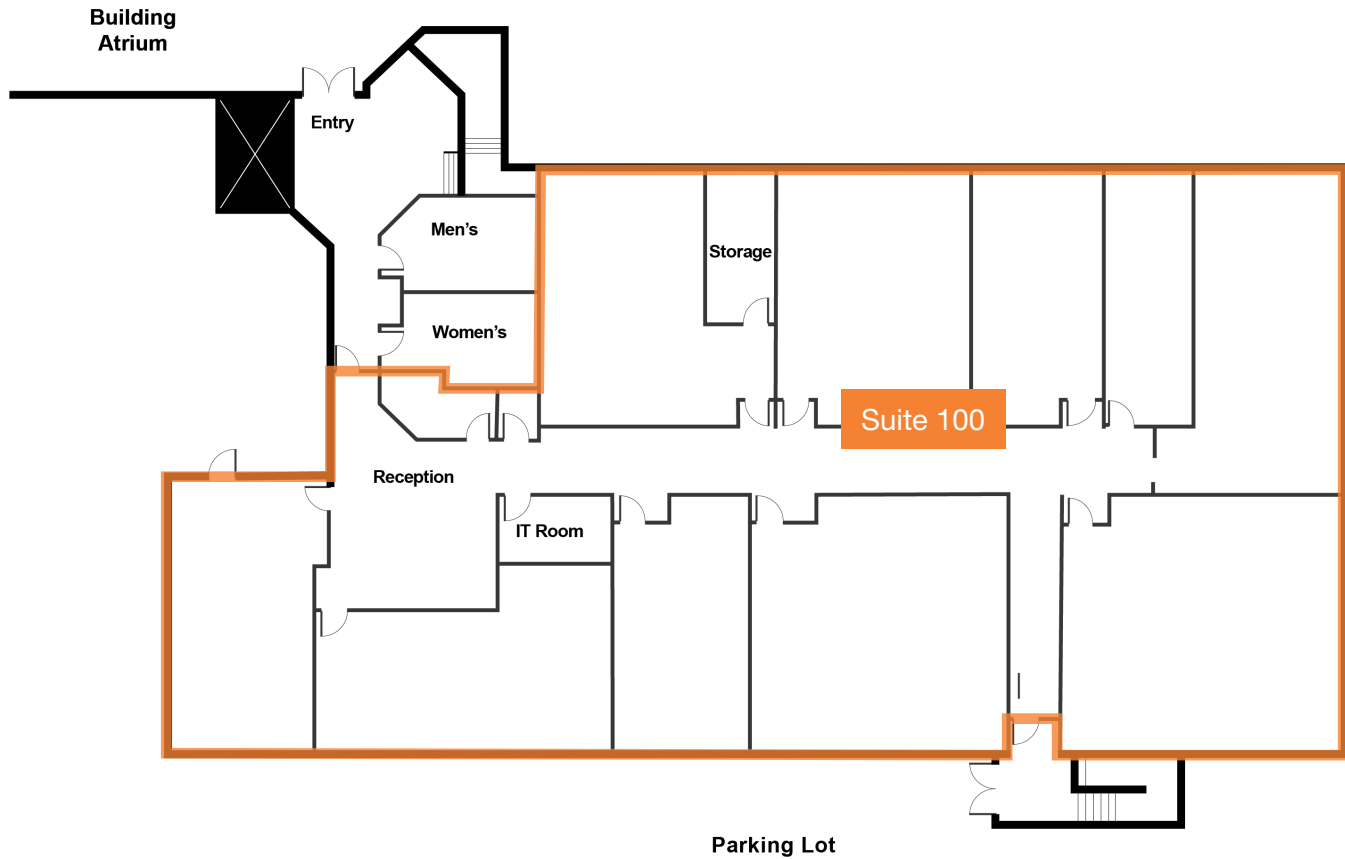

655 Building

First Floor

For Lease
Parkwest Commons
655 Andover Park W, Tukwila

Suite 100 - 10,668 RSF

For more information, contact:

Mike George

+1 425 586 5618
mgeorge@nai-psp.com

Tony Rona