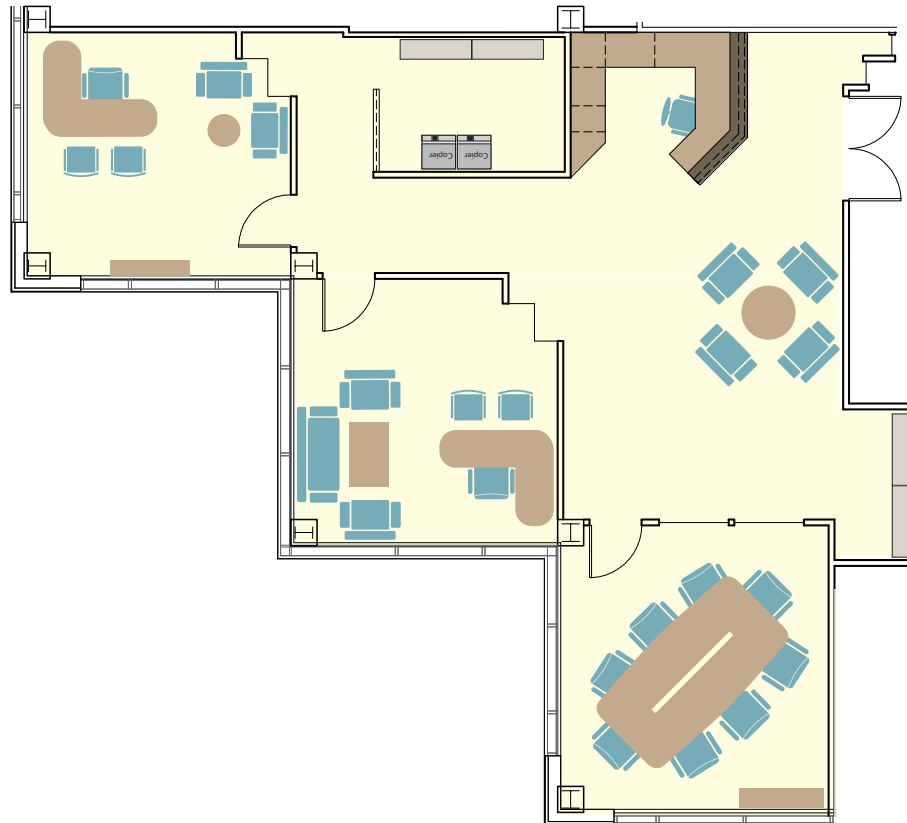

# Crestline Office Center

7400 East Crestline Circle, Greenwood Village, CO 80111

SUITE 150 - 1,930 SF

For leasing information please contact:

Michelle Gertzman | 720.743.6399 [mgertzman@premisescommercial.com](mailto:mgertzman@premisescommercial.com)