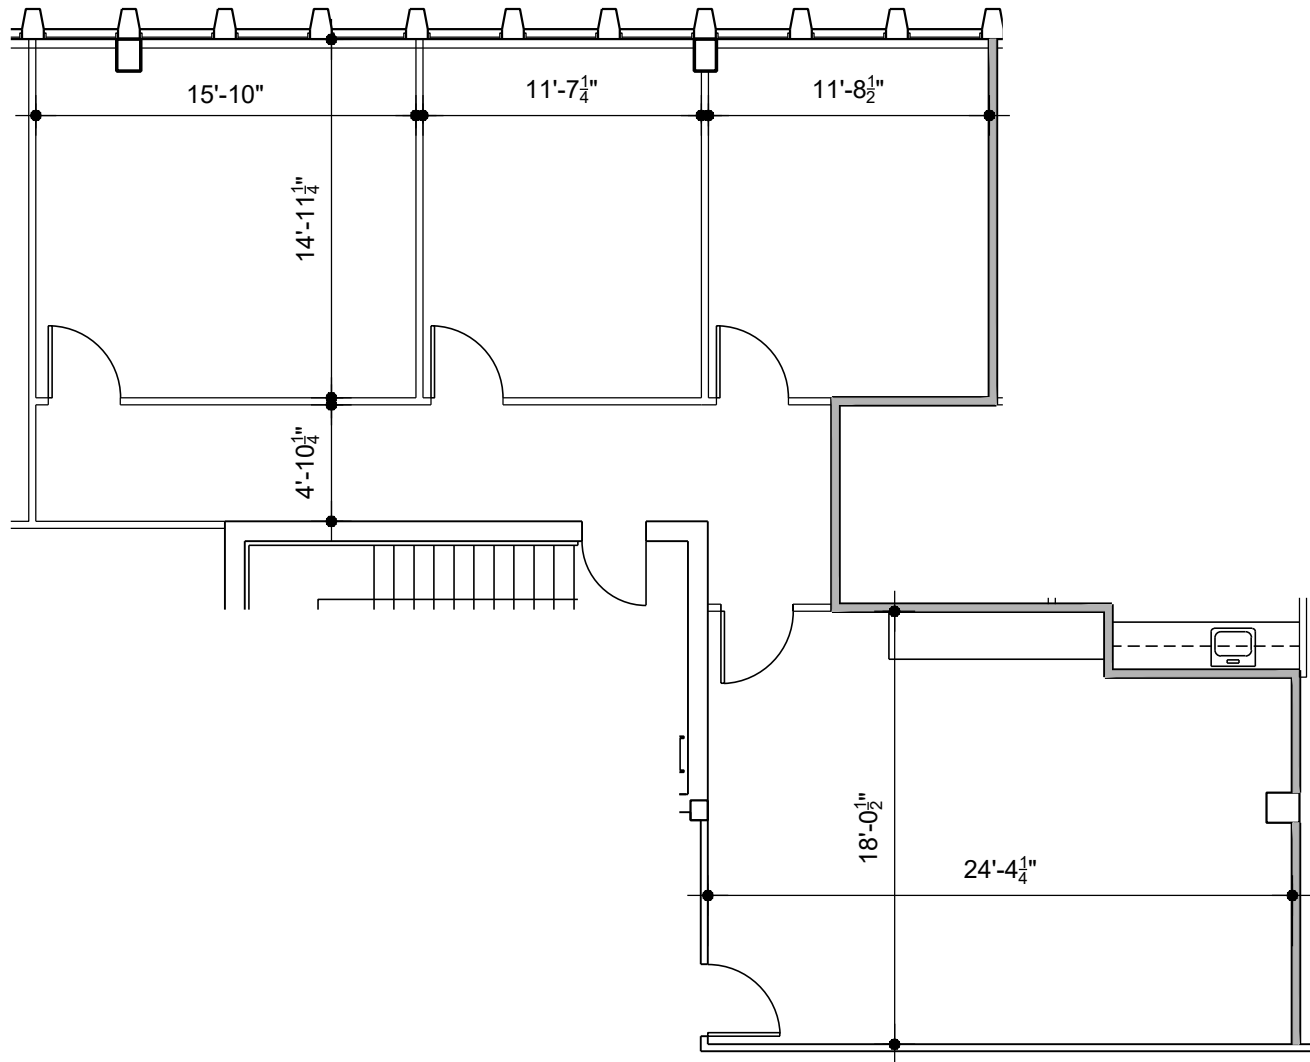

BINGHAM OFFICE PARK

30400 TELEGRAPH BINGHAM FARMS, MI 48025

30100 TELEGRAPH ROAD
SUITE 366
BINGHAM FARMS, MI 48025
(248) 763-3459

SUITE 442

8.30.18 SCALE: 1/8" = 1'-0"

1,219 U.S.F.
1,341 R.S.F.

FOURTH FLOOR KEY PLAN

NO SCALE