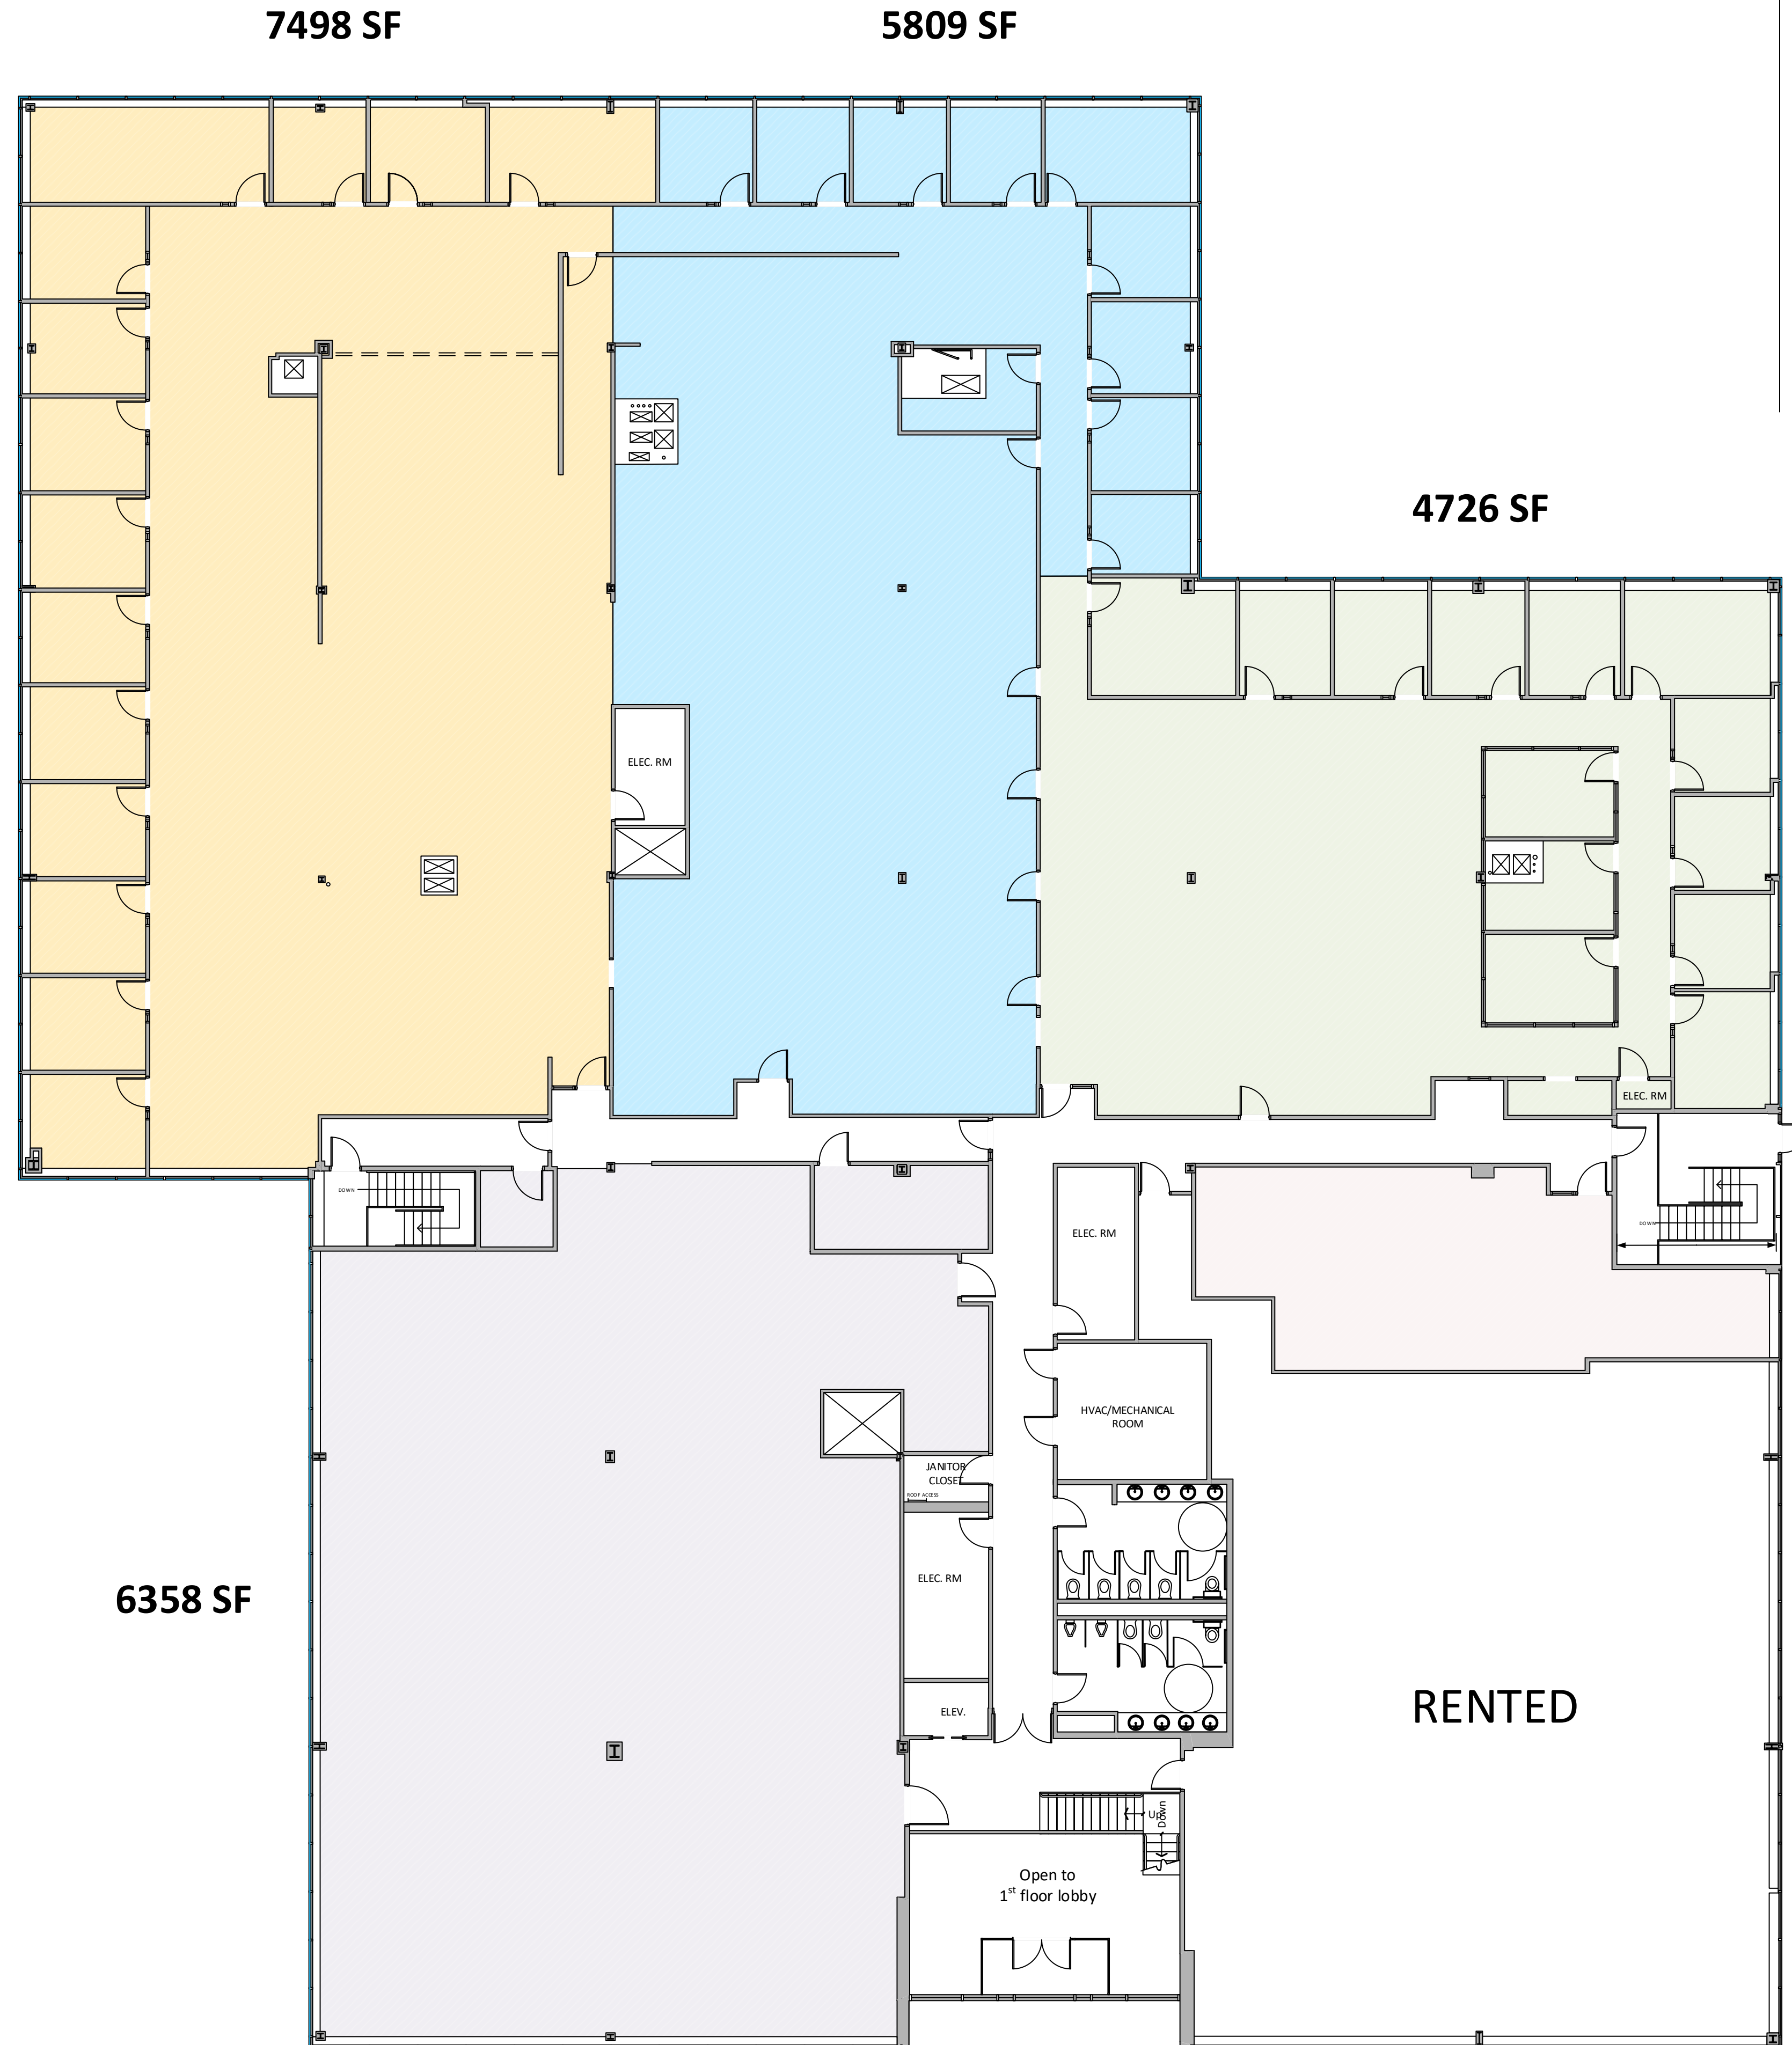

18,033 SF combined

# 7 Cambridge Drive Trumbull, CT 06611

Part 2<sup>nd</sup> Floor approx. 25,526 SF  
(as-built)

1135 SF

RENTED

501 Kings Highway East, Fairfield, CT 06825

Phone: 203-696-1000 Fax: 203-384-8000

[www.FischelProperties.com](http://www.FischelProperties.com)