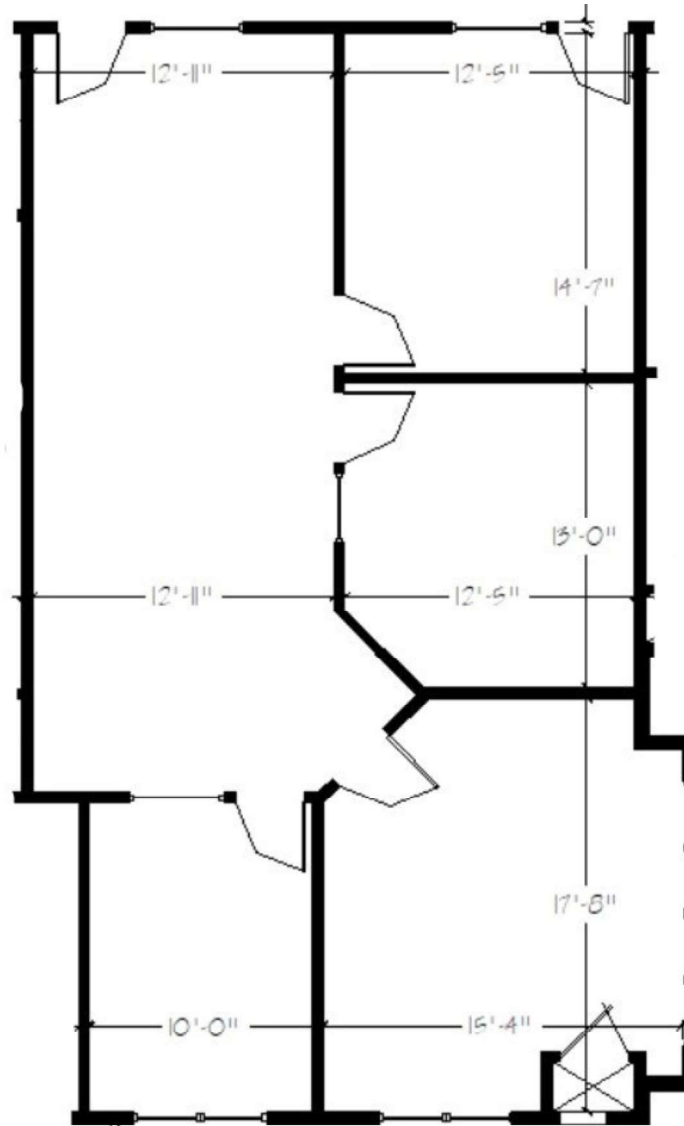

**Available
Suite 202
1252 Sq. Ft.
\$1669. Mo.**

Building Innovation on Tradition