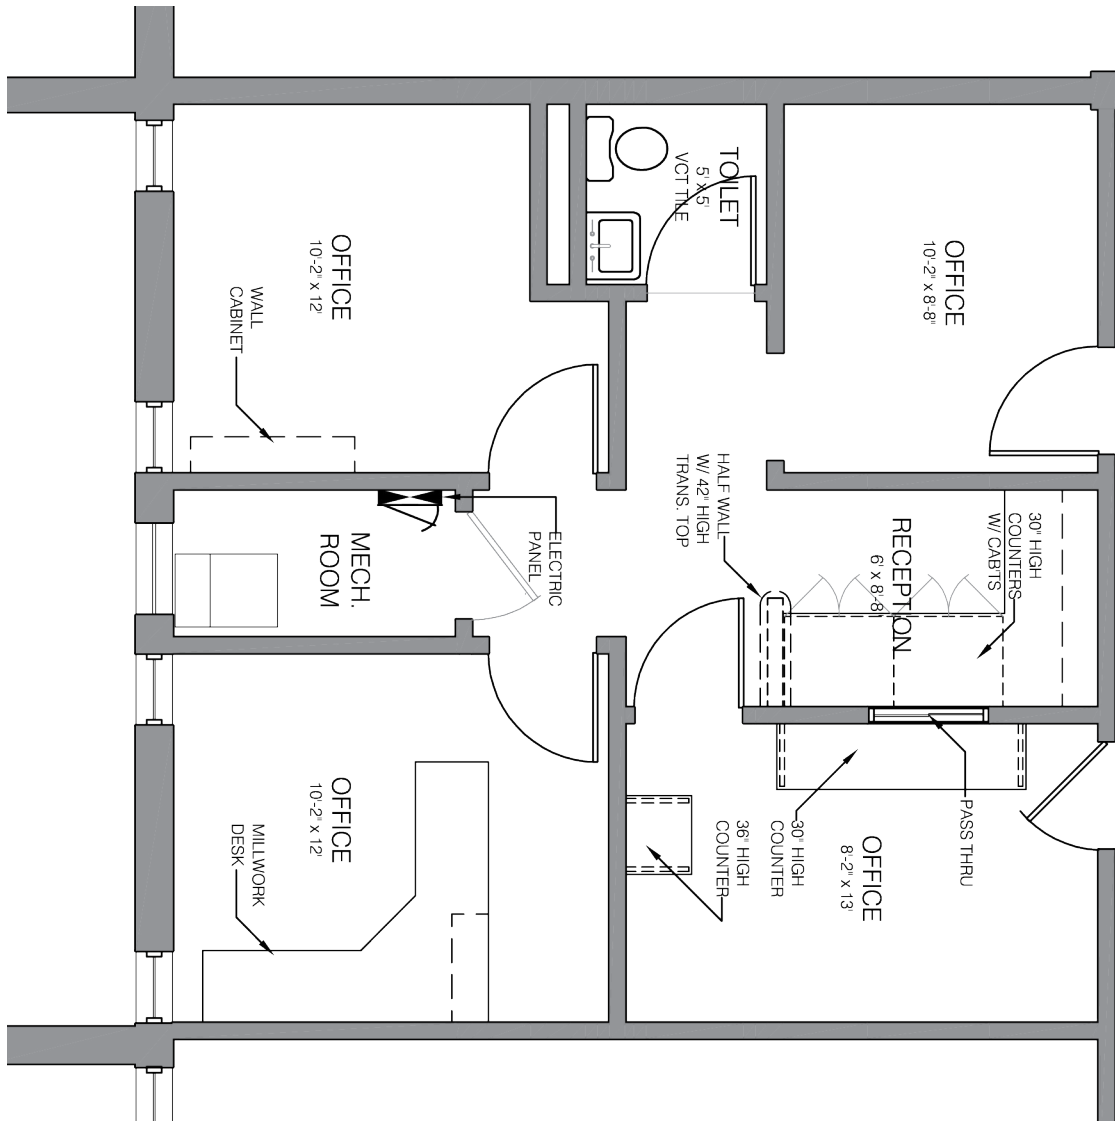

SUITE PLAN

GOOD SHEPHERD POB I
27790 W. Highway 22
Barrington, IL 60010

SUITE 14
827 SF

For Leasing Information

Brian Lauck, Regional Leasing Director
brian.lauck@Lillibridge.com • 630.550.6566

Connor Chatlos, Regional Leasing Associate
connor.chatlos@Lillibridge.com • 513.255.1111