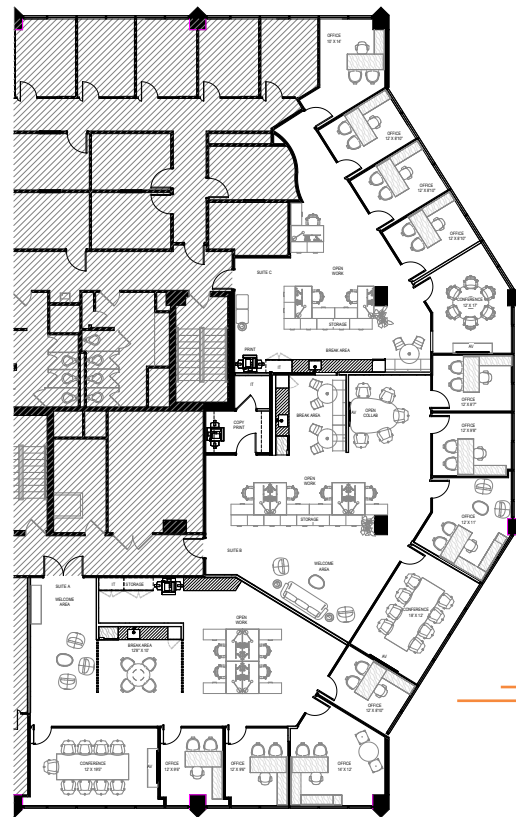

# BRICKELL CITY TOWER

**80 SW 8TH ST  
MIAMI FL 33130**

## 19TH FLOOR

**SUITE 1970**  
1,710 RSF

**SUITE 1950**  
2,169 RSF

**SUITE 1930**  
2,172 RSF

VIEW

**Matterport®**

**BANYAN STREET**  
REAL ESTATE FUNDS