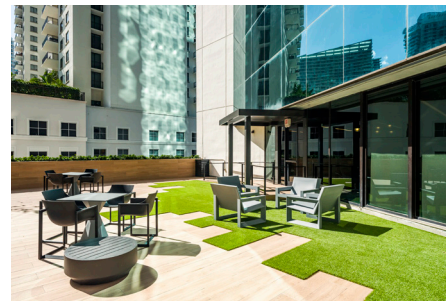

SUITE 1970
1,710 RSF

SUITE 1950
2,169 RSF

SUITE 1930
2,172 RSF

VIEW

Matterport®