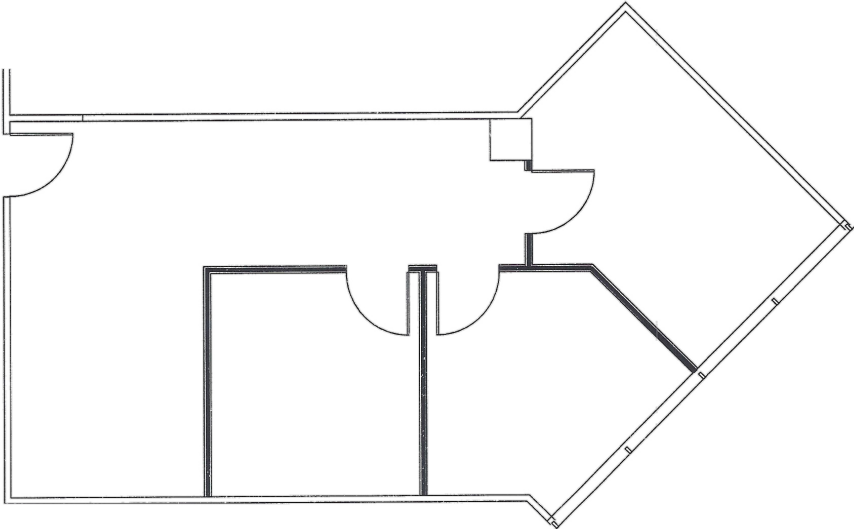

FOR LEASE | OFFICE | 2550 GRAY FALLS DRIVE

 SUITE 220
791 Square Feet

MATT EASTERLING
713.325.4112
measterling@landparkco.com

JACOB SUMMERS
832.790.4200
jsummers@landparkco.com