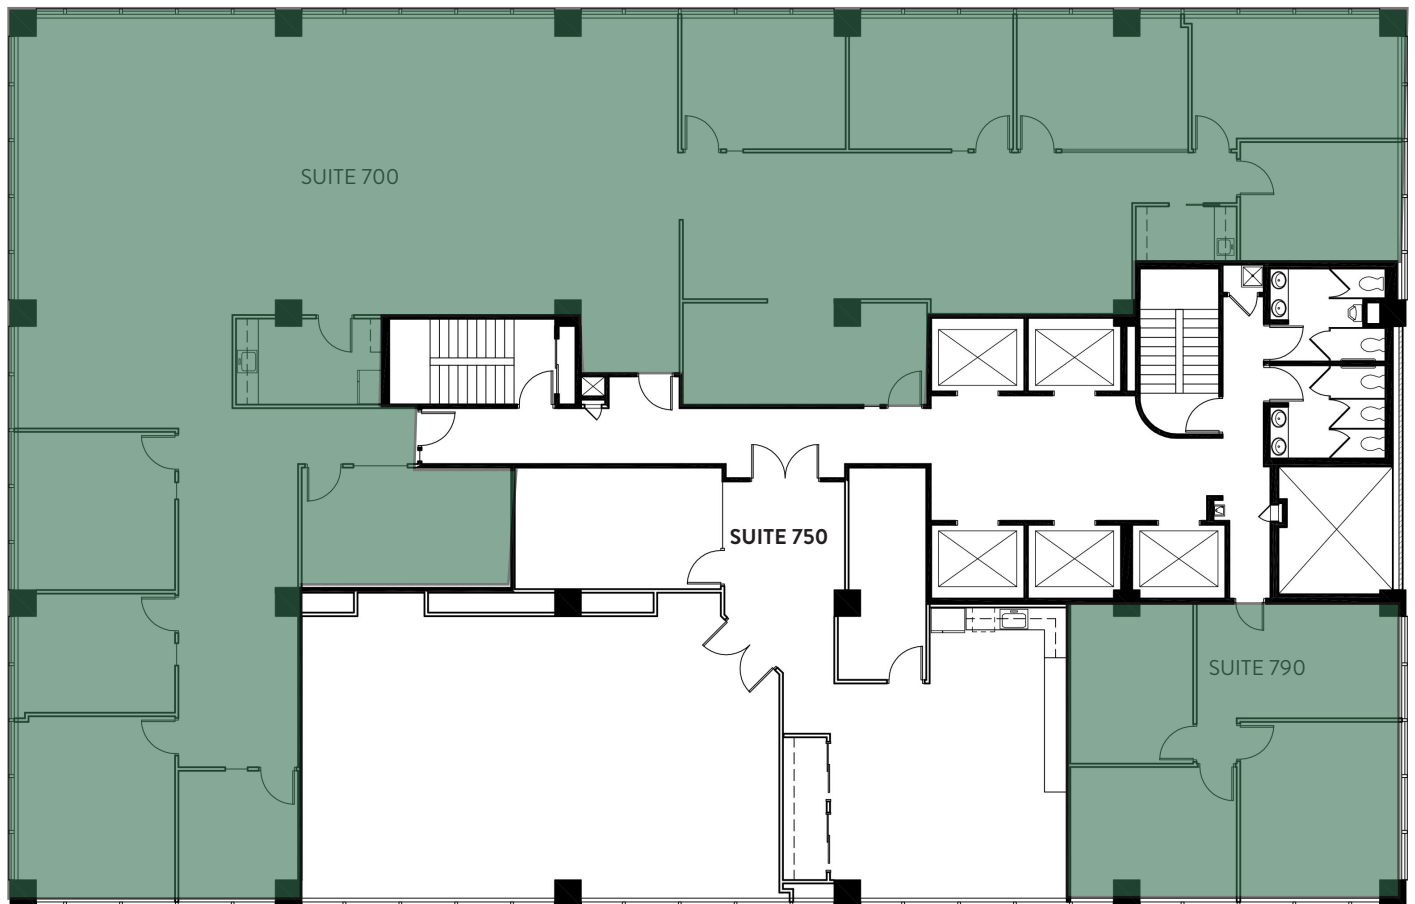

475 SEVENTEENTH STREET

FOR LEASE

SUITE 750 | 2,657 SF

For Leasing Information, Contact:

Peter Thomas

303.324.0677
pthomas@lpc.com

Andrew Piepgras

303.226.8209
apiepgras@lpc.com