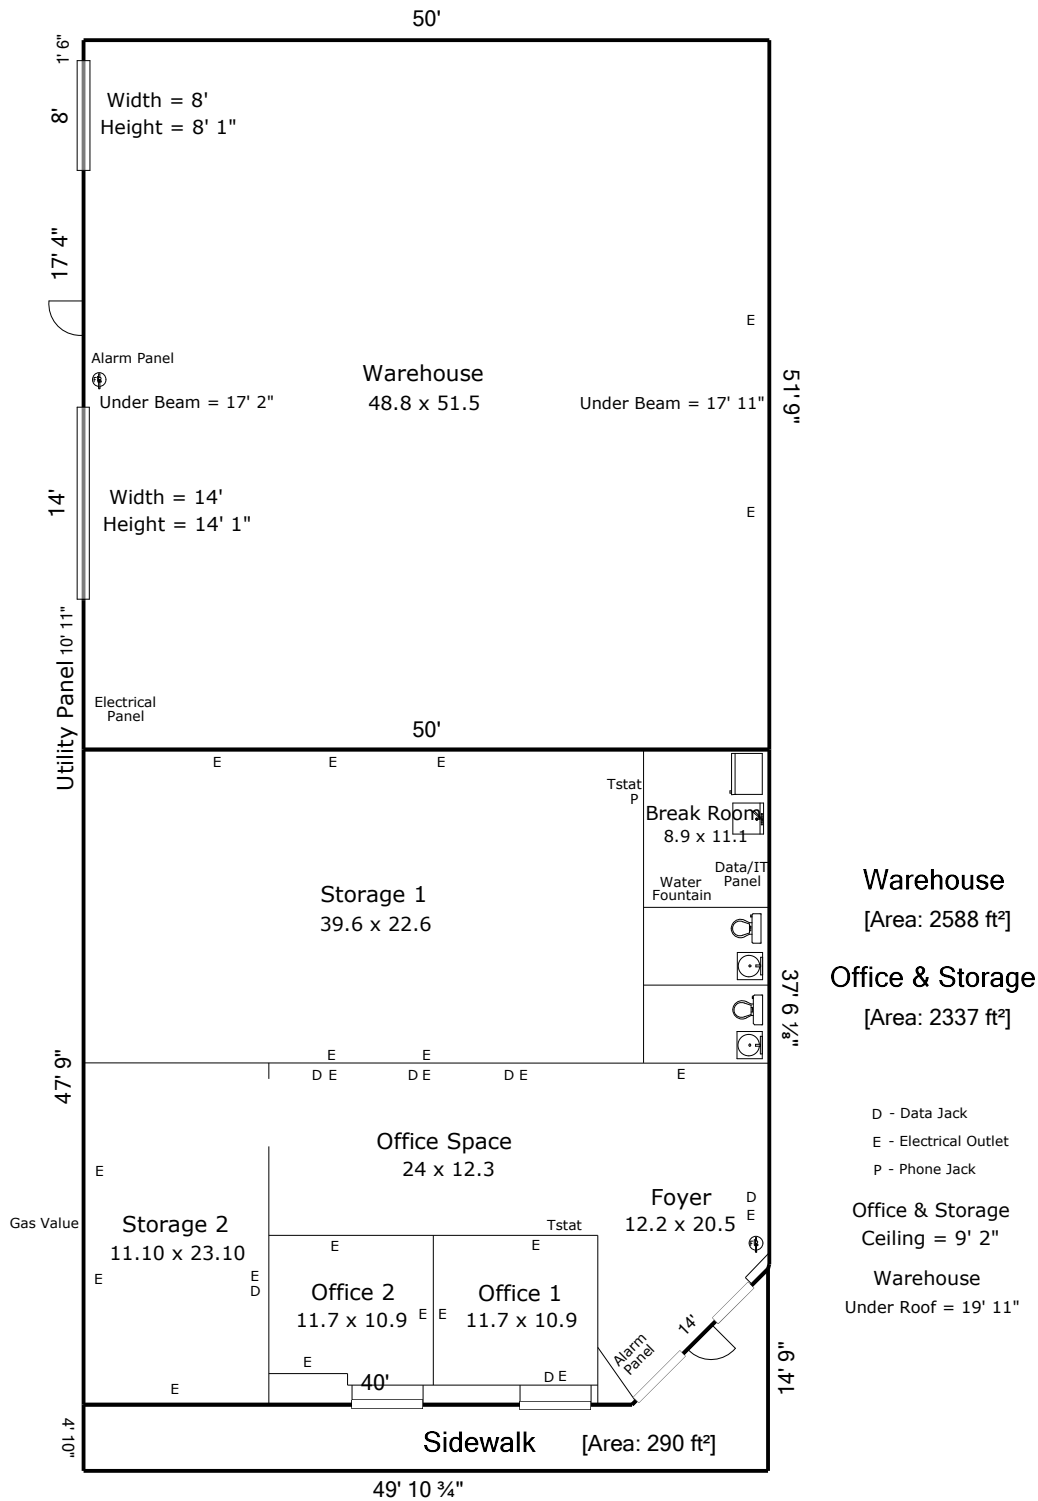

Sketch

Warehouse	2587.52 ft <sup>2</sup> Sidewalk	290.26 ft <sup>2</sup>
Office & Storage	2337.49 ft <sup>2</sup>	
<b>Total (rounded):</b>	<b>4925 ft<sup>2</sup> Sidewalk:</b>	<b>290 ft<sup>2</sup></b>

Griffin Realty Services, LLC - All measurements are rounded to the nearest inch and intended for Marketing Purposes Only. Minor variations in calculated square footage of less than three percent may occur, due to tape reading, rounding, or conversion from inches to decimals.

Measurements for 3915 Stuart Andrew Boulevard, Charlotte NC