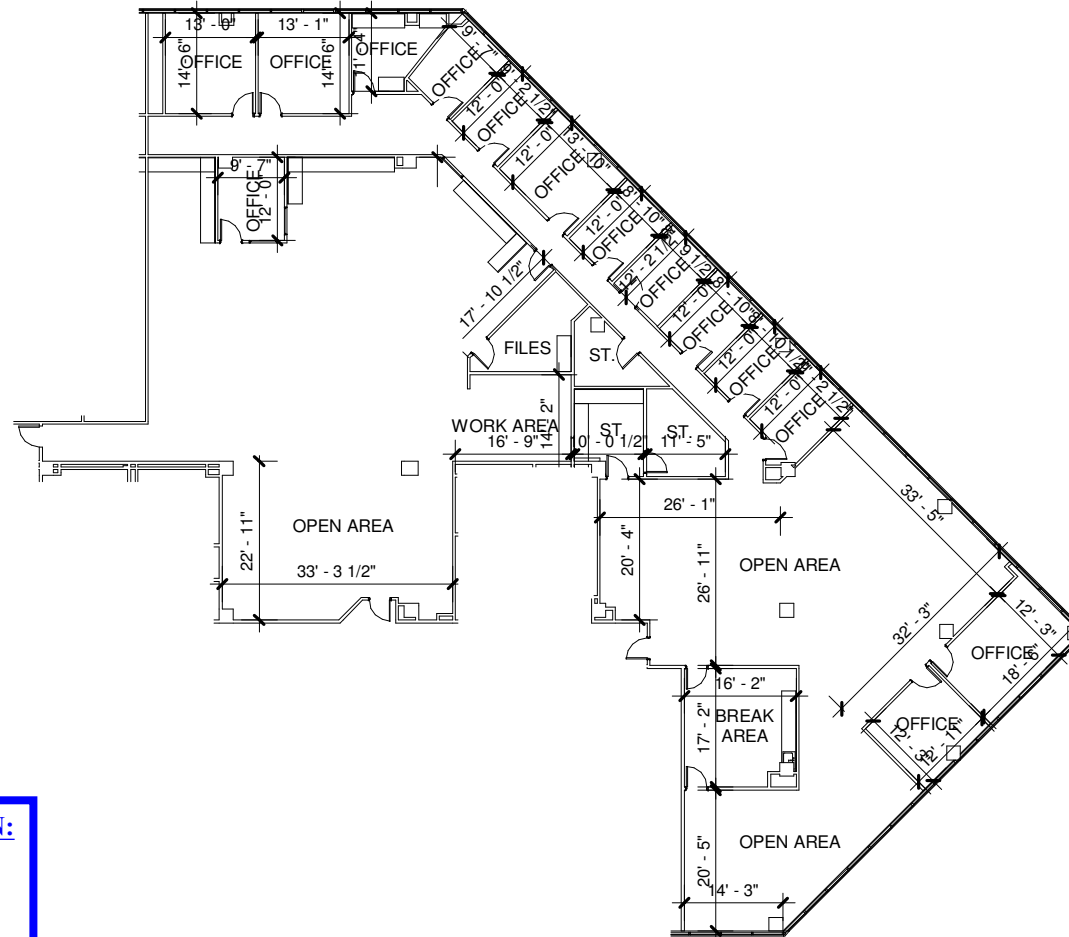

LBJ CENTER

9441 LBJ Freeway - Dallas, TX

SUITE 220
10,789 RSF

KEY PLAN

FOR LEASING INFORMATION:

info@hamiltoncommercialtx.com

214-702-8499

All dimensions and square footages are approximate.

Scale: N.T.S.