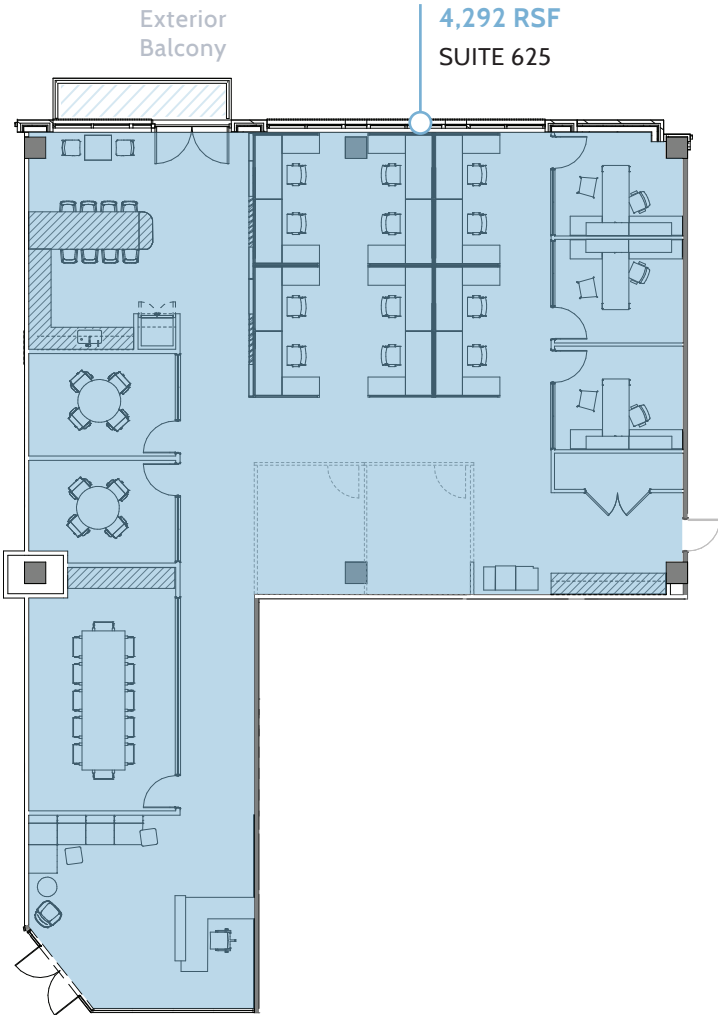

THE INTERLOCK

1115 Howell Mill Road, Atlanta, GA 30318

Key Plan

SUITE 625
4,292 RSF