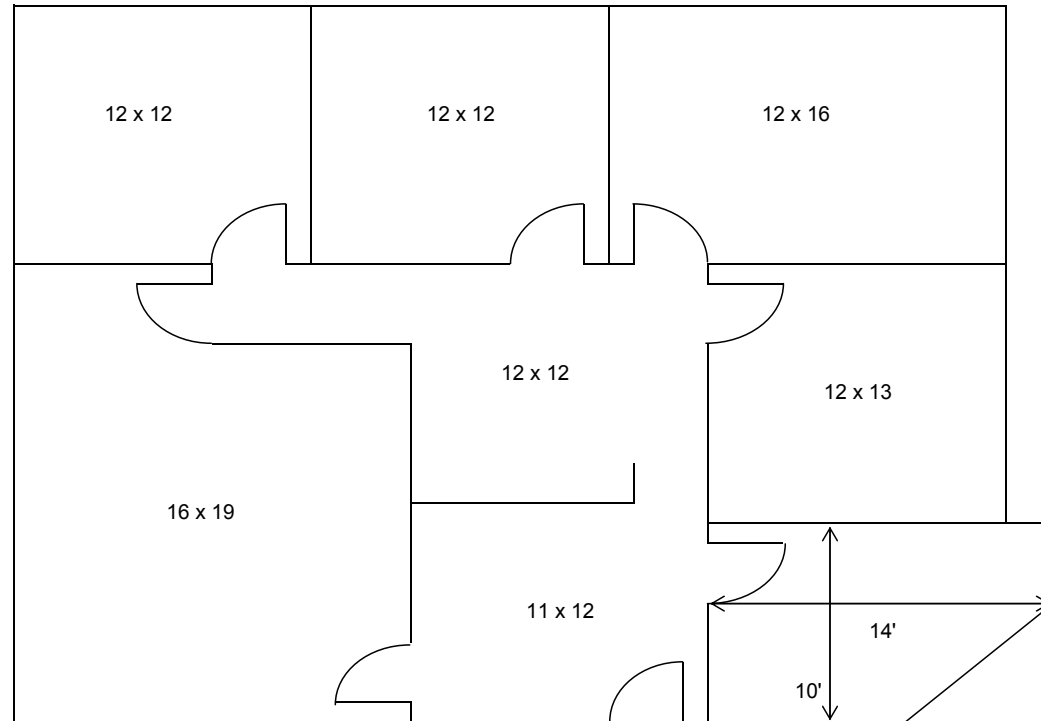

TREEPOINT PLAZA | 16901 N DALLAS PKWY, ADDISON, TEXAS

AVAILABLE

SUITE 116 | 1,697 RSF AVAILABLE

FOR MORE INFORMATION, PLEASE CONTACT:

LINDSAY WOLCOTT BROWN | **214.538.6224**
Vice President
Lindsay.Wolcott@foundrycommercial.com