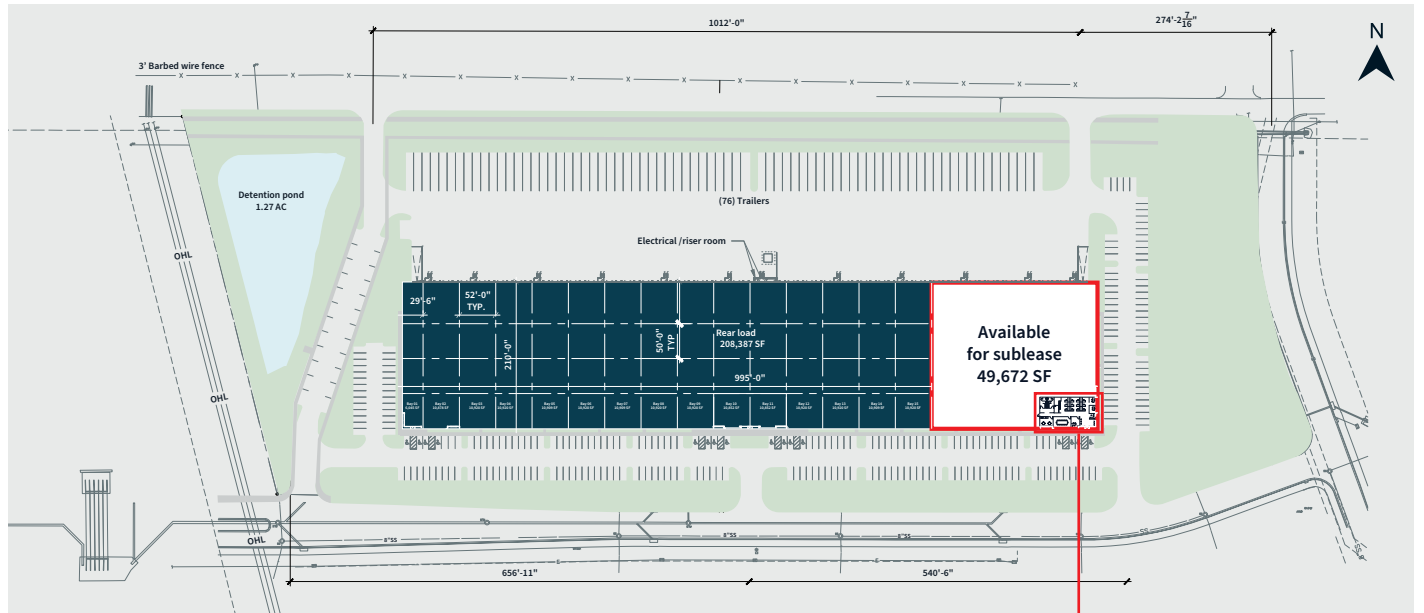

# Site plan

JLL

**Zane Cole**  
Senior Managing Director  
zane.cole@jll.com  
+1 512 225 2708

**Alexx Montanez**  
Associate, Brokerage  
alex.montanez@jll.com  
+1 512 532 1908