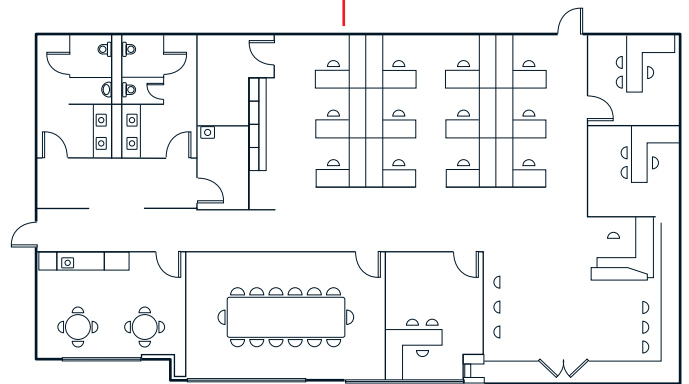

# Site plan

JLL

**Zane Cole**  
Senior Managing Director  
zane.cole@jll.com  
+1 512 225 2708

**Alexx Montanez**  
Associate, Brokerage  
alex.montanez@jll.com  
+1 512 532 1908