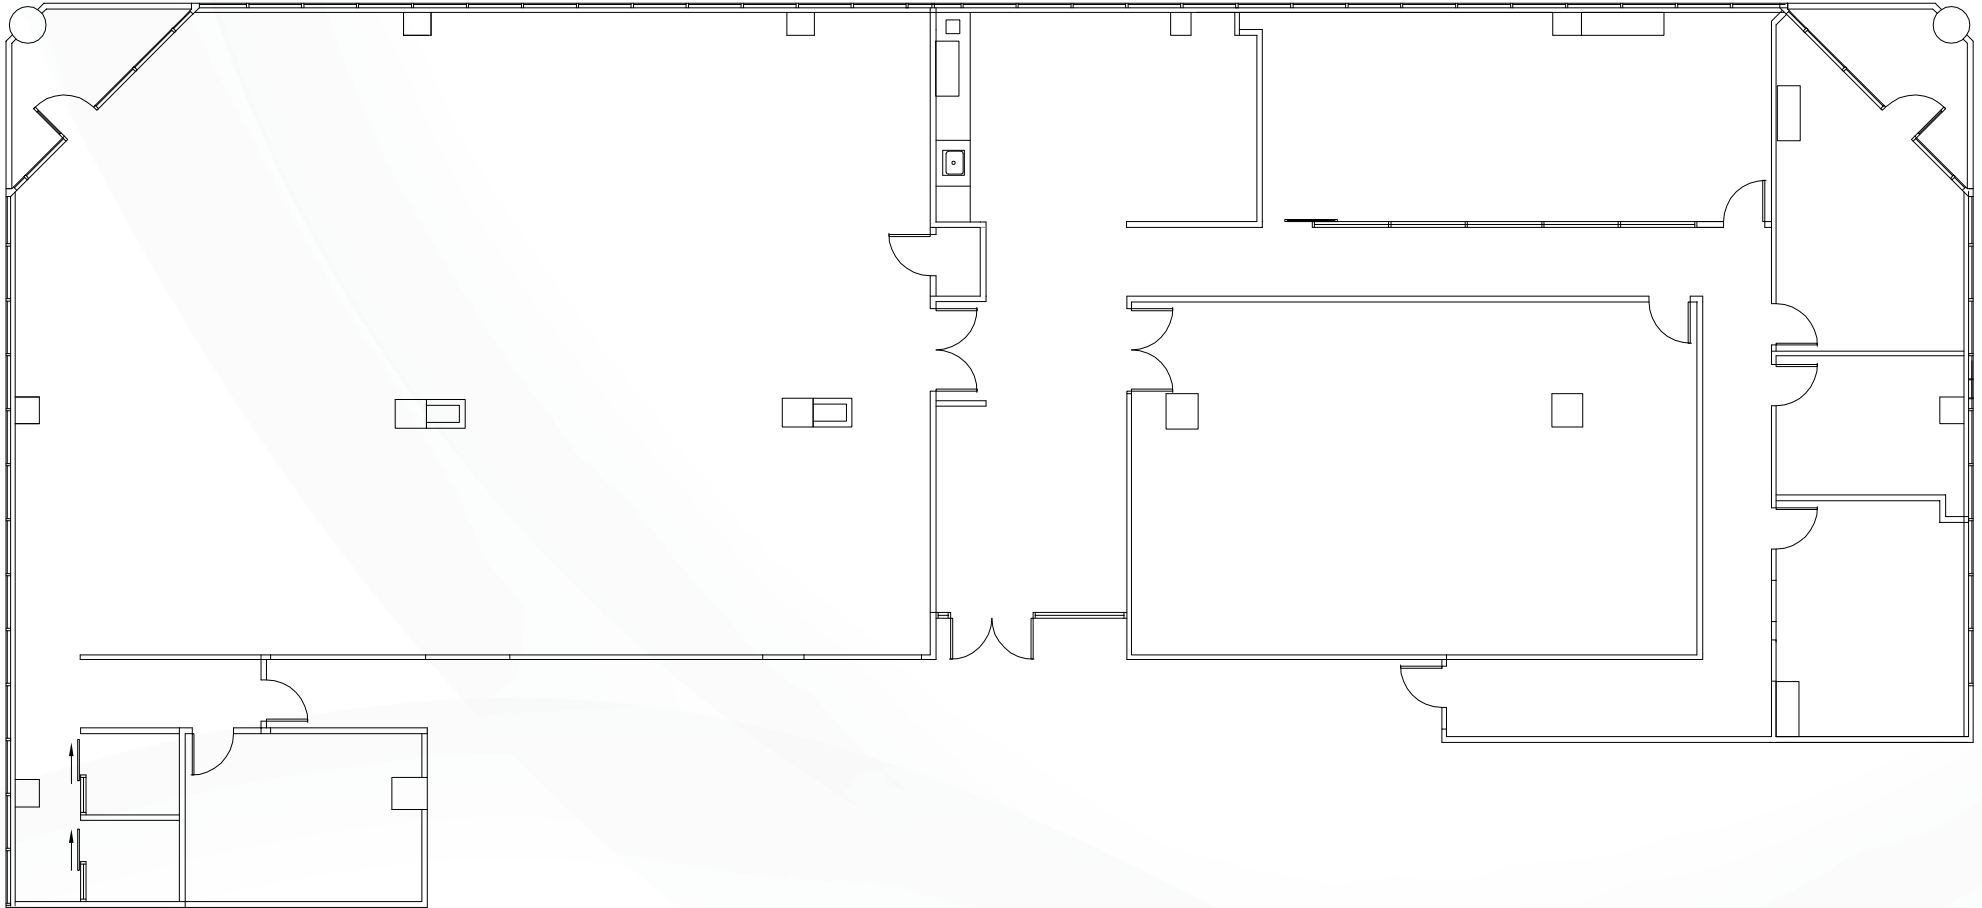

FLORIDA BLUE TOWER

Suite 900
8,331 RSF

Contact Us:

KELLEY MATHESON
Senior Vice President
T +1 813 273 8489
kelley.matheson@cbre.com

ROXANNE KEMPH
Senior Vice President
T +1 813 787 1068
roxanne.kemph@cbre.com