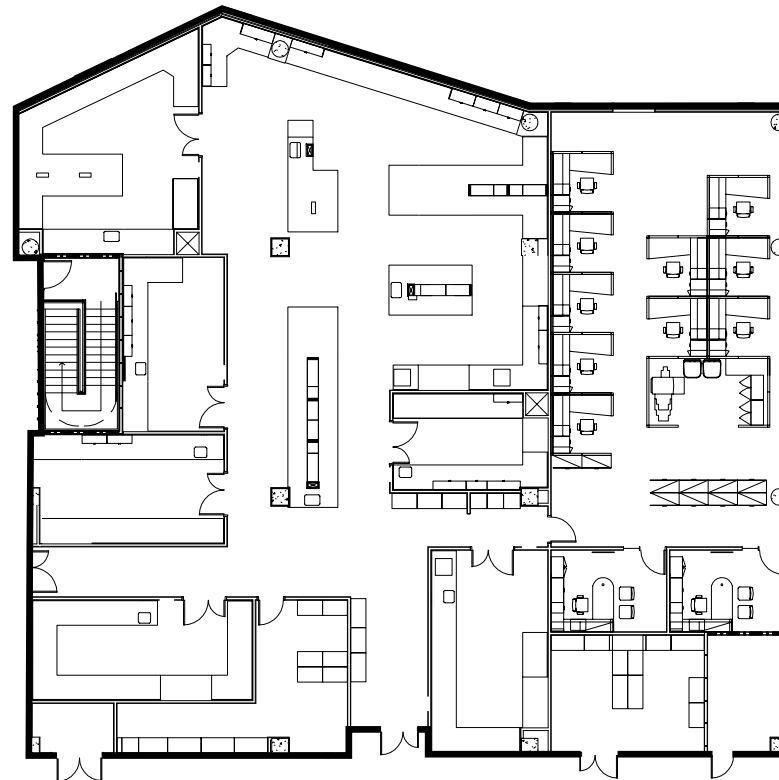

Suite 250

±7,406 RSF

+ Move-in Ready Wet Lab / Office

+ Contiguous to 40,439 RSF

Wet Lab Space

Office Space

Brett Thompson
Senior Vice President
+1 602 363 2466
brett.thompson1@jll.com

Sean Spellman
Managing Director
+1 602 717 3861
sean.spellman@jll.com