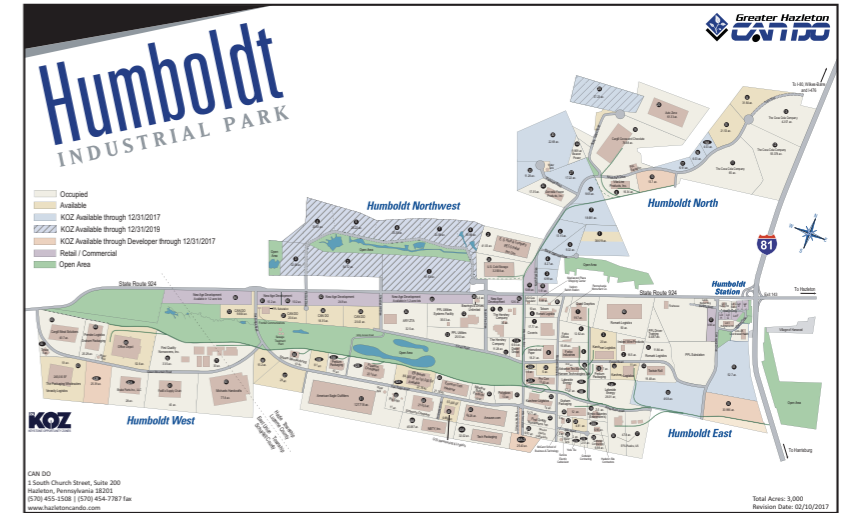

# HUMBOLDT STATION

Within Humboldt Industrial Park lies Humboldt Station, CAN DO's commercial/retail project ready for hotels, family restaurants and retail shopping.

- Retail / Commercial - KOZ Available through December 31, 2017
- Open Area
- Occupied