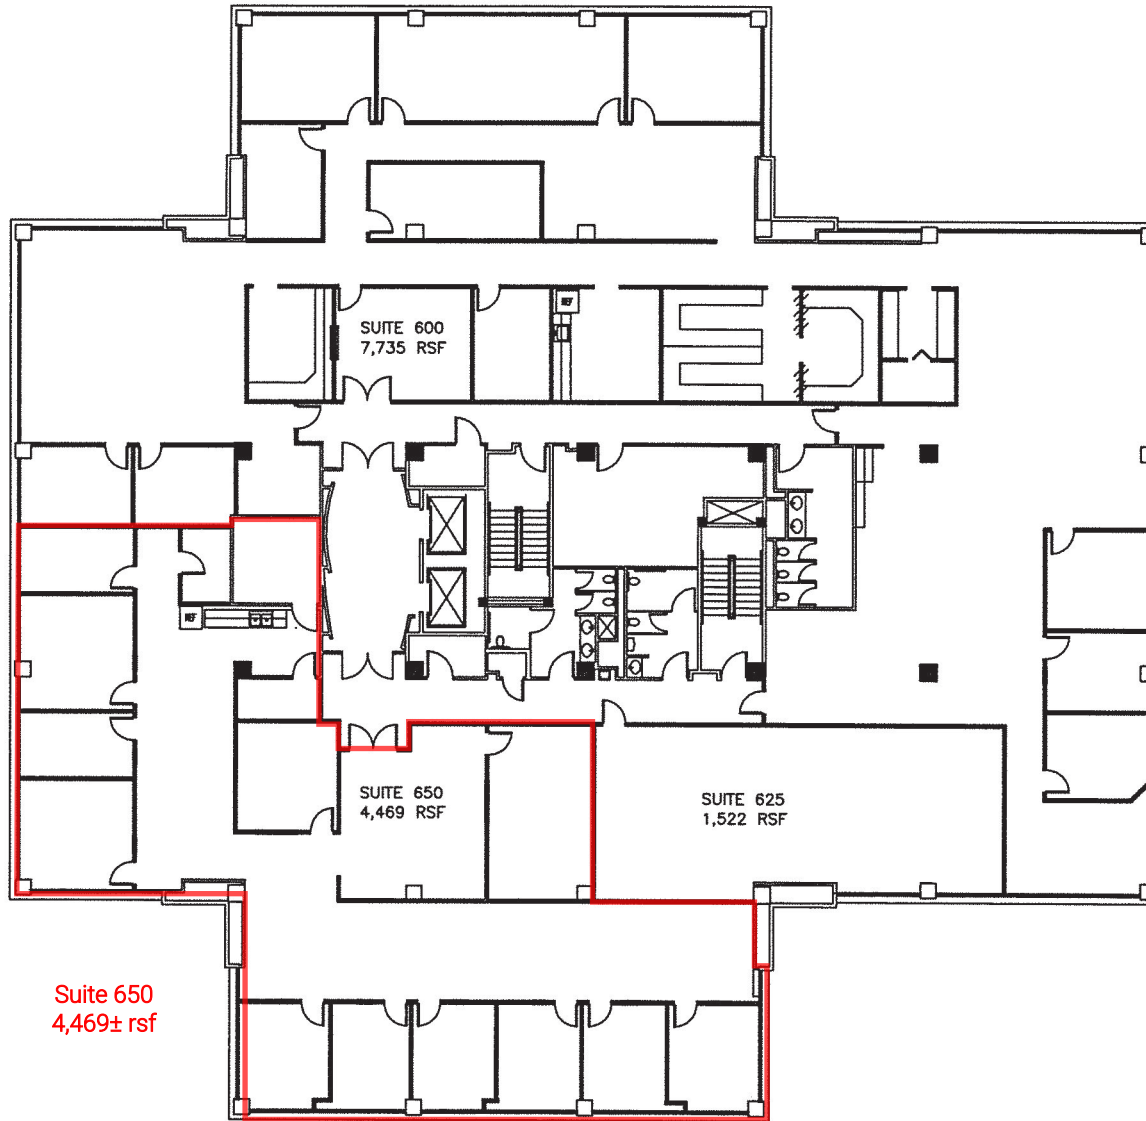

Sixth Floor

Suite 650
4,469± rsf

SCALE: N.T.S.

For leasing information, please call:

Jeff Graves
678.385.2704
jig@mcwrealty.com

McWhirter Realty Partners, LLC
294 Interstate North Circle, SE
Bldg 2, Suite 150
Atlanta, GA 30339
770.955.2000