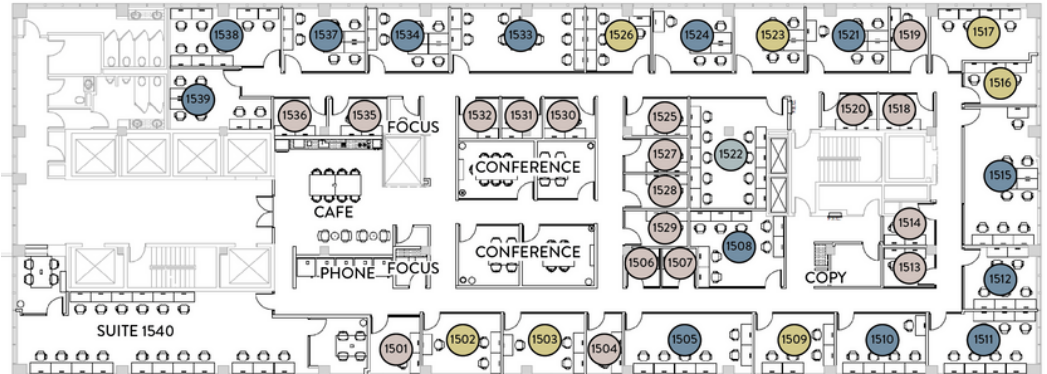

LEGEND

- Access
- Small Office (1-2)
- Medium Office (3-4)
- Large Office (5-8)
- X-Large Office (9+)
- Executive Office

12TH FLOOR

MEETING SPACES

Phone Booths	23
Focus Rooms	6
Conference Rooms	18

SUITE SPECS

Suite	LSF	Workstations*
1230	851	18
1435	1172	34
1540	1076	25

*Max capacity, 48"x24" desk

PARKING INFO

Parking onsite available
50 Adelaide St E, Toronto, ON
M5C 3G6, Canada

14TH FLOOR

15TH FLOOR

#1 IN SATISFACTION