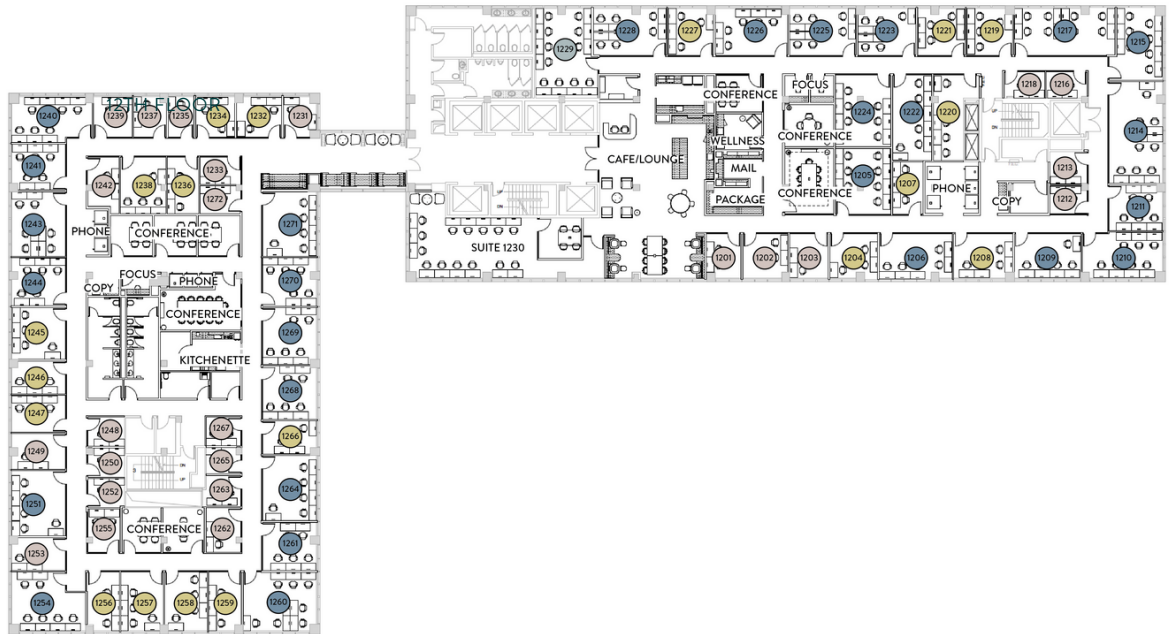

INDUSTRIOUS

Toronto FiDi

PRODUCTS SUITES | OFFICES | ACCESS | VIRTUAL

30 Adelaide Street East, 12/14/15th Floors
Toronto, ON M5C 2C5

Located in Toronto's bustling Financial District and surrounded by numerous corporate headquarters, legal and accounting firms, insurance companies, and ad agencies, 30 Adelaide is easily accessible by public transit, bike, or car. This modern architectural beauty with blue-tinted windows and a central courtyard offers tenants 24/7 security, a small gym, coffee shop, news stand, and restaurants. The Industrious workspaces on the 12th, 14th, and 15th floors feature best-in-class services and all-inclusive amenities to support your most productive workday, every day.

LEGEND

- Access
- Small Office (1-2)
- Medium Office (3-4)
- Large Office (5-8)
- X-Large Office (9+)
- Executive Office

12TH FLOOR

MEETING SPACES

Phone Booths	23
Focus Rooms	6
Conference Rooms	18

SUITE SPECS