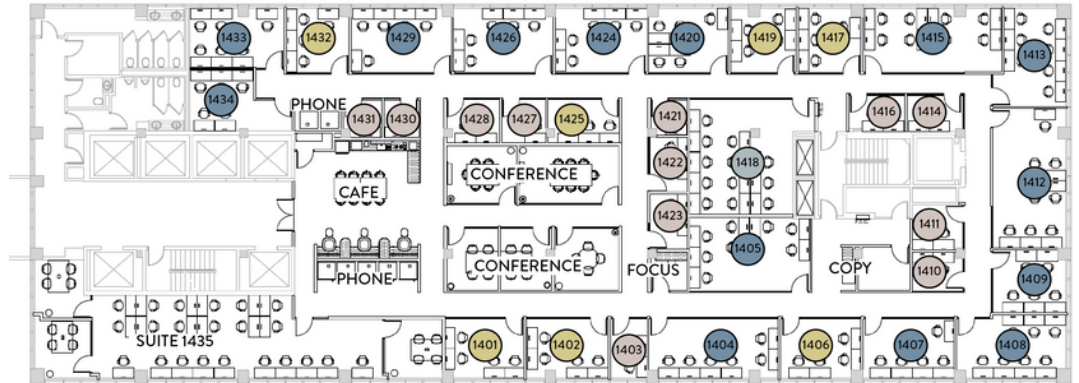

LEGEND

- Access
- Small Office (1-2)
- Medium Office (3-4)
- Large Office (5-8)
- X-Large Office (9+)
- Executive Office

12TH FLOOR

MEETING SPACES

Phone Booths	23
Focus Rooms	6
Conference Rooms	18

SUITE SPECS

Suite	LSF	Workstations*
1230	851	18
1435	1172	34
1540	1076	25

*Max capacity, 48"x24" desk

PARKING INFO

Parking onsite available
50 Adelaide St E, Toronto, ON
M5C 3G6, Canada

14TH FLOOR

15TH FLOOR

#1 IN SATISFACTION