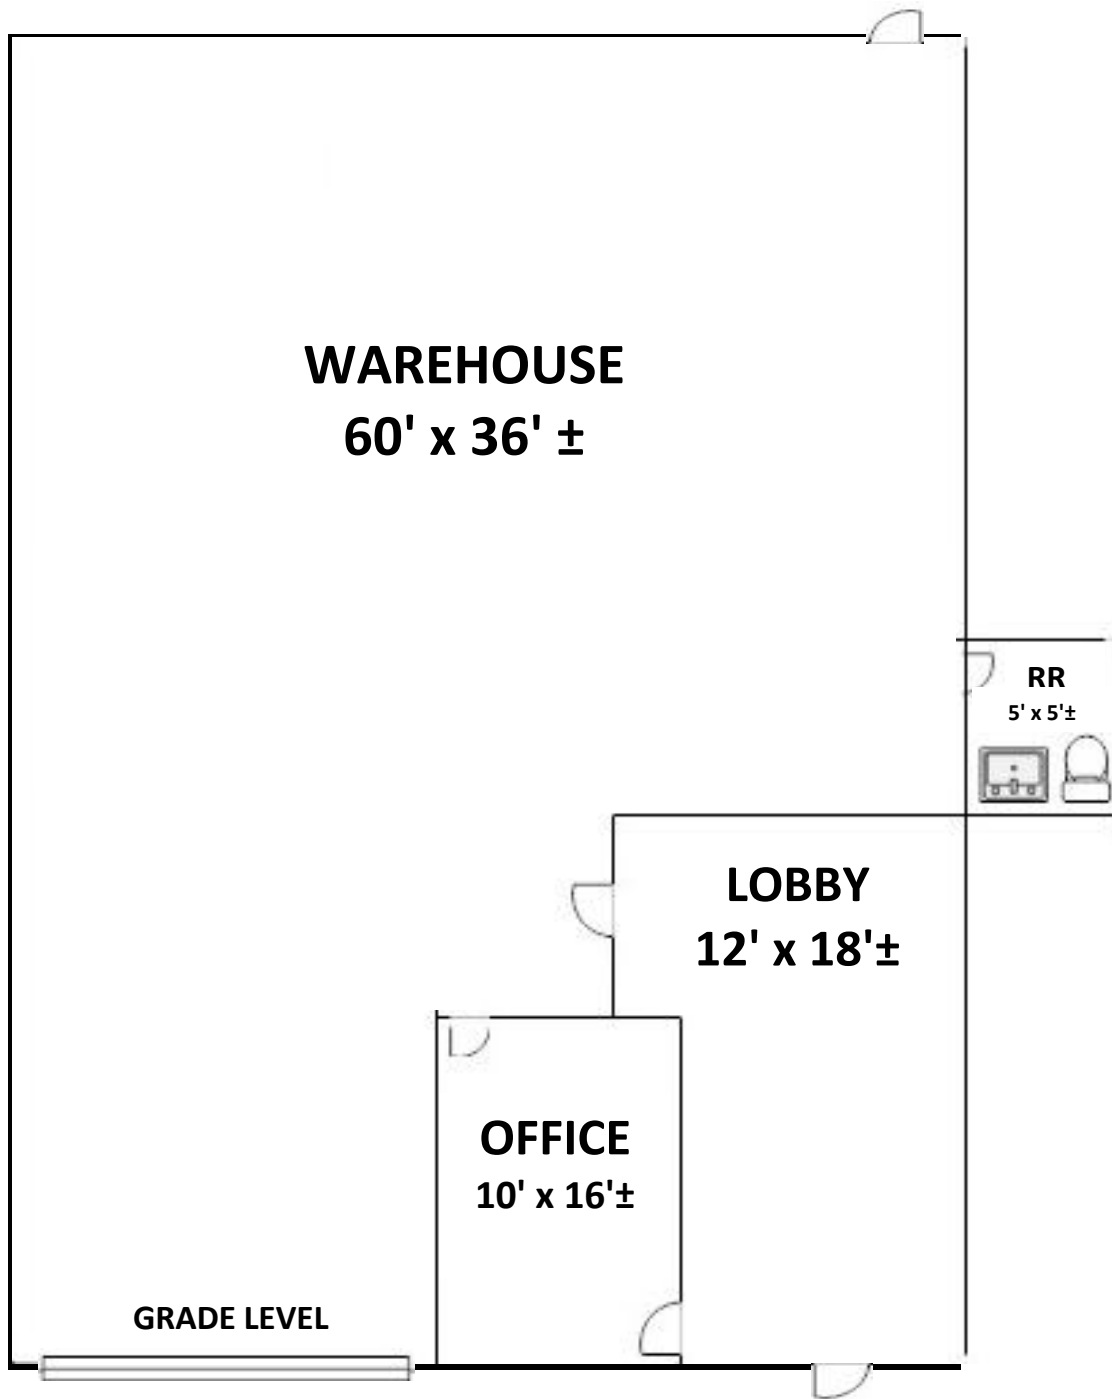

605 S Sherman St, Suite 705L, Richardson, TX 75081  
2,200 SF

605 S Sherman St Suite 605N  
Richardson, TX 75081  
972-992-4240

Agent: \_\_\_\_\_  
\_\_\_\_\_