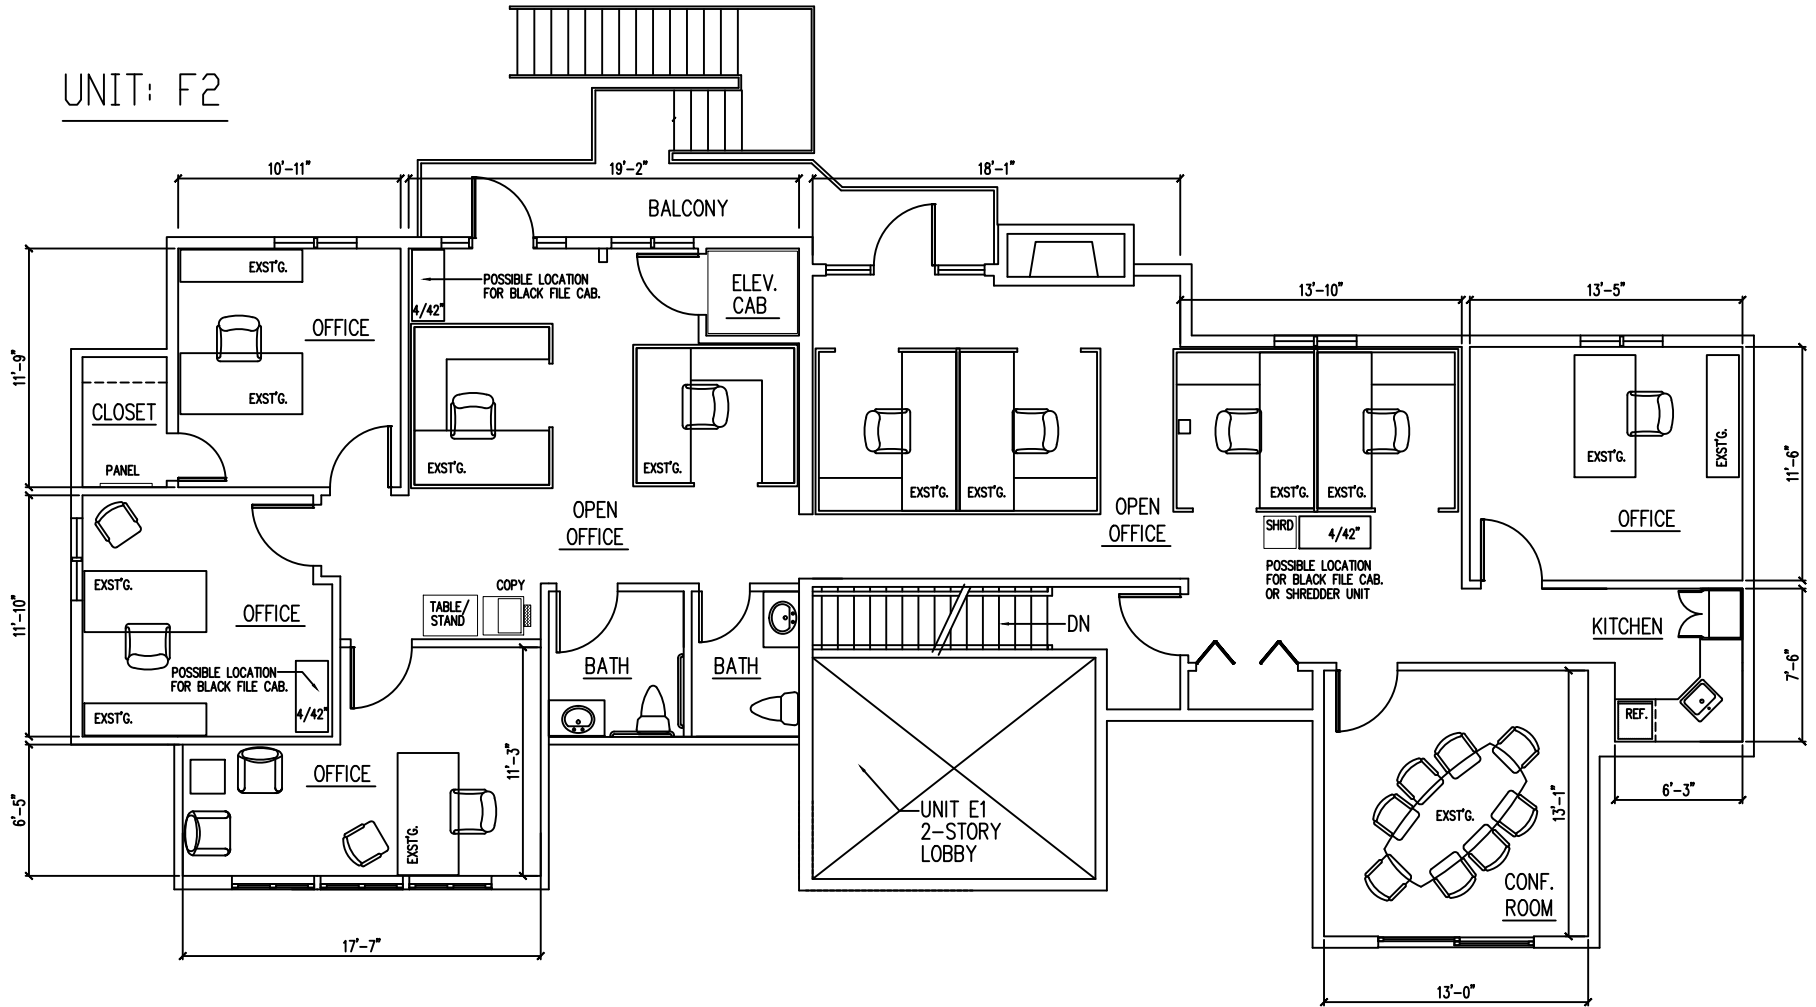

UNIT: F2

SUITE: F2

SECOND FLOOR

475 W. TERRA COTTA AVE.
CRYSTAL LAKE, IL

MRM PROPERTIES, LLC

12.07.25