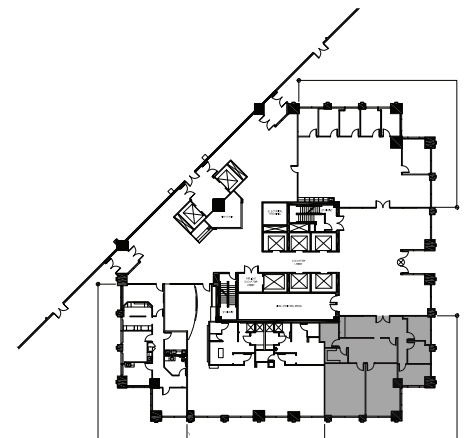

# CLASS A OFFICE

10440 N. Central Expressway • Dallas, Texas 75231

MEADOW PARK TOWER  
10440 NCX

## Suite 122 - 2,425 SF

Jared Laake  
972.776.7045  
jlaake@bradford.com

Richmond Collinsworth  
972.776.7041  
rcollinsworth@bradford.com