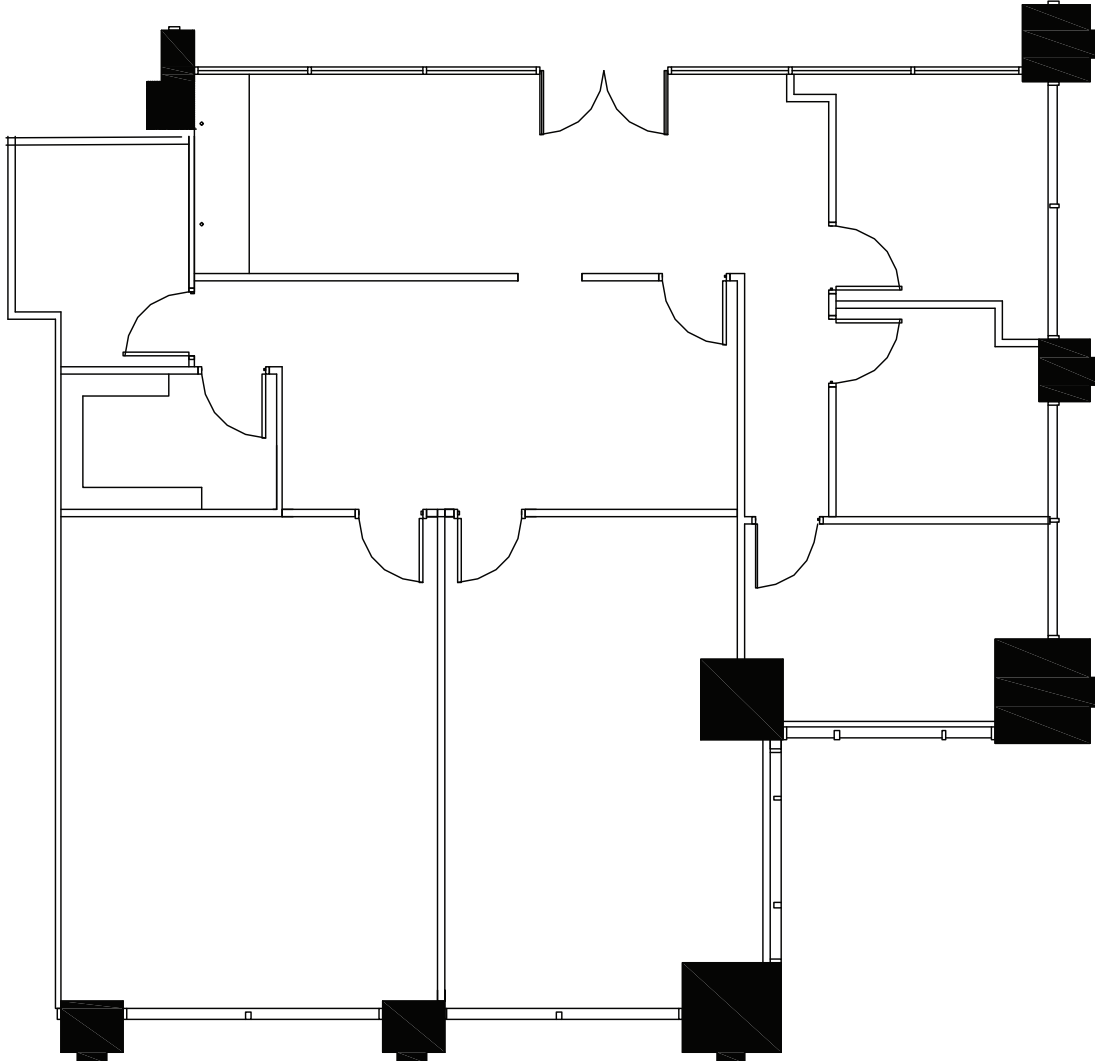

# CLASS A OFFICE

10440 N. Central Expressway • Dallas, Texas 75231

MEADOW PARK TOWER  
10440 NCX

## Suite 122 - 2,425 SF

Jared Laake  
972.776.7045  
jlaake@bradford.com

Richmond Collinsworth  
972.776.7041  
rcollinsworth@bradford.com