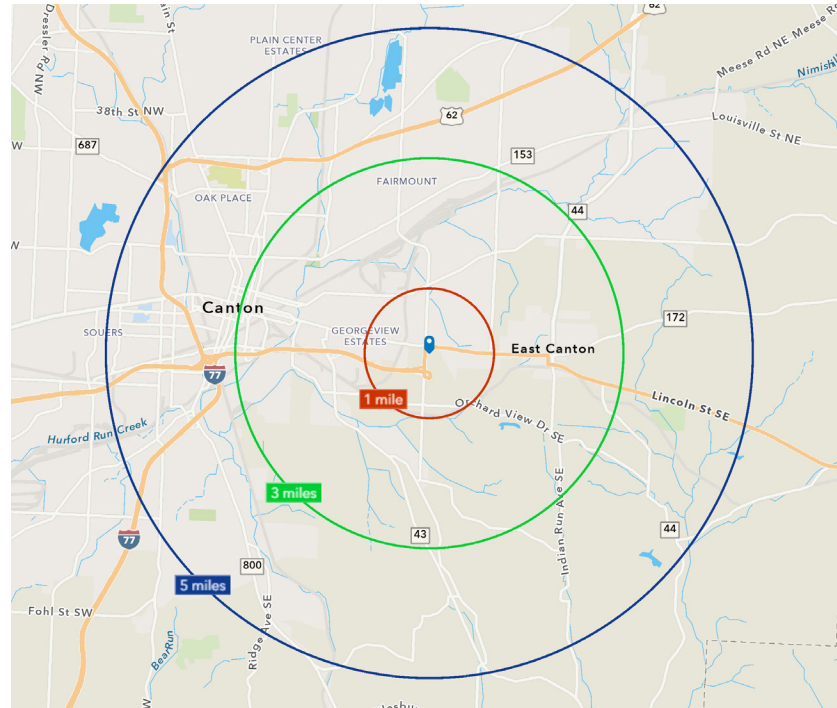

Lincoln Street E East Canton, OH 44730

SALE PRICE	Negotiable
ACRES	Up to 17.86 will divide
FRONTAGE	525' Lincoln St E 855' Trump Ave SE
ZONING	I1
PARCEL	10002342
TRAFFIC COUNT	22,900 AADT Trump Ave

Property Features

- Strategically located at Route 30 exit on Trump Rd at stop/light intersection.
- New Sheetz being built on the opposite corner.
- Divisible-owner will sell all or part 1 - 17.86/Acres.

Dan Spring, SIOR

330 497 6249
dan@naispring.com

Kelly sober, CCIM

330 497 9837
kelly@naispring.com

DEMOGRAPHICS 2025 Summary

	1 MILE	3 MILES	5 MILES
Population	1,369	25,118	93,238
Households	599	10,634	39,322
Families	387	6,050	22,126
Average Household Size	2.29	2.33	2.31
Owner Occupied Housing Units	452	5,436	21,812
Renter Occupied Housing Units	147	5,198	17,510
Median Age	46.7	38.6	39.3
Median Household Income	\$56,359	\$41,425	\$48,770
Average Household Income	\$66,227	\$51,017	\$60,957