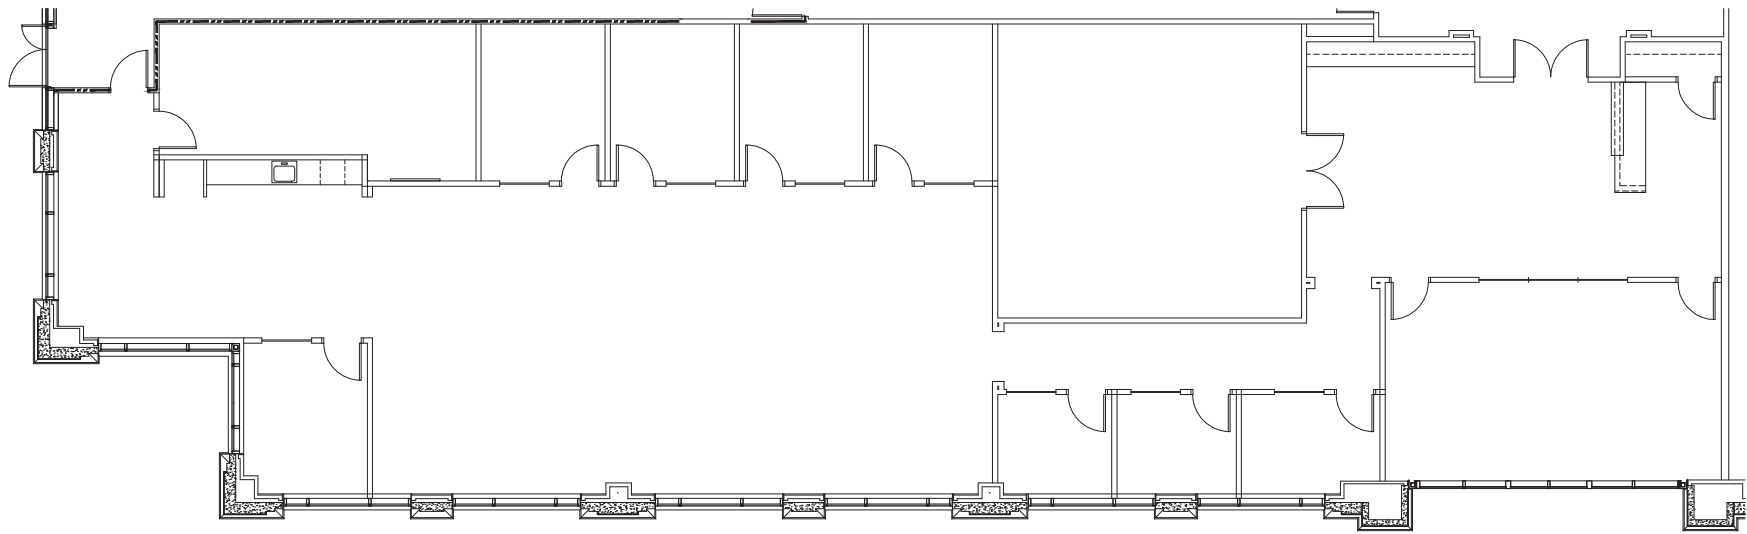

WADE IV SUITE 150

5,811 SF

JANE DOGGETT, CCIM
919.625.8828
JANE.DOGGETT@FOUNDRYCOMMERCIAL.COM

PATRICK BLACKLEY
919.274.9323
PATRICK.BLACKLEY@FOUNDRYCOMMERCIAL.COM

FOUNDRY
COMMERCIAL

 **PGIM REAL ESTATE**

DRP