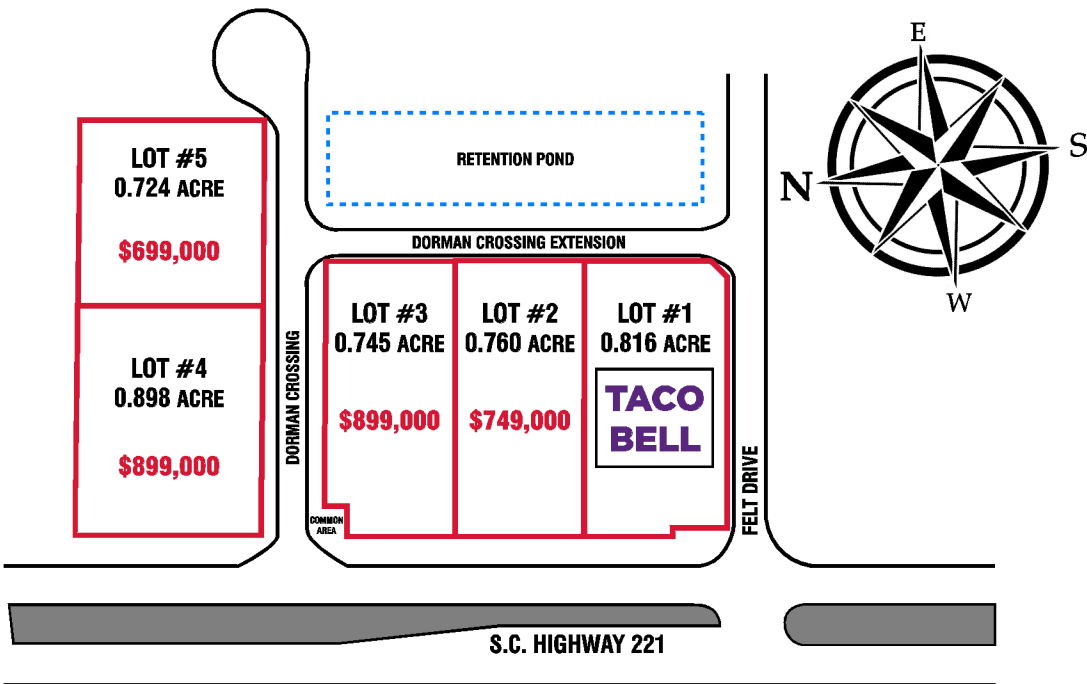

LOTS NOW AVAILABLE DORMAN CROSSING

5973 Highway 221
 Roebuck, S.C. 29376
 at
 Exit 28 off I-26
 to
 Spartanburg & Woodruff
 (And Hwy 290)

Dorman High School
 Nearby
 (approx. 4000 students)

Housing Developments
 Planned Nearby

Taco Bell
 on Lot #1

4 Lots
 Now Available
 with Storm Drainage
 & Utilities Accessible

*All information contained herein is
 deemed reliable but not guaranteed
 and is subject to change.*

7/2026

Call for Details
A.S. BOBO REAL ESTATE