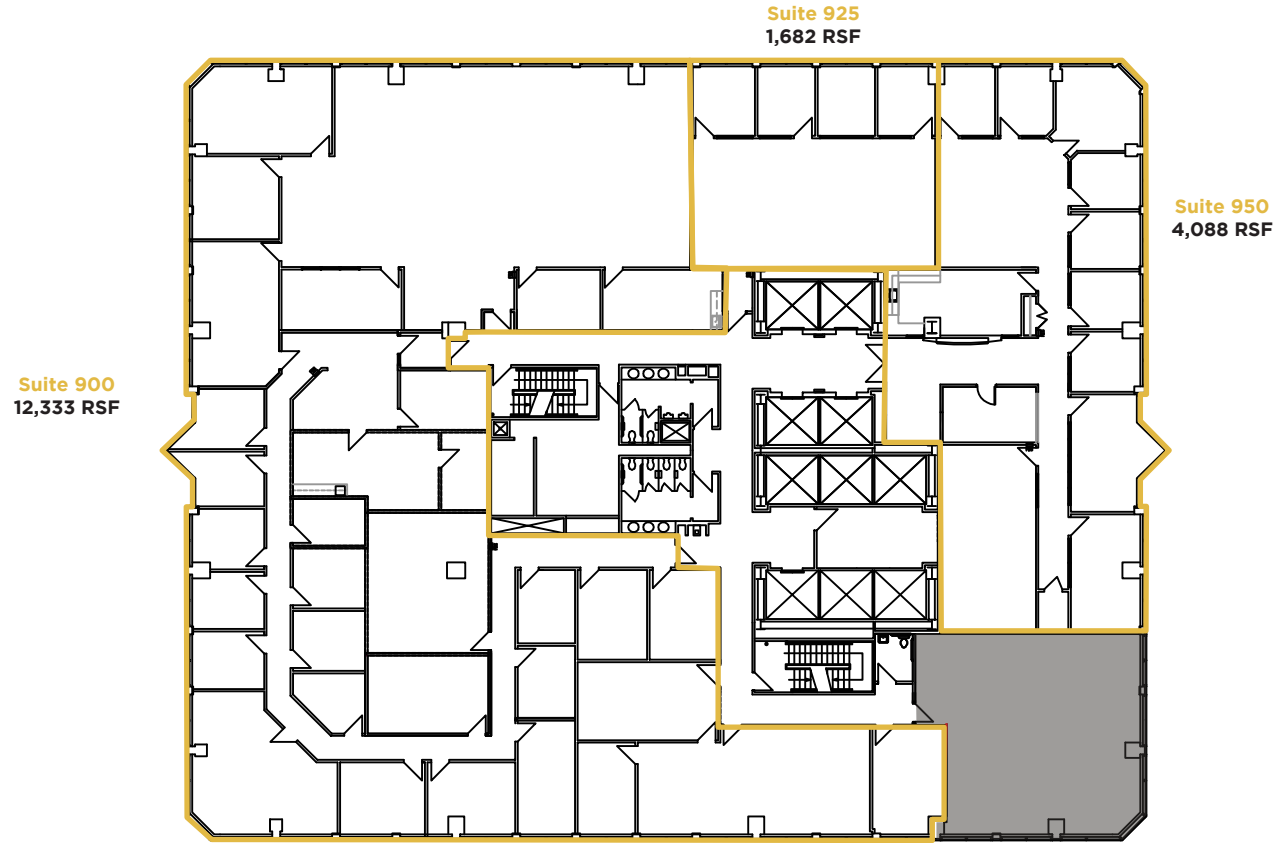

1201 WALNUT
Kansas City, MO 64105

 = VACANT

9th Floor

SCALE: 1/32" = 1'-0"

 THE SKYLINE COLLECTION