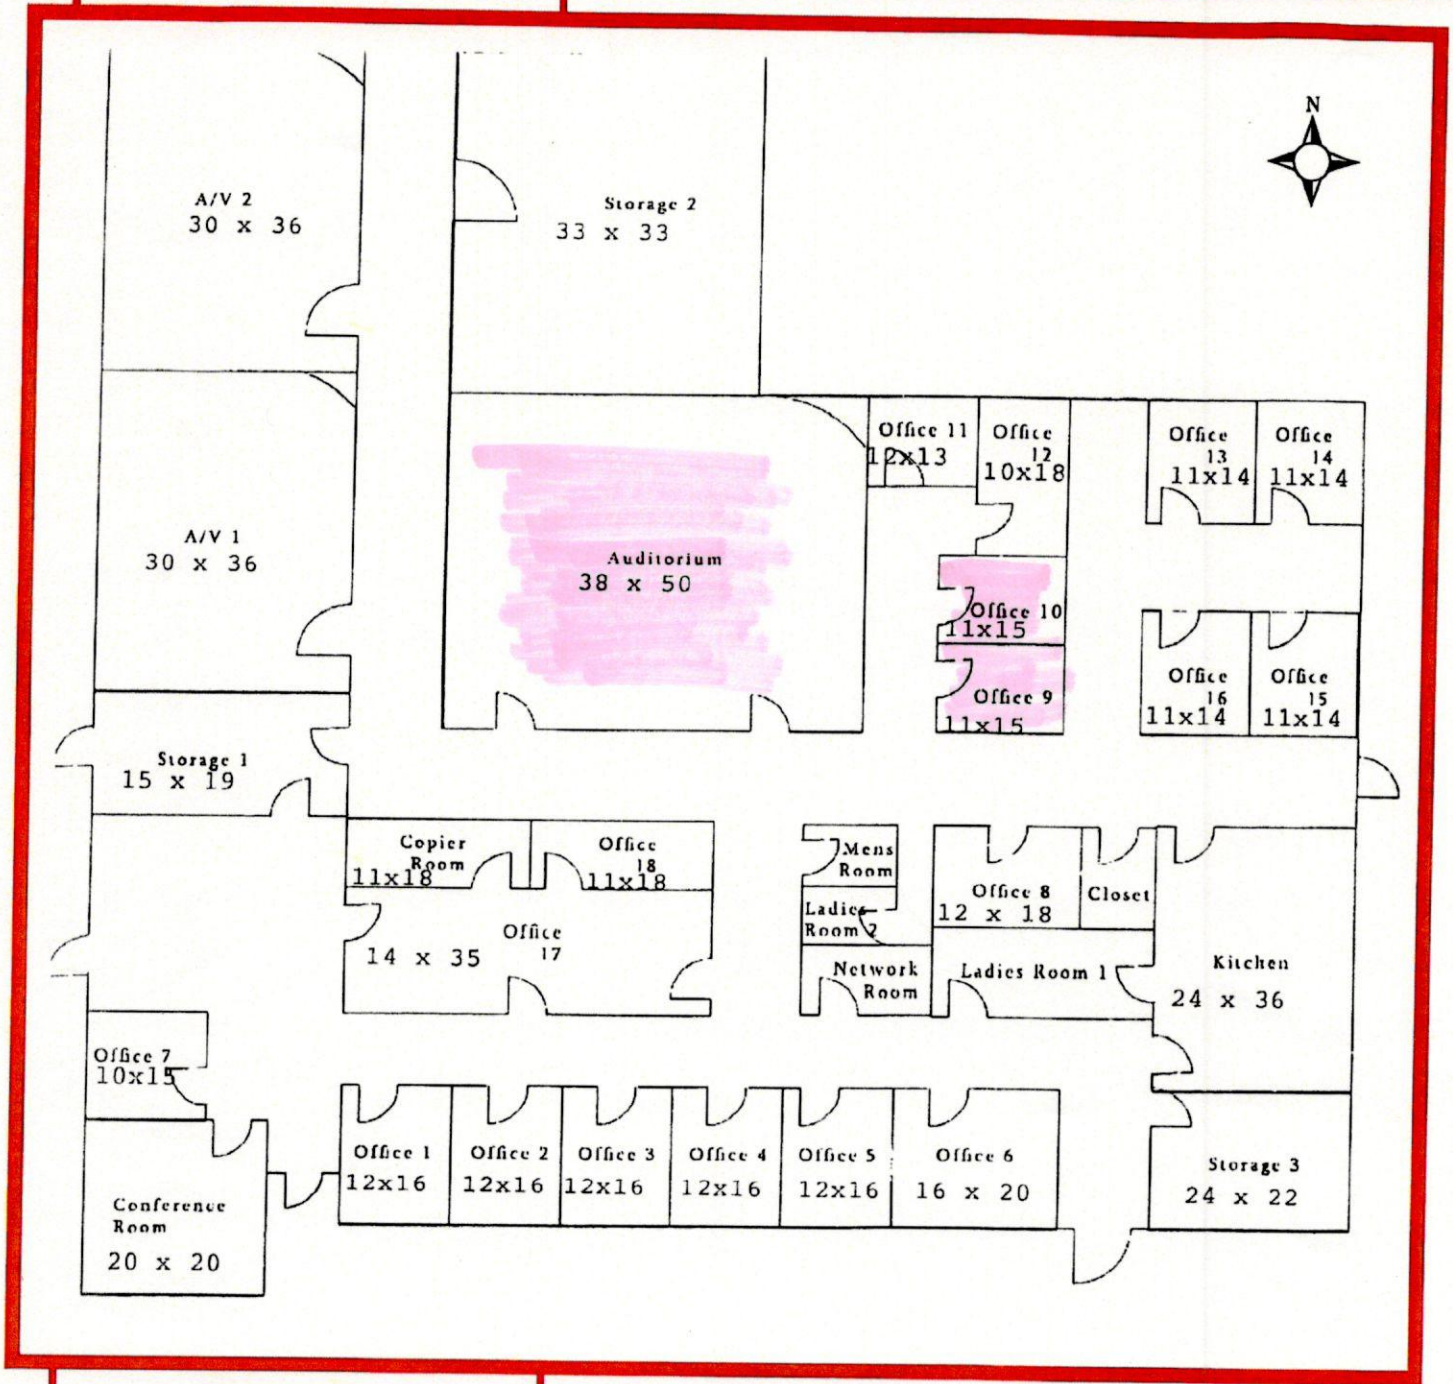

# 2401 Scott Ave. Fort Worth, TX 76110

16,200 SF Multi-User Office Building

Current Floor Plan