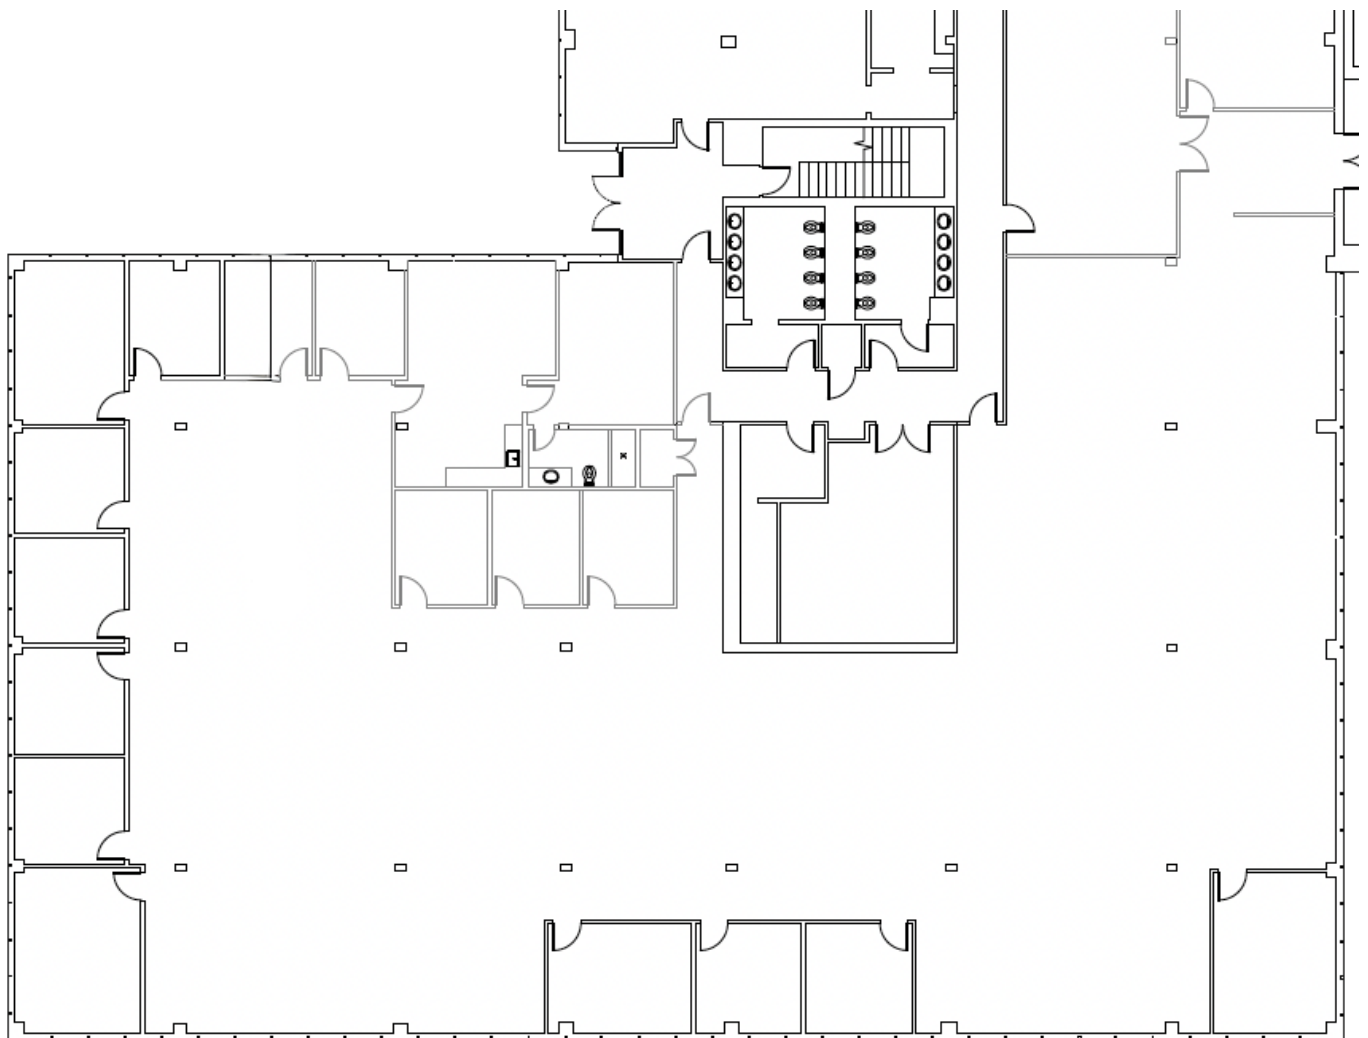

OFFICE FOR LEASE

1615 S CONGRESS AVE
DELRAY BEACH

DELRAY CENTRAL

SUITE 100 | 7,526 RSF

DARCIE LUNSFORD

Senior Vice President

P: 561-353-3653

darcie.lunsford@colliers.com