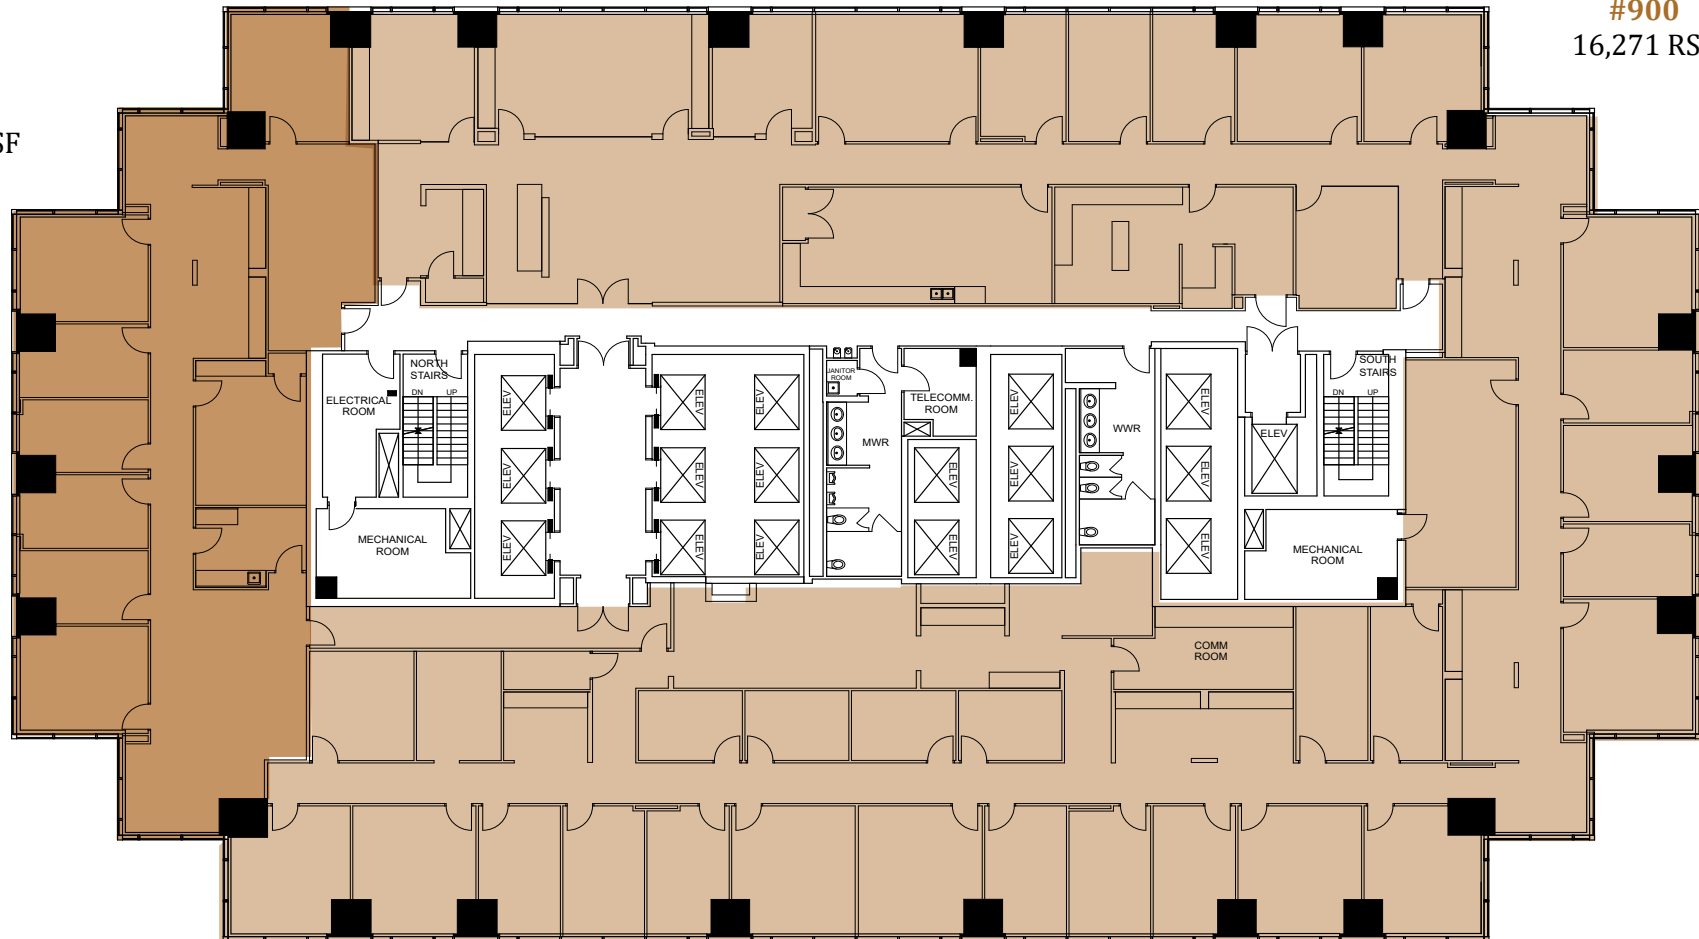

9th Floor

20,395 RSF

BANK OF AMERICA
PLAZA

#900
16,271 RSF

#950
4,124 RSF

Philip J. Weber, CCIM, CPM

First Vice President

+1 813 380 8035