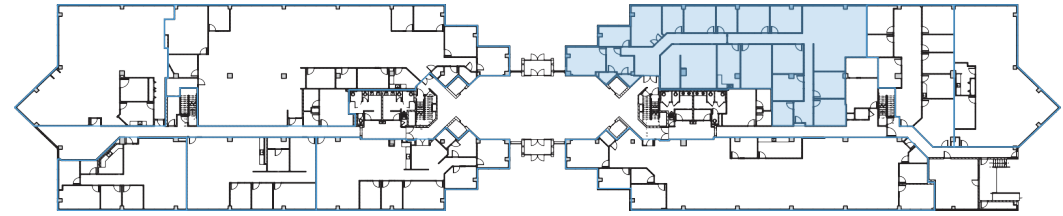

1 BURTON HILLS BLVD.  
NASHVILLE, TN 37215

6,538 RSF

 FLOOR 01 - Suite 100E

FOR MORE INFORMATION PLEASE CONTACT:

EAKIN PARTNERS LLC  
1201 Demonbreun Street | Suite 1400  
Nashville TN 37203  
615 . 250 . 1800