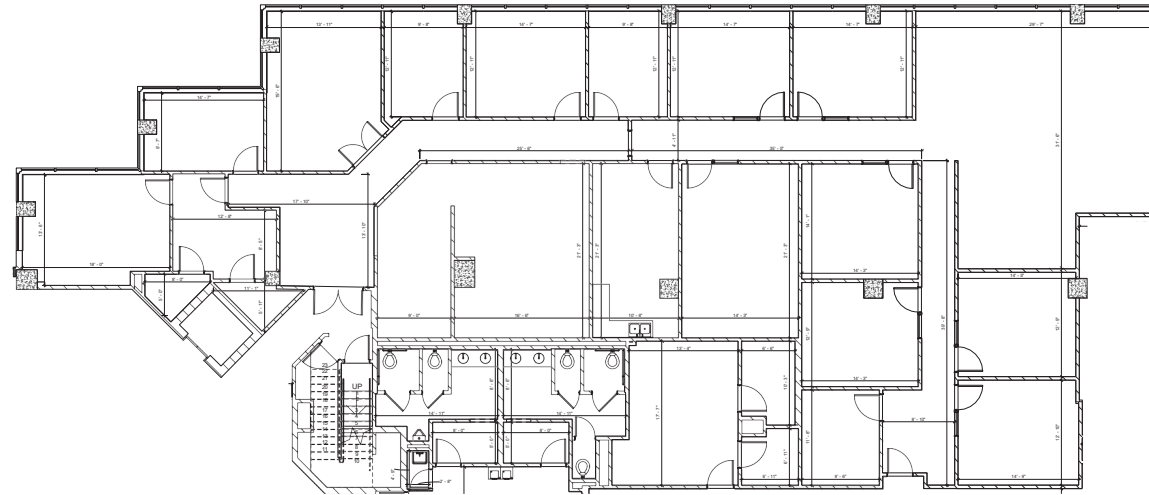

1 BURTON HILLS BLVD.  
NASHVILLE, TN 37215

6,538 RSF

 FLOOR 01 - Suite 100E

FOR MORE INFORMATION PLEASE CONTACT:

EAKIN PARTNERS LLC  
1201 Demonbreun Street | Suite 1400  
Nashville TN 37203  
615 . 250 . 1800