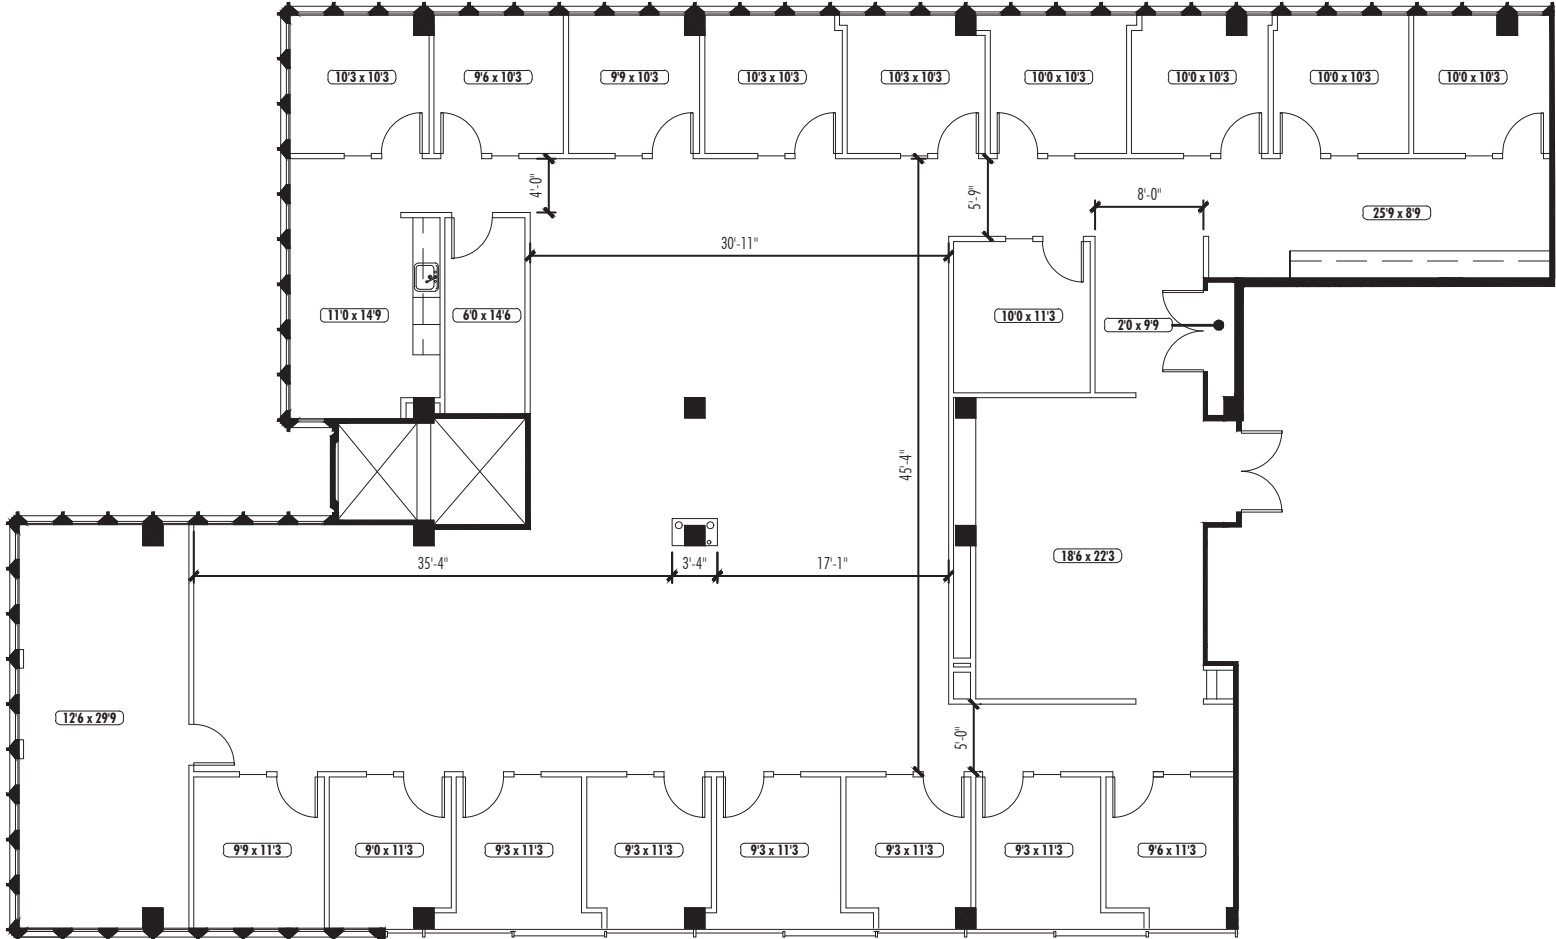

# TOWER 235, SUITE 300

6,572 RSF

KEY PLAN

PEACHTREE  
CENTER