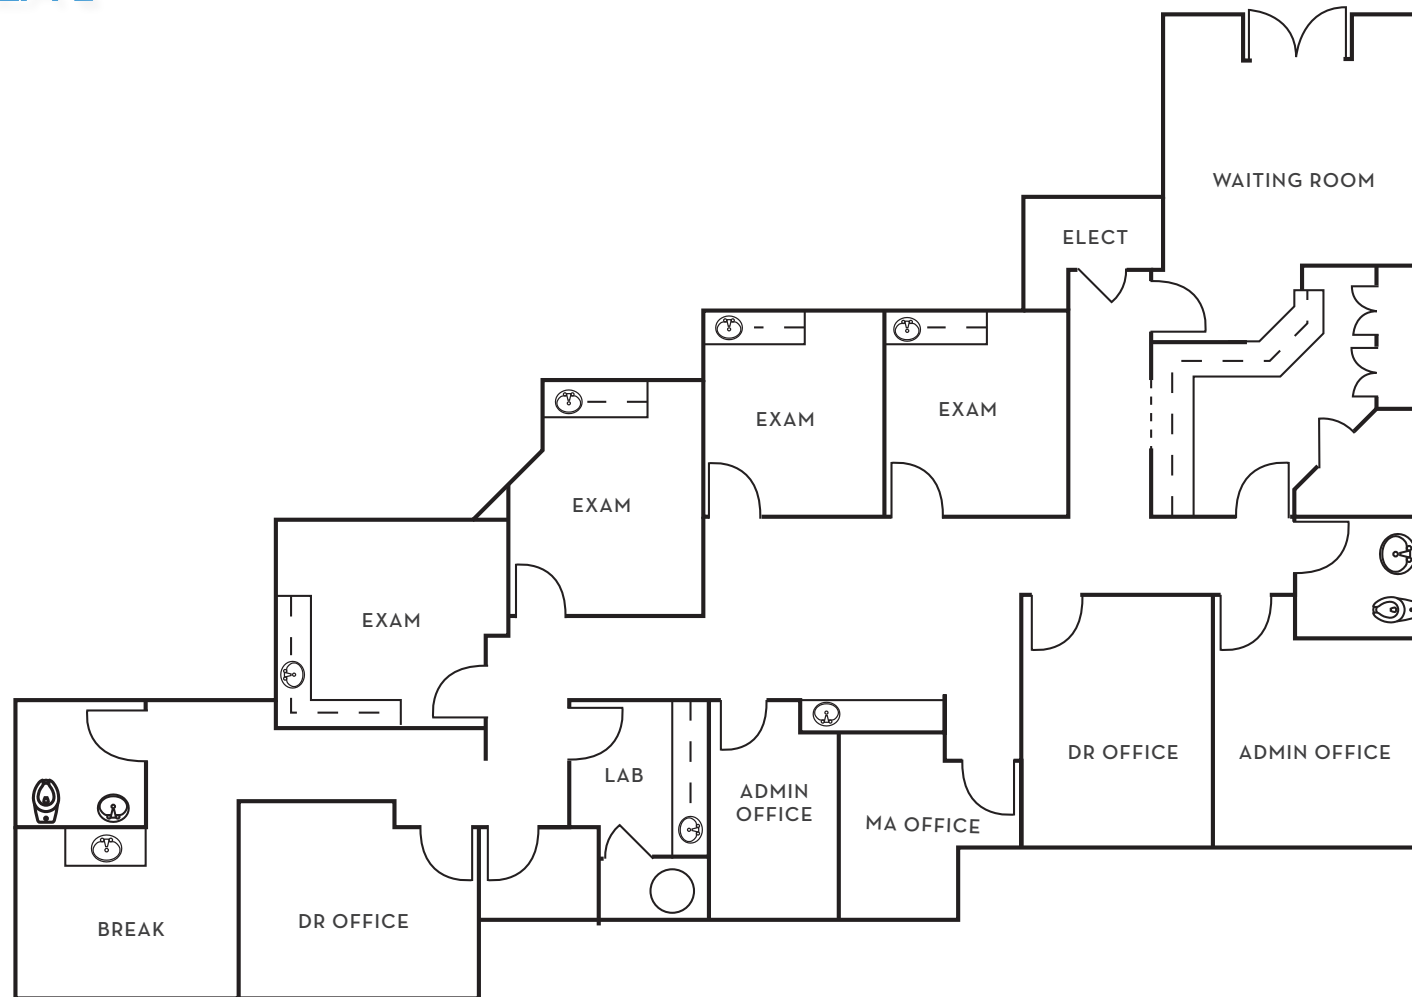

# SHEA MEDICAL PLAZA

7425 E SHEA BLVD, SCOTTSDALE, AZ 85260

FOR LEASE

SUITE 102 - 3,571 SF

AS BUILT

**RACHAEL THOMPSON**  
602.513.5122  
rachael.thompson@kidder.com

**PERRY GABUZZI**  
602.513.5116  
perry.gabuzzi@kidder.com