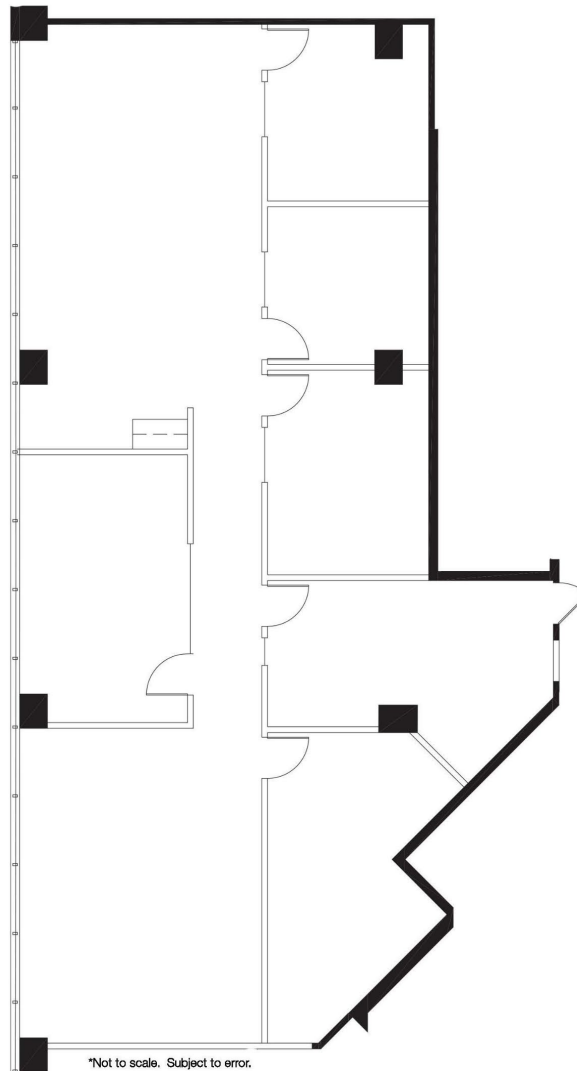

FOR LEASE

COMMERCIAL TOWER AT EXECUTIVE AIRPORT

2101 W Commercial Blvd, Fort Lauderdale, FL 33309

Suite 4200A - 2,695 SF

PLEASE CONTACT:

Beau Ladwig

M +1 954 552 3883

beau.ladwig@cbre.com