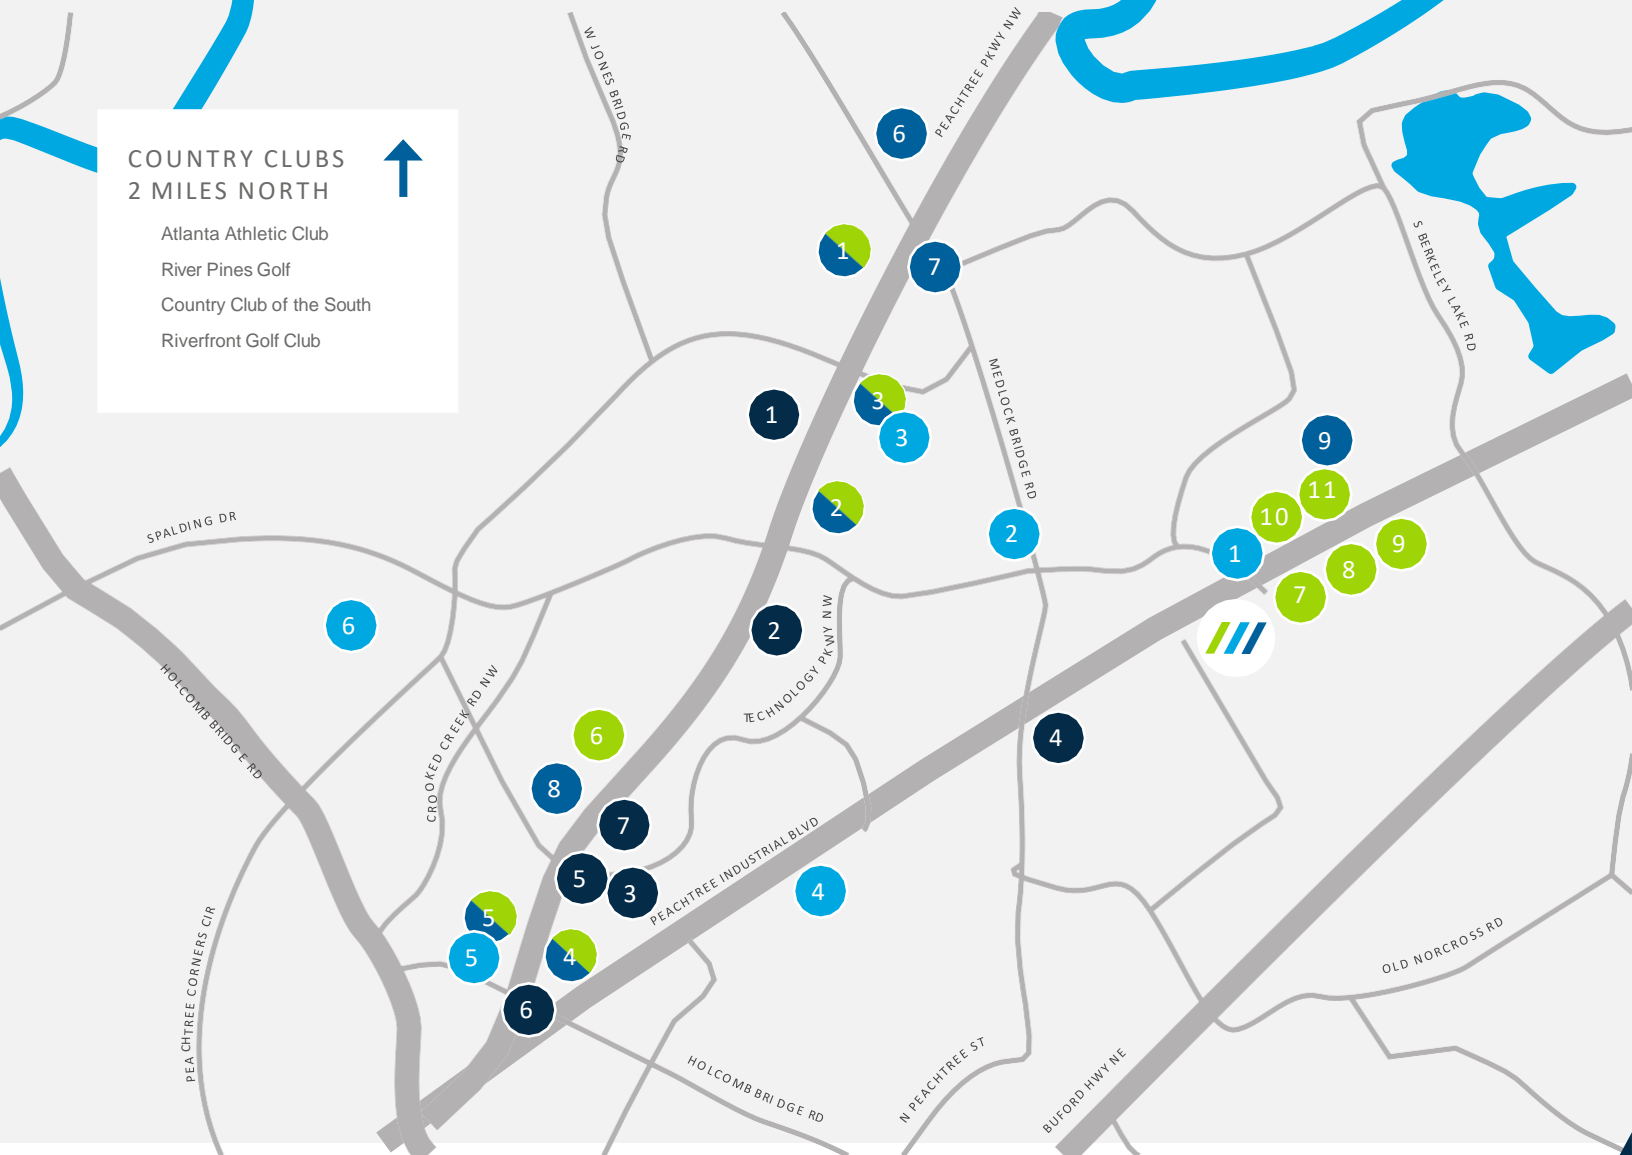

NORTHWOODS COMMONS

site plan

4940
PEACHTREE INDUSTRIAL

4960
PEACHTREE INDUSTRIAL

5000
PEACHTREE INDUSTRIAL

PEACHTREE INDUSTRIAL

**COUNTRY CLUBS
2 MILES NORTH**

- Atlanta Athletic Club
- River Pines Golf
- Country Club of the South
- Riverfront Golf Club

SHOP

- ① The Forum: Belk, Homegoods, Trader Joe's, Ulta Beauty, William Sonoma, Pottery Barn, DSW, Soma
- ② Peachtree Parkway Plaza: Goodwill
- ③ Village at Peachtree Corners: Peachtree Pharmacy, Massage Envy
- ④ Peachtree Square North: Target, Publix, Office Depot, T.J.Maxx, DICK's Sporting Goods
- ⑤ Peachtree Corners Marketplace: ALDI
- ⑥ Jones Bridge Square: Ingles, CVS
- ⑦ Sprouts Farmers Market
- ⑧ Walgreens
- ⑨ FedEx Office Print & Ship

EAT

- ① The Forum: Aomi Japanese Hibach, Atlanta Bread Company, CPK, Chipotle, Gigi's Cupcakes, Juice Bar, Jason's Deli, La Parilla, Mambo Italiano, Moe's, Newk's, Ted's Montana Grill, Thai Spice, Which Which, Redland's Grill
- ② Peachtree Parkway Plaza: Wendy's, Arby's, Taco Bell, Pizza Hut
- ③ Village at Peachtree Corners: Flying Biscuit Cafe, Marco's Pizza
- ④ Peachtree Square North: Starbucks, Panda Express, Cici's Pizza
- ⑤ Peachtree Corners Marketplace: Buffalo Wild Wings, IHOP, Panera Bread, BurgerFi, Chick-fil-A
- ⑥ Starbucks
- ⑦ Dairy Queen Grill
- ⑧ Jimmy John's
- ⑨ Zaxby's
- ⑩ Dunkin'
- ⑪ Starbucks

STAY

- ① Residence Inn by Marriott
- ② Hyatt Place
- ③ Hampton Inn by Hilton
- ④ Comfort Inn & Suites
- ⑤ Homestead Suites
- ⑥ Courtyard by Marriott
- ⑦ Atlanta Marriott

RECHARGE

- ① Snap Fitness
- ② Anytime Fitness
- ③ Orangetheory
- ④ Tapout Fitness
- ⑤ LA Fitness
- ⑥ Lifetime Fitness