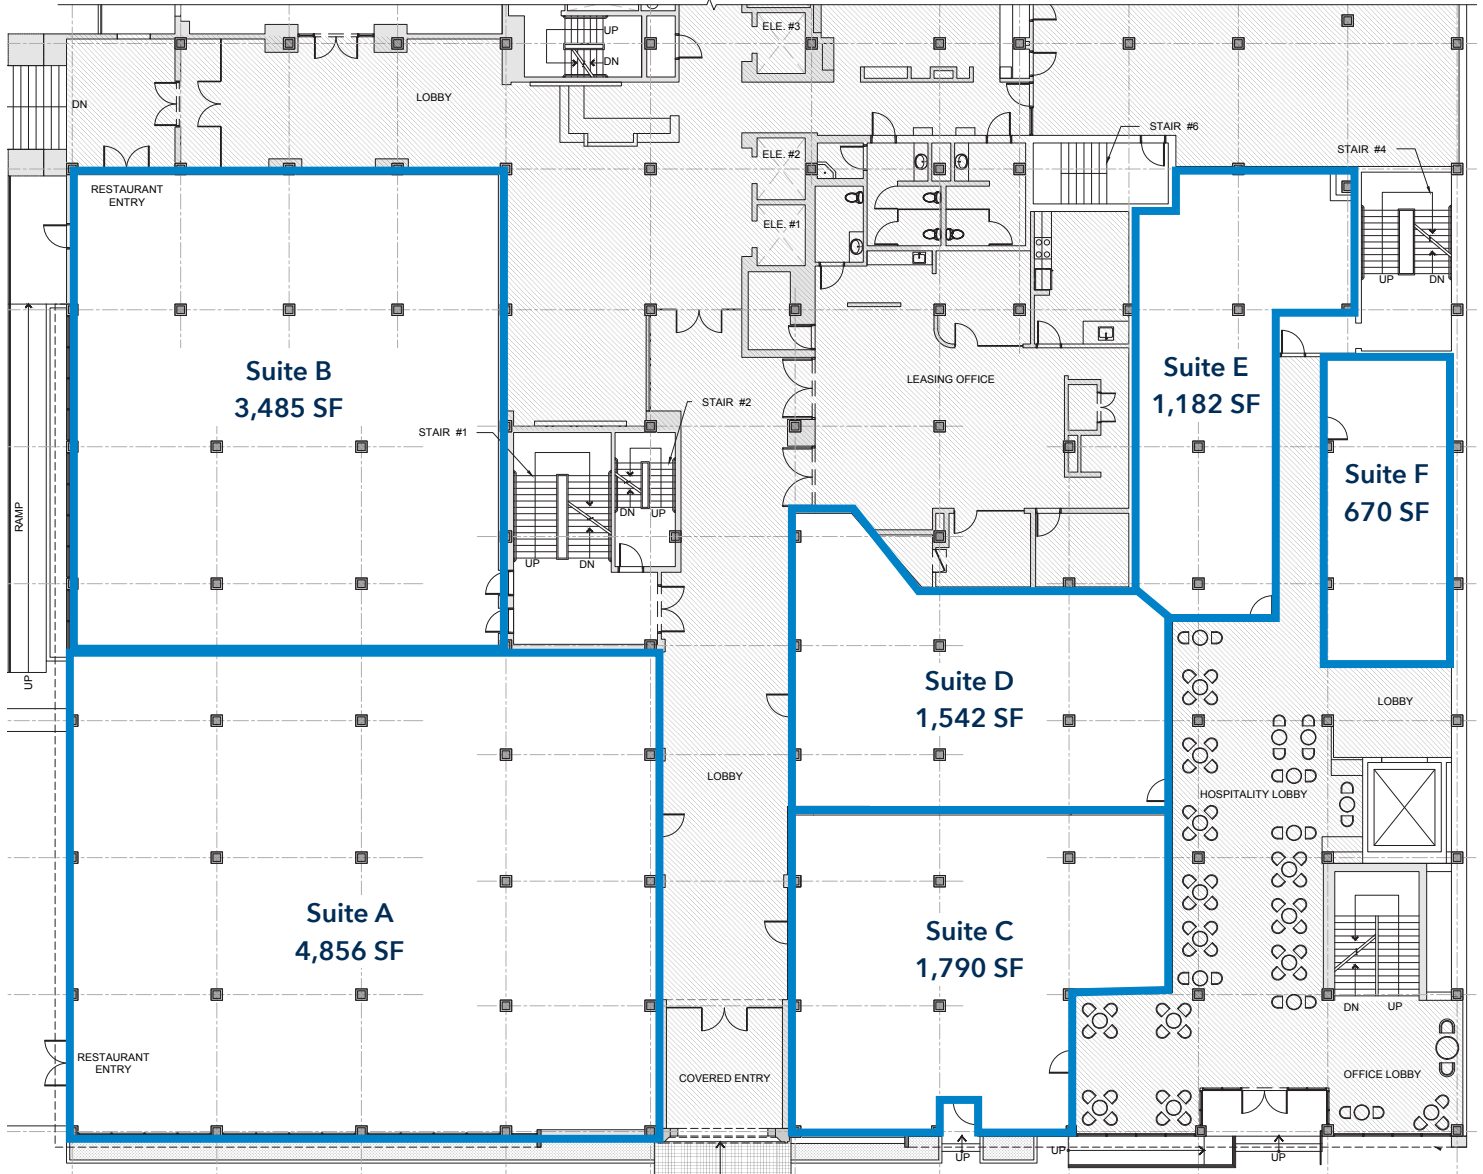

# 710 PEACHTREE ST

**RETAIL SPACE**  
**670 - 8,341 SF**

Tom Parker  
404.281.5204  
tparker@skcr.com

Scott Martin  
770.377.9922  
smartin@skcr.com

Jared Touchstone  
404.821.4665  
jtouchstone@skcr.com