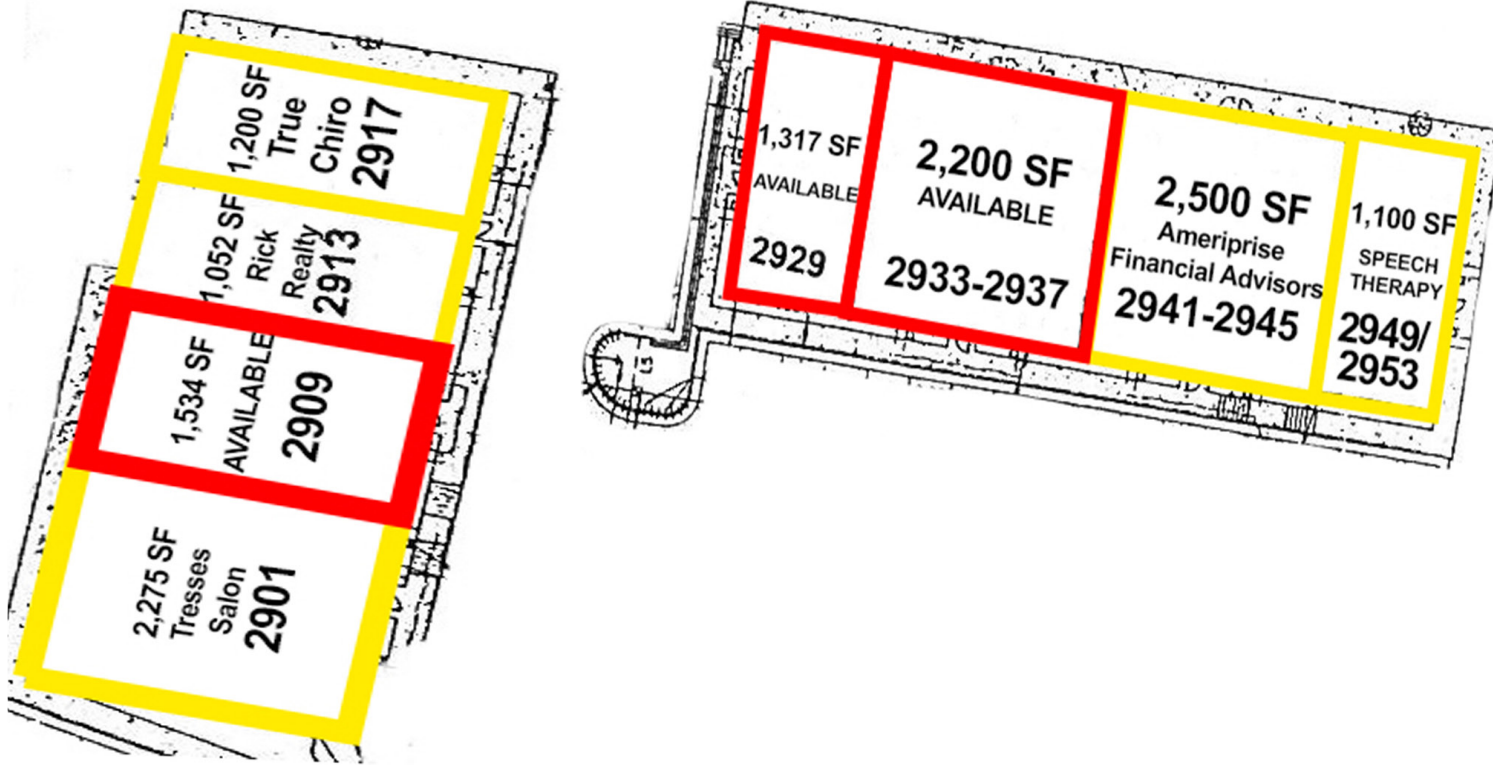

## FEATURES

- **Office Condos For Lease.**
- **Available Spaces: 1,317 SF, 1,534 SF & 2,200 SF.**
- **Spaces 2929 & 2933-2937 can be combined to 3,517 SF.**
- Located in Brandermill, at the intersection of Genito and Fox Chase Lane.
- Direct frontage on Genito Road.
- Less than a mile from Rte 288 & Powhite Parkway intersection.
- Perfect location for Office or Medical tenant.

<b>SPACE TYPE</b>	Office Condos for Lease		
<b>AVAILABLE SPACE</b>	1,317 - 3,517 SF		
<b>ASKING PRICE</b>	\$21.00 PSF NNN \$4.00 PSF		
<b>DEMOGRAPHICS</b>	<b>1 Mile</b>	<b>3 Mile</b>	<b>5 Mile</b>
<b>2025 Population</b>	5,953	52,500	106,766
<b>Avg HH Income</b>	\$104,601	\$103,638	\$100,833
<b>Daytime Employment</b>	2,308	15,234	43,658
<b>Traffic Count</b>	12,500 VPD on Genito Road 20,500 VPD on Charter Colony		

## SITE PLAN / PHOTO