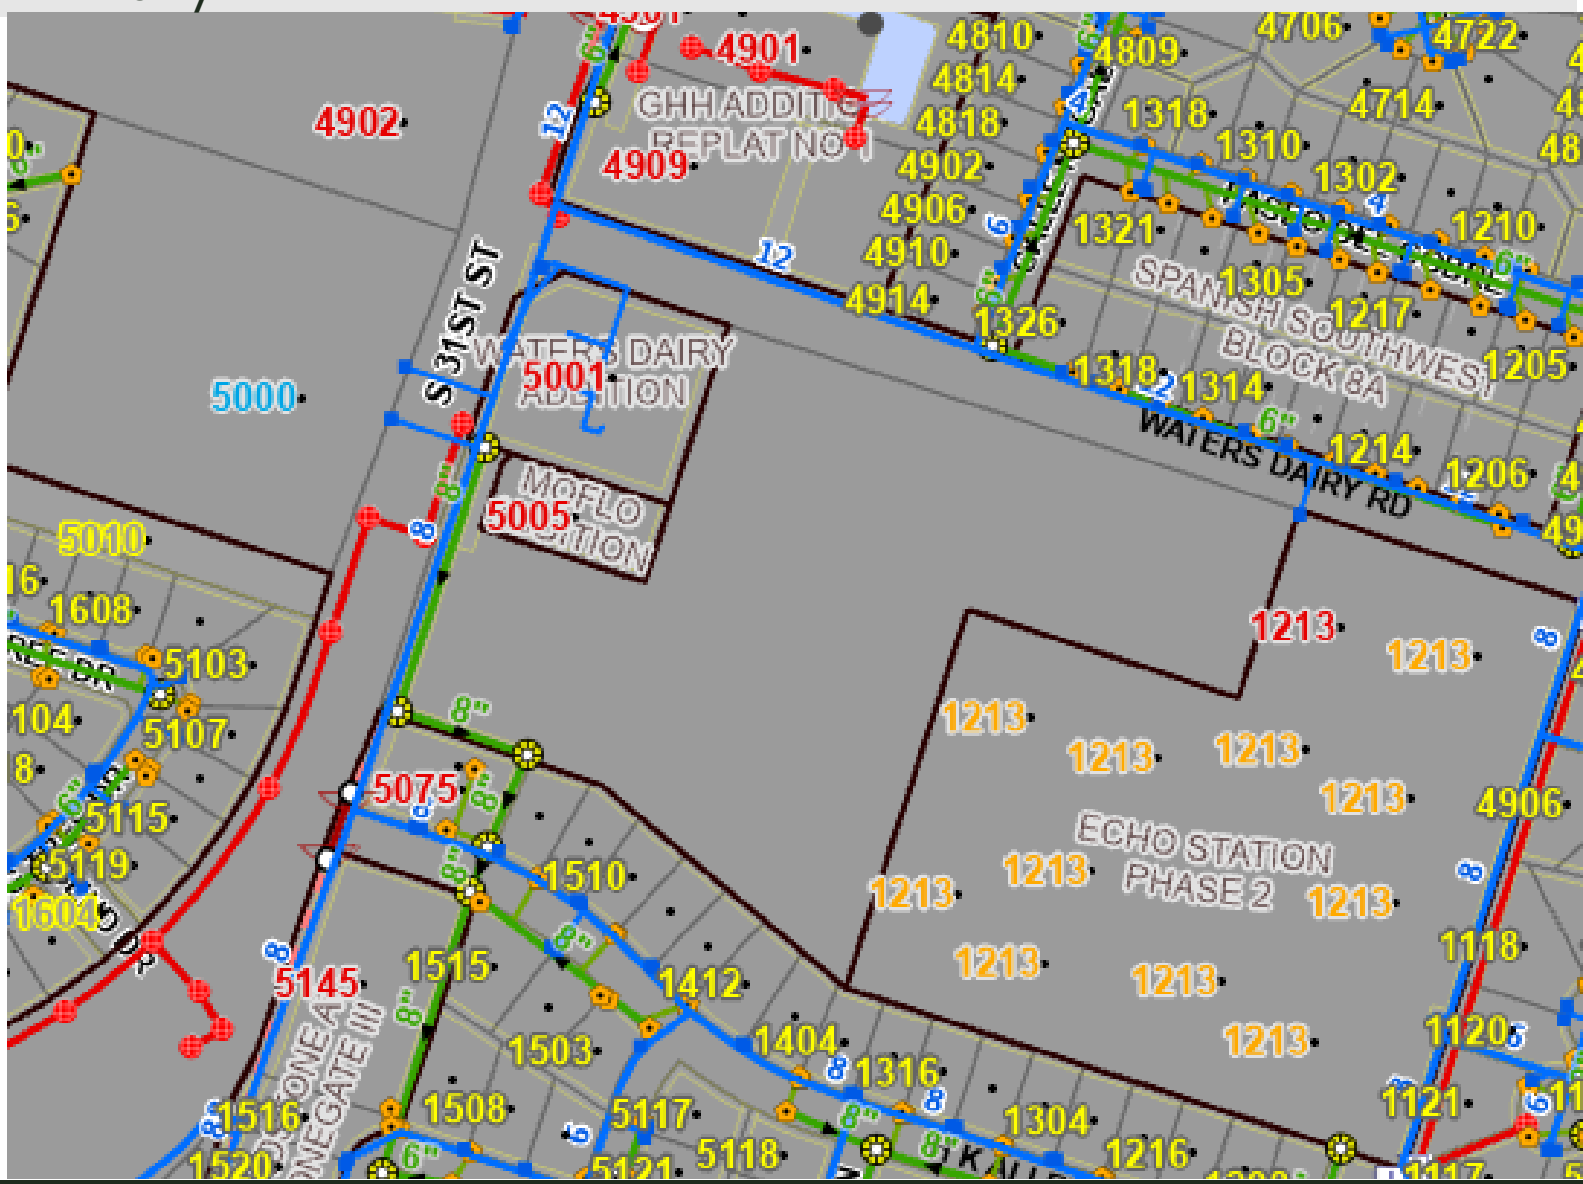

**5015 S. 31<sup>st</sup> St**  
**Temple, TX**  
**+/- 9.702 AC**

**Retail/Professional/Multi-Family**

**Self Storage**

- +/- 9.702 AC
- Zoning: GR/PD

# 5015 S. 31<sup>st</sup> St Temple, TX +/- 9.702 AC

- 8" Water Line along 31<sup>st</sup> St
- 8" Sewer Line along 31<sup>st</sup> St
- 12" Water Line along Waters Dairy

## Utility Map

5015 S. 31<sup>st</sup> St  
Temple, TX  
+/- 9.702 AC

## Zoning Map