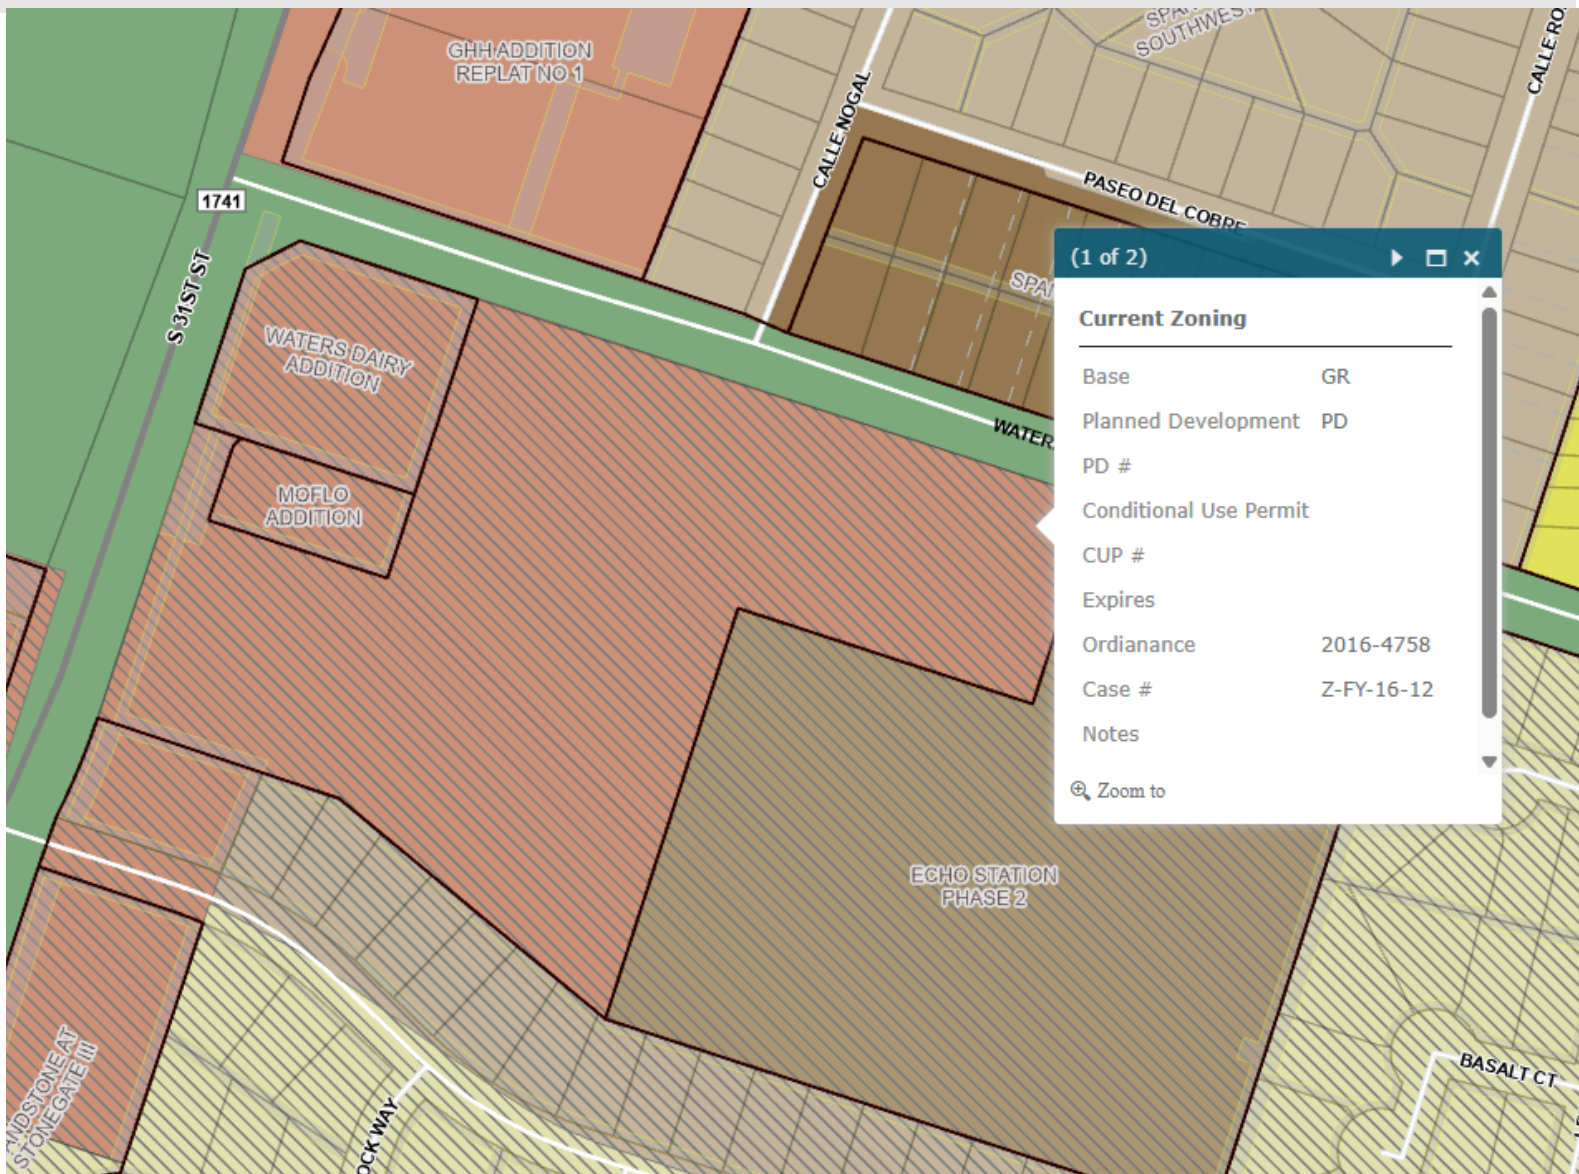

**5015 S. 31<sup>st</sup> St**  
**Temple, TX**  
**+/- 9.702 AC**

**Retail/Professional/Multi-Family**

**Self Storage**

- +/- 9.702 AC
- Zoning: GR/PD

# 5015 S. 31<sup>st</sup> St Temple, TX +/- 9.702 AC

- 8" Water Line along 31<sup>st</sup> St
- 8" Sewer Line along 31<sup>st</sup> St
- 12" Water Line along Waters Dairy

## Utility Map

5015 S. 31<sup>st</sup> St  
Temple, TX  
+/- 9.702 AC

## Zoning Map