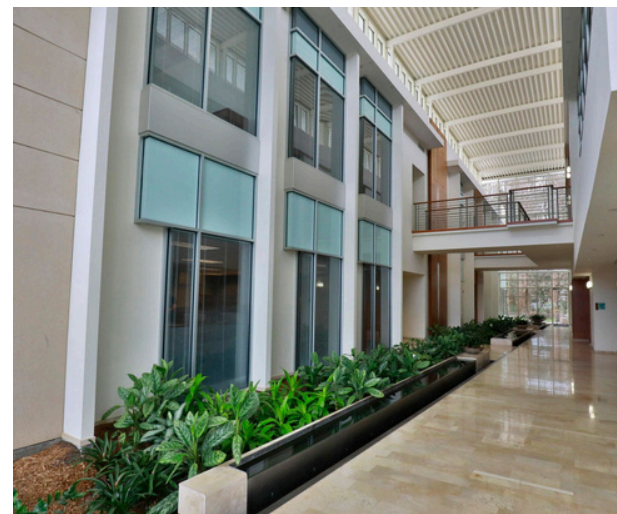

NORTHDALE EXECUTIVE

CENTER I & II

Vaughan Commercial Advisors, LLC
6302 Benjamin Road, Suite 406
Tampa, FL 33634

Bruce Vaughan, SIOR CCIM
Bruce@VaughanCRE.com
(813) 810 5135

Emily Owens-Hammond, CCIM
Emily@VaughanCRE.com
(407) 448 8207