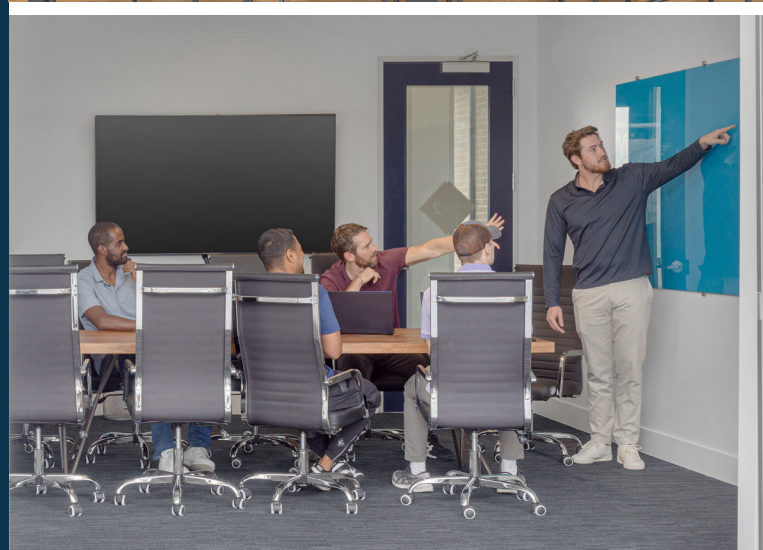

UPPER KIRBY

3120 SOUTHWEST FREEWAY
HOUSTON, TX

EXPANSIVE[®]

workspace

TEAM SUITE 500A

\$5699/MONTH

AVERAGE \$210/PERSON
ACCOMODATES HEADCOUNT OF UP TO 27

1898 SQUARE FEET OF PRIVATE SPACE PLUS 3000+SF OF SHARED WORKSPACE, COWORKING LOUNGE, KITCHEN, PHONE BOOTHS & MORE

UTILITIES

MOTHERS' ROOM

COMMUNITY APP

BIKE ROOM

NETWORK ACCESS

EXPLORE OUR AVAILABLE TEAM SUITE OPTIONS TODAY!

CONTACT BRENNAN WALKER

832.956.0571 | brennan.walker@expansive.com