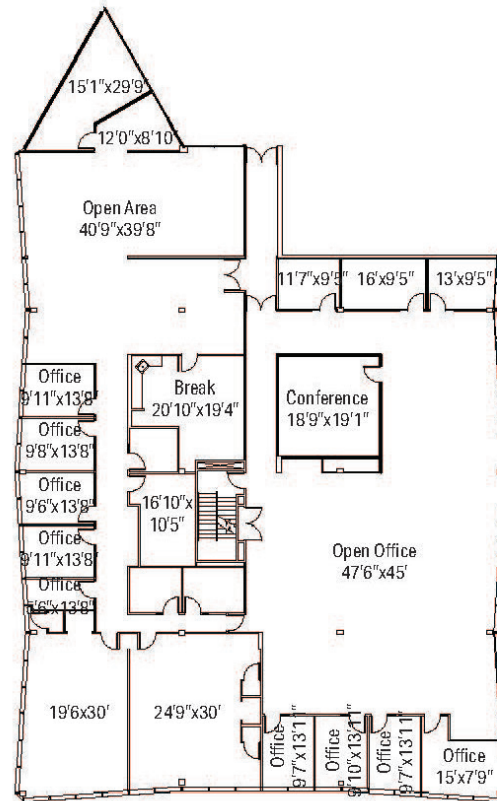

# Building IV

2201 Waukegan Road

BANNOCKBURN  
LAKES

Suite 200 | 12,285 RSF

**Chris Cummins**  
Managing Director  
chris.cummins@jll.com  
312 399 6903

**Julie Koelzer**  
Vice President  
julie.koelzer@jll.com  
847 612 5613