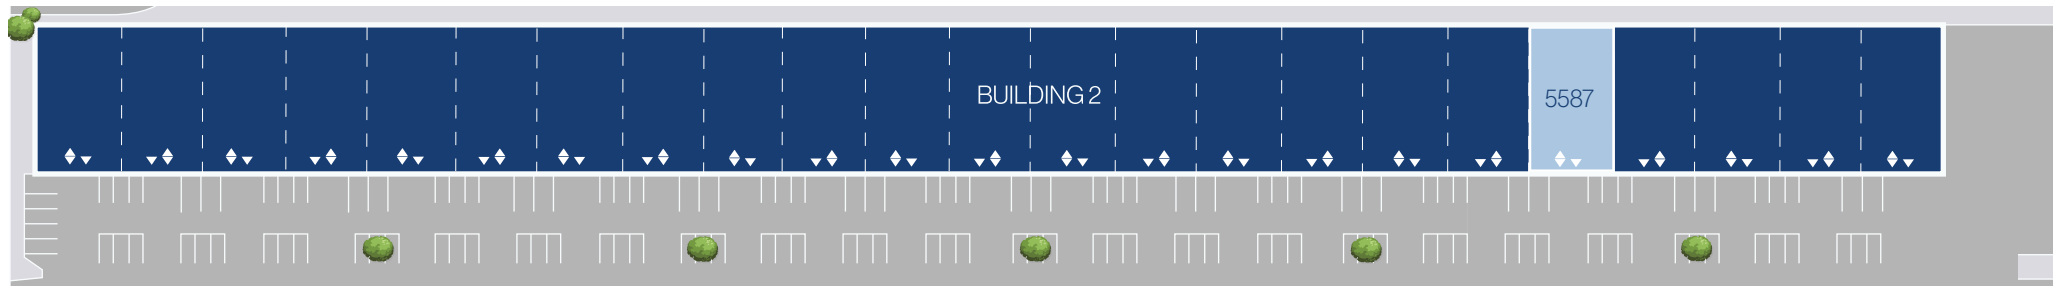

### Featured Specs

Total SF	Warehouse SF	Office SF
±4,500 SF	±4,232 SF	±268 SF
Dock High Doors	Drive-In Doors	Clear Height
1 Overhead (10' x 13'-8")	1 Ramp (10' x 13'-8")	18' ft